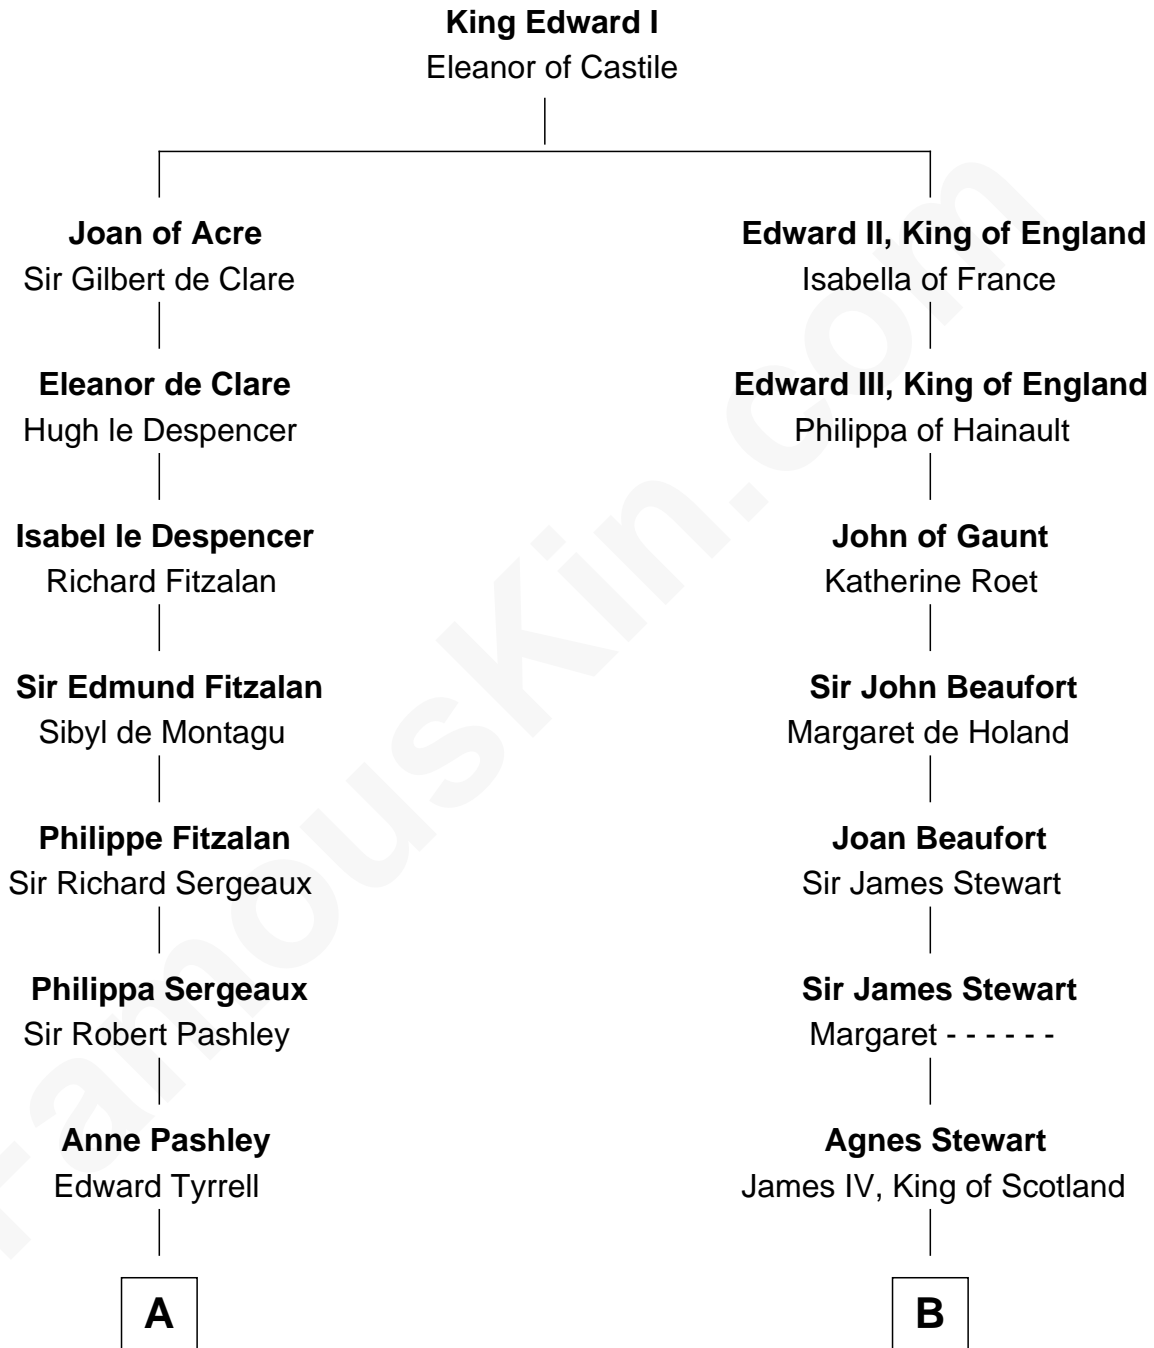

**FamousKin.com**  
**Relationship Chart of**  
**Ellen Louise (Axson) Wilson**  
*First Lady of President Woodrow Wilson*

**21st cousin of**  
**Howard Dean**  
*79th Governor of Vermont*

**C**

**Deliverance Coward**

James FitzRandolph

**Isaac FitzRandolph**

Eleanor Hunter

**Rebecca Longstreet FitzRandolph**

Rev. Isaac Stockton Keith Axson

**Rev. Samuel Edward Axson**

Margaret Jane Hoyt

**Ellen Louise (Axson) Wilson**

*First Lady of Woodrow Wilson*

**D**

**James William Maitland**

Agnes Jane O'Reilly

**Thomas A. Maitland**

Helen Abby Van Voorhis

**James William Maitland**

Sylvia Wigglesworth