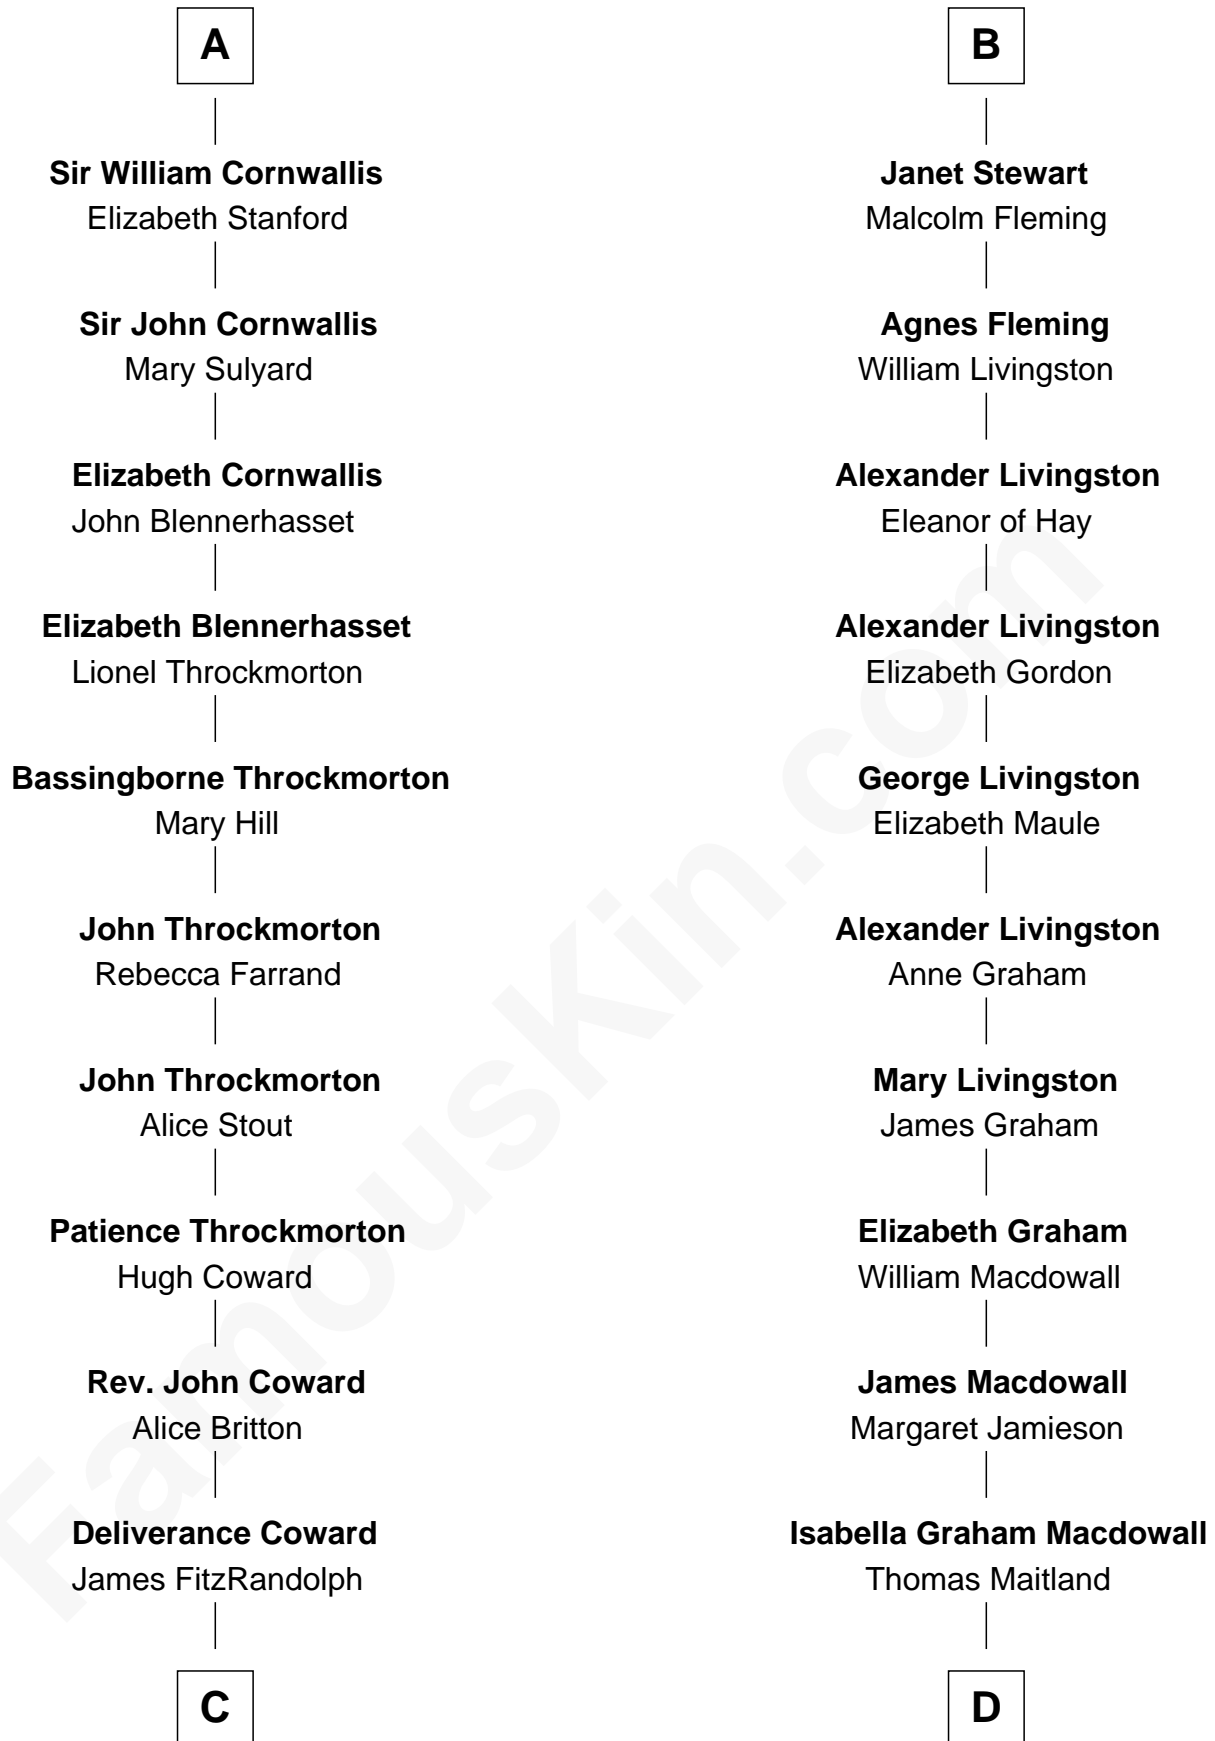

**FamousKin.com**  
**Relationship Chart of**  
**Ellen Louise (Axson) Wilson**  
*First Lady of President Woodrow Wilson*

20th cousin 1 time removed of

**Howard Dean**  
*79th Governor of Vermont*

**C**

**Isaac FitzRandolph**

Eleanor Hunter

**Rebecca Longstreet FitzRandolph**

Rev. Isaac Stockton Keith Axson

**Rev. Samuel Edward Axson**

Margaret Jane Hoyt

**Ellen Louise (Axson) Wilson**

*First Lady of Woodrow Wilson*

**D**

**James William Maitland**

Agnes Jane O'Reilly

**Thomas A. Maitland**

Helen Abby Van Voorhis

**James William Maitland**

Sylvia Wigglesworth

**Andrea Belden Maitland**