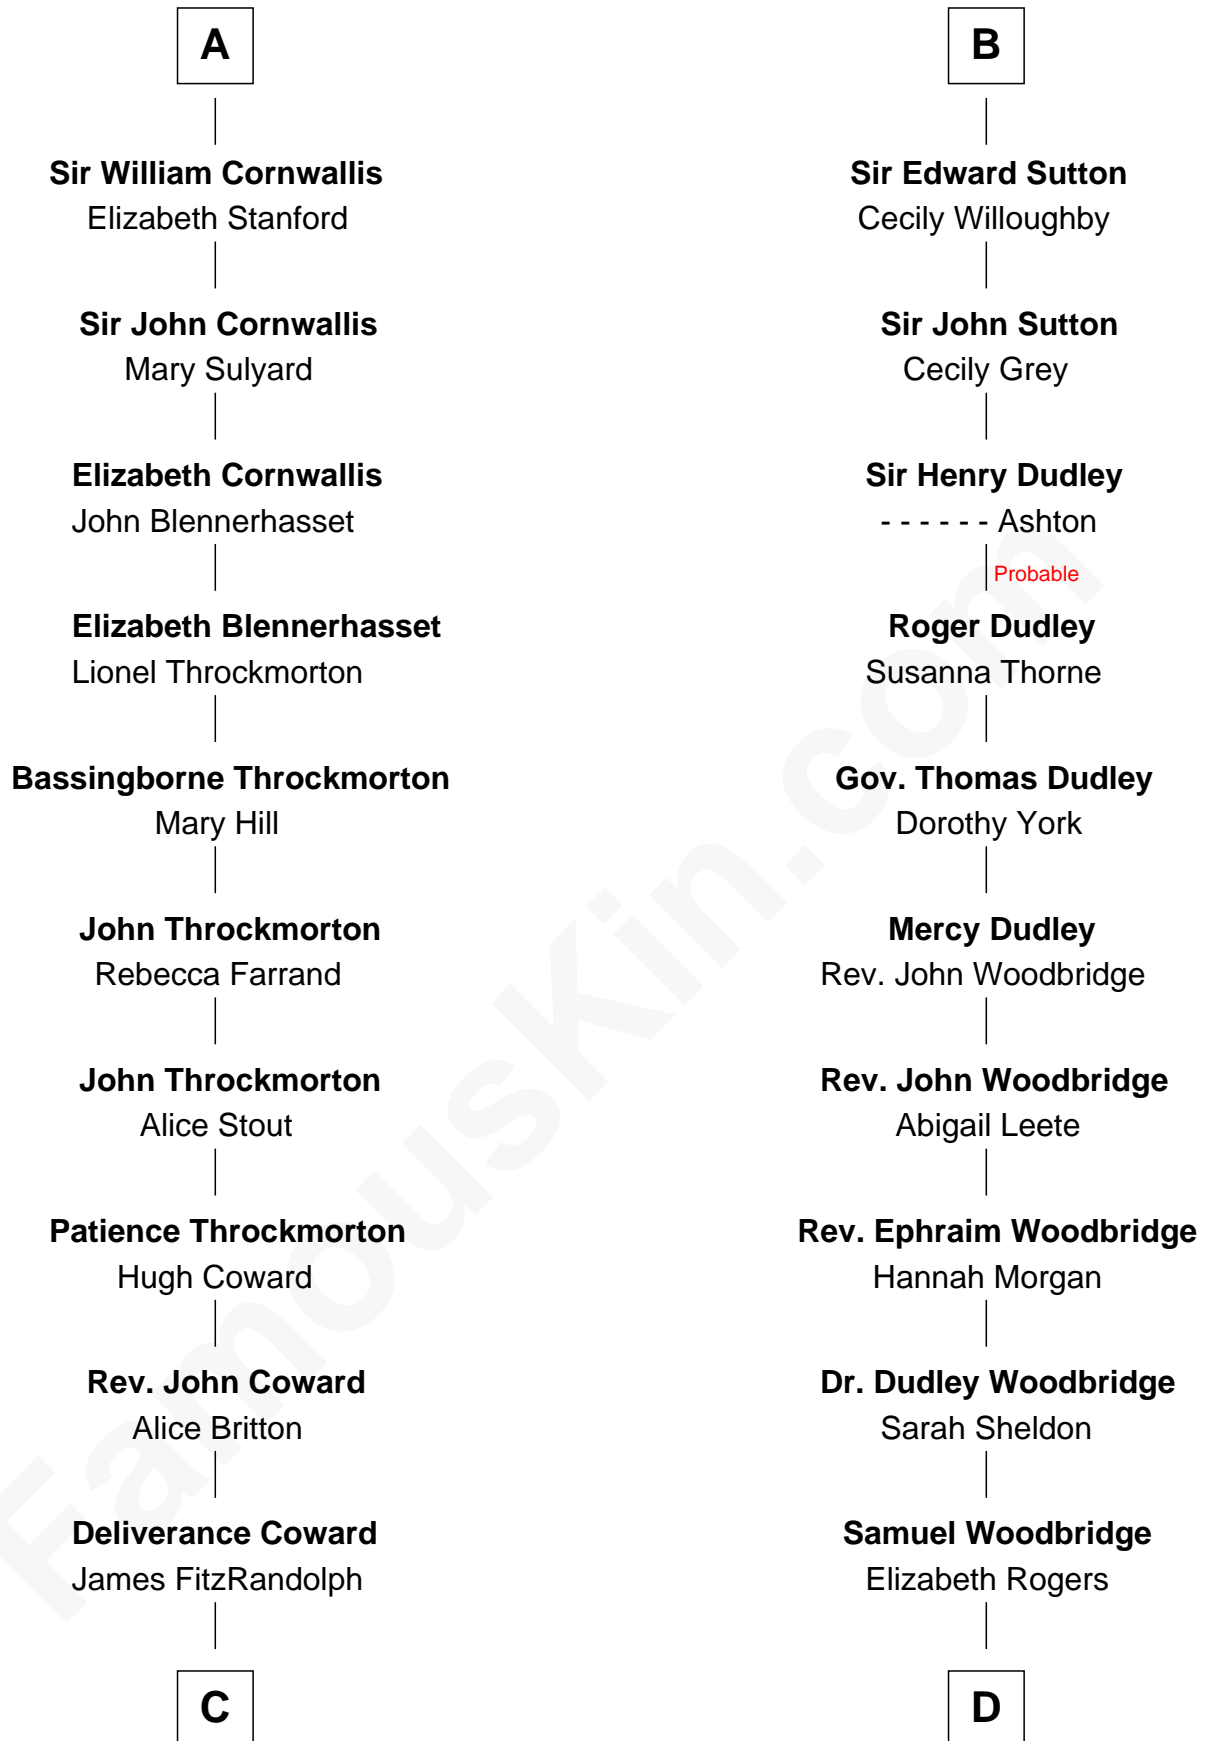

**FamousKin.com**  
**Relationship Chart of**  
**Ellen Louise (Axson) Wilson**  
*First Lady of President Woodrow Wilson*

20th cousin 1 time removed of

**Humphrey Bogart**  
*Movie Actor*

**Sir Hugh le Despencer**  
 Isabella de Beauchamp

**C**

**Isaac FitzRandolph**  
Eleanor Hunter

**Rebecca Longstreet FitzRandolph**  
Rev. Isaac Stockton Keith Axson

**Rev. Samuel Edward Axson**  
Margaret Jane Hoyt

**Ellen Louise (Axson) Wilson**  
*First Lady of Woodrow Wilson*

**D**

**Charlotte Sophia Woodbridge**  
Dyer Perkins

**Elizabeth Rogers Perkins**  
Harvey Humphrey

**John Perkins Humphrey**  
Frances Dewey Churchill

**Maud Humphrey**  
Dr. Belmont Deforest Bogart

**Humphrey Bogart**  
*Movie Actor*