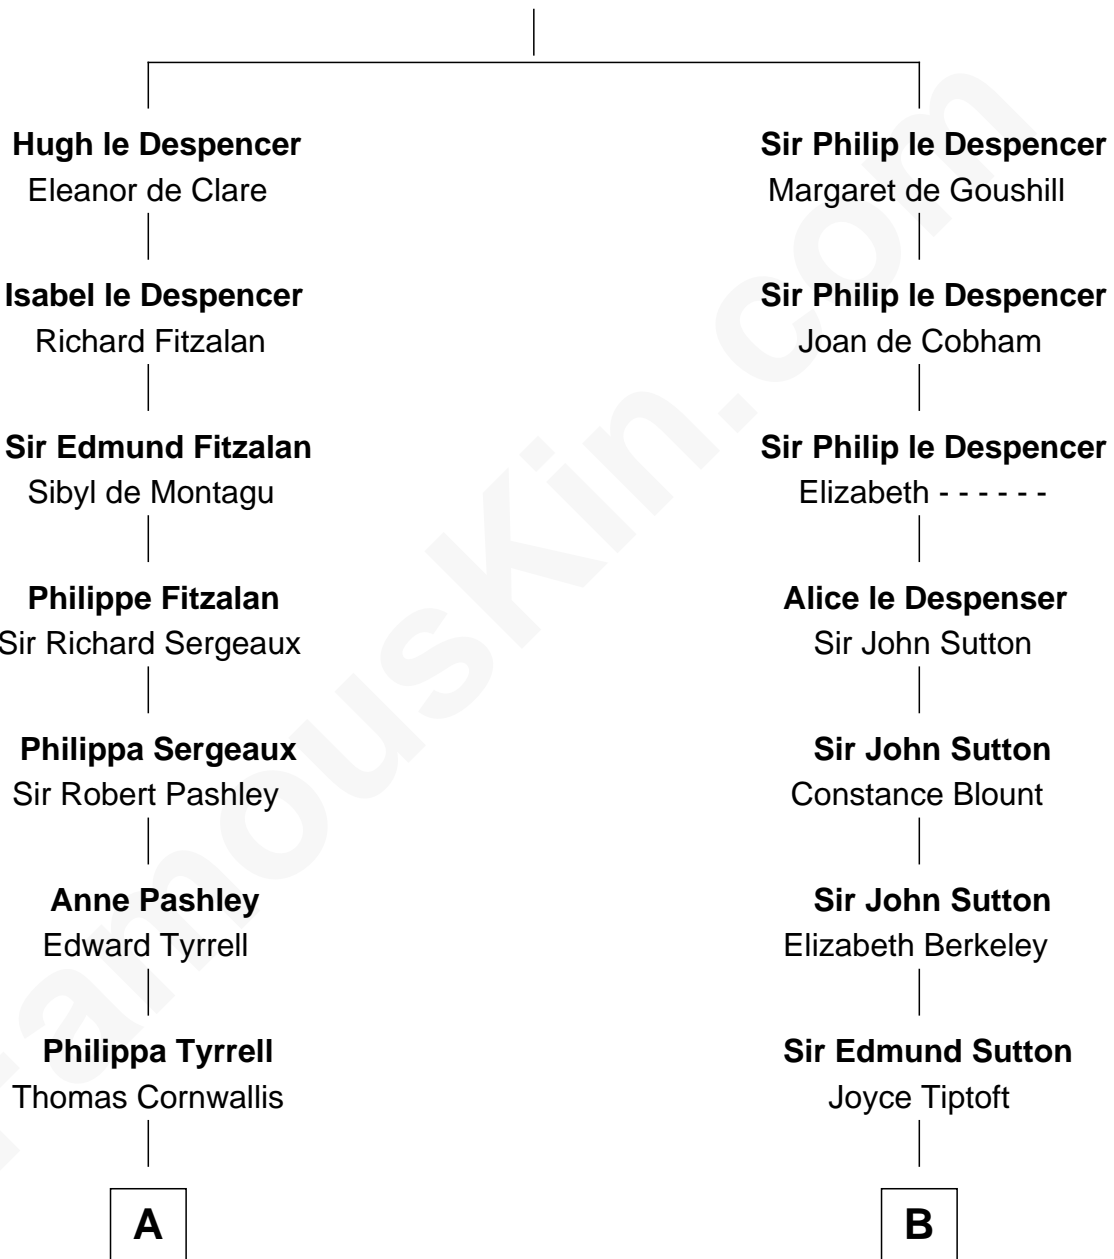

**FamousKin.com**  
**Relationship Chart of**  
**Ellen Louise (Axson) Wilson**  
*First Lady of President Woodrow Wilson*

20th cousin 1 time removed of

**Humphrey Bogart**  
*Movie Actor*

**Sir Hugh le Despencer**  
 Isabella de Beauchamp

**C**

**Isaac FitzRandolph**  
Eleanor Hunter

**Rebecca Longstreet FitzRandolph**  
Rev. Isaac Stockton Keith Axson

**Rev. Samuel Edward Axson**  
Margaret Jane Hoyt

**Ellen Louise (Axson) Wilson**  
*First Lady of Woodrow Wilson*

**D**

**Charlotte Sophia Woodbridge**  
Dyer Perkins

**Elizabeth Rogers Perkins**  
Harvey Humphrey

**John Perkins Humphrey**  
Frances Dewey Churchill

**Maud Humphrey**  
Dr. Belmont Deforest Bogart

**Humphrey Bogart**  
*Movie Actor*