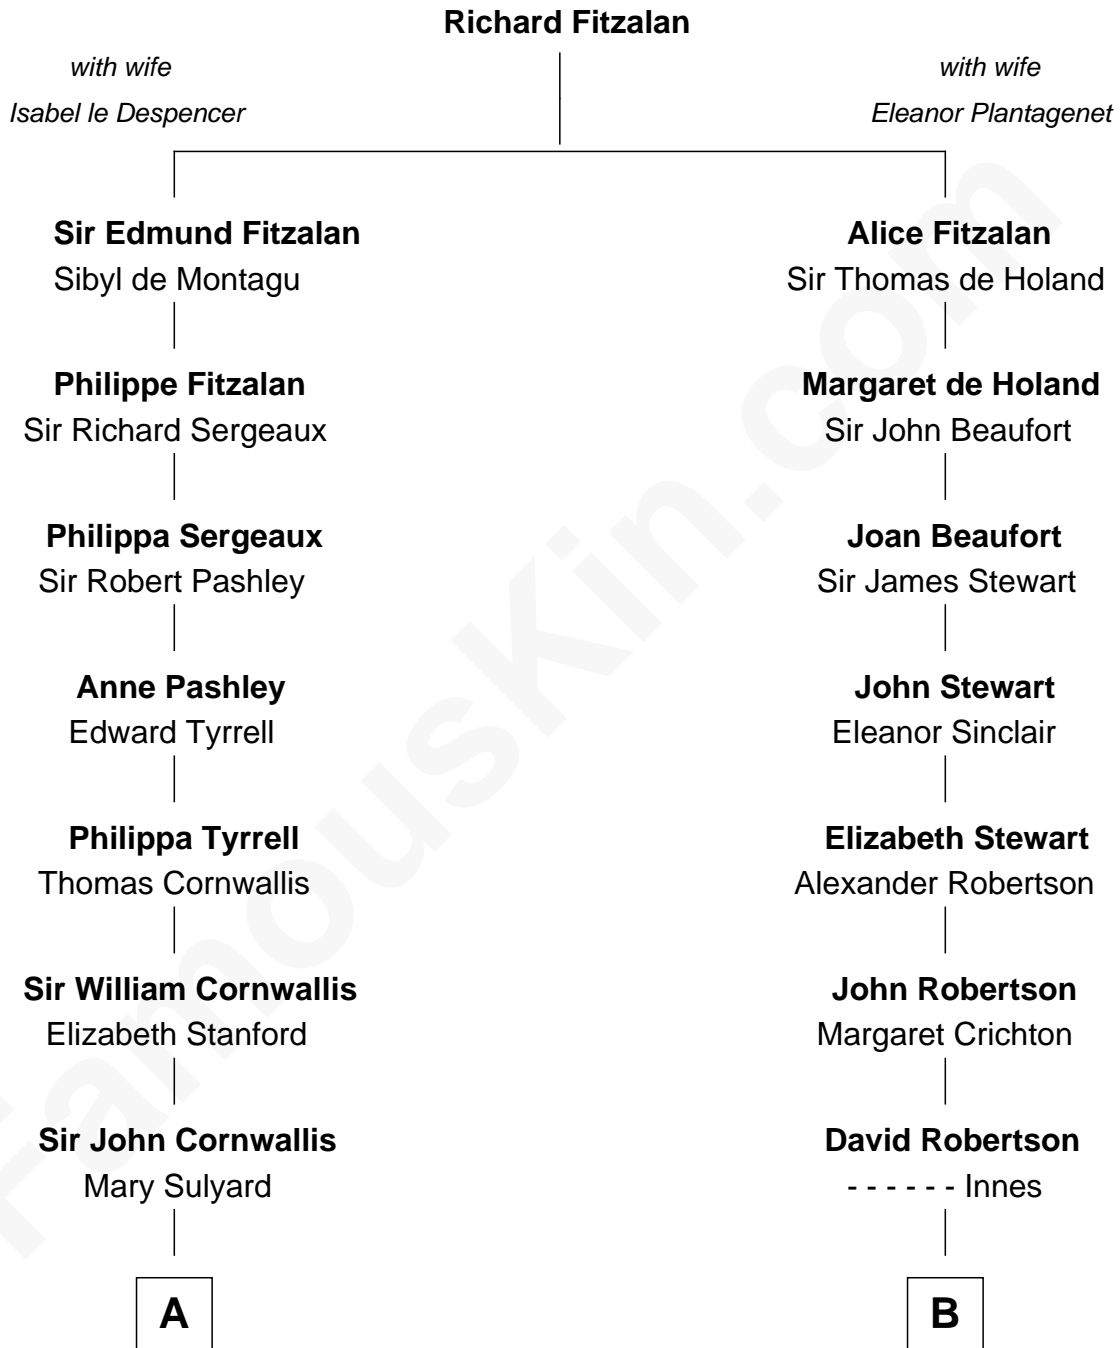

FamousKin.com
Relationship Chart of
Ellen Louise (Axson) Wilson
First Lady of President Woodrow Wilson

11th cousin 7 times removed of

Patrick Henry
1st and 6th Governor of Virginia

C

Rev. Samuel Edward Axson

Margaret Jane Hoyt

Ellen Louise (Axson) Wilson

First Lady of Woodrow Wilson

FamousKin.com