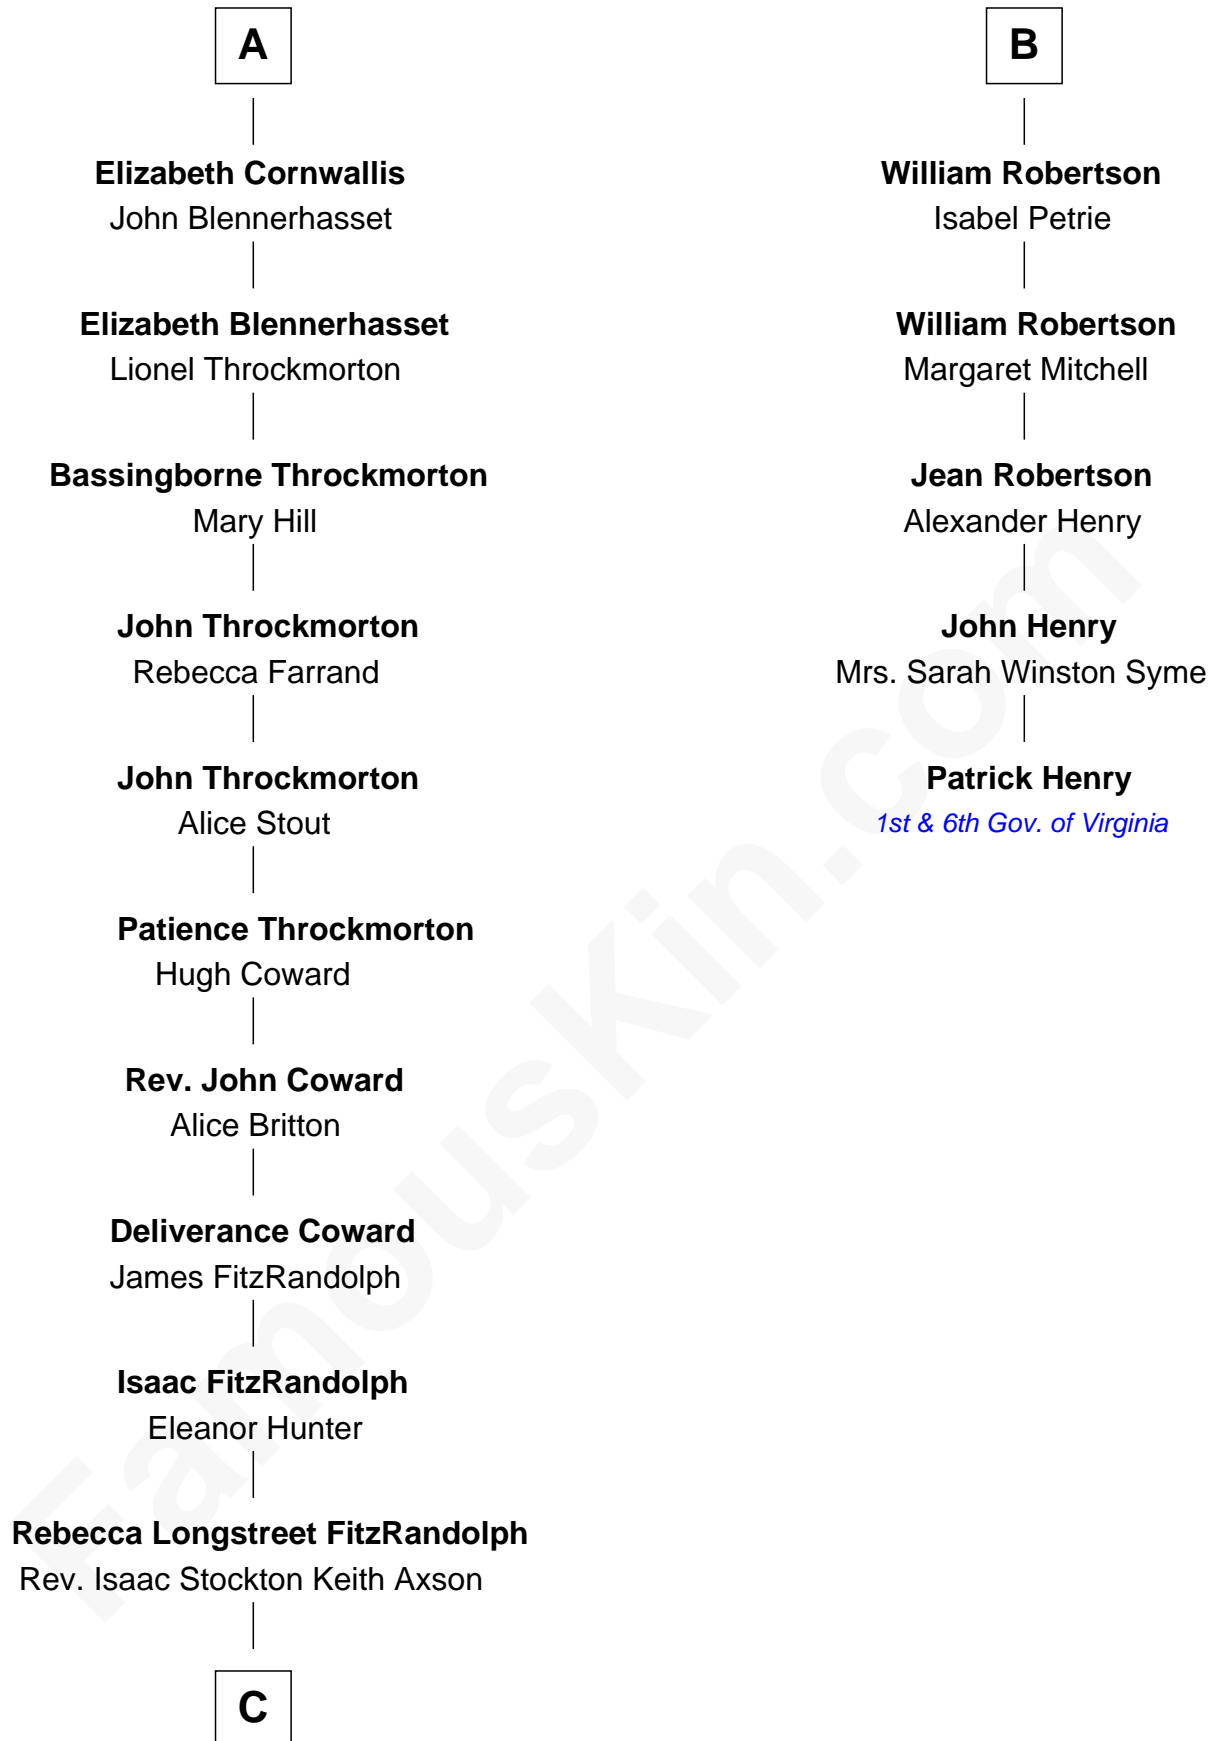

FamousKin.com
Relationship Chart of
Ellen Louise (Axson) Wilson
First Lady of President Woodrow Wilson

11th cousin 7 times removed of

Patrick Henry
1st and 6th Governor of Virginia

C

Rev. Samuel Edward Axson

Margaret Jane Hoyt

Ellen Louise (Axson) Wilson

First Lady of Woodrow Wilson

FamousKin.com