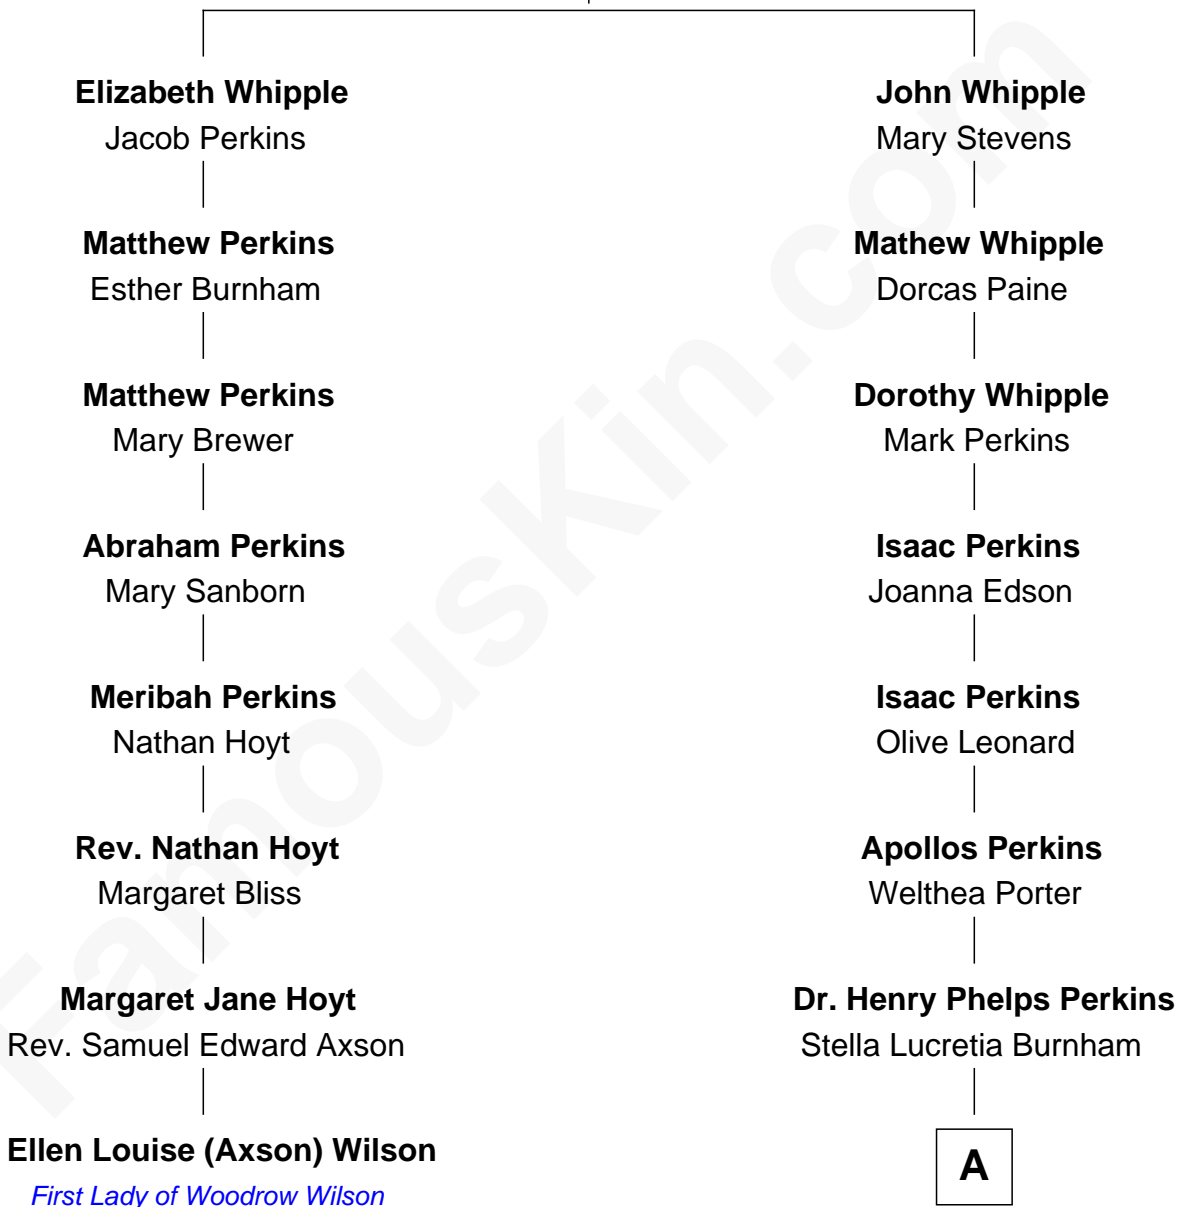

FamousKin.com
Relationship Chart of
Ellen Louise (Axson) Wilson
First Lady of President Woodrow Wilson

7th cousin 2 times removed of

Anthony Perkins
Movie Actor

Matthew Whipple
 Anna Hawkins

A

Henry Phelps Perkins

Helen Virginia Anthony

Osgood Perkins

Janet Esselstyn Rane

Anthony Perkins

Movie Actor

FamousKin.com