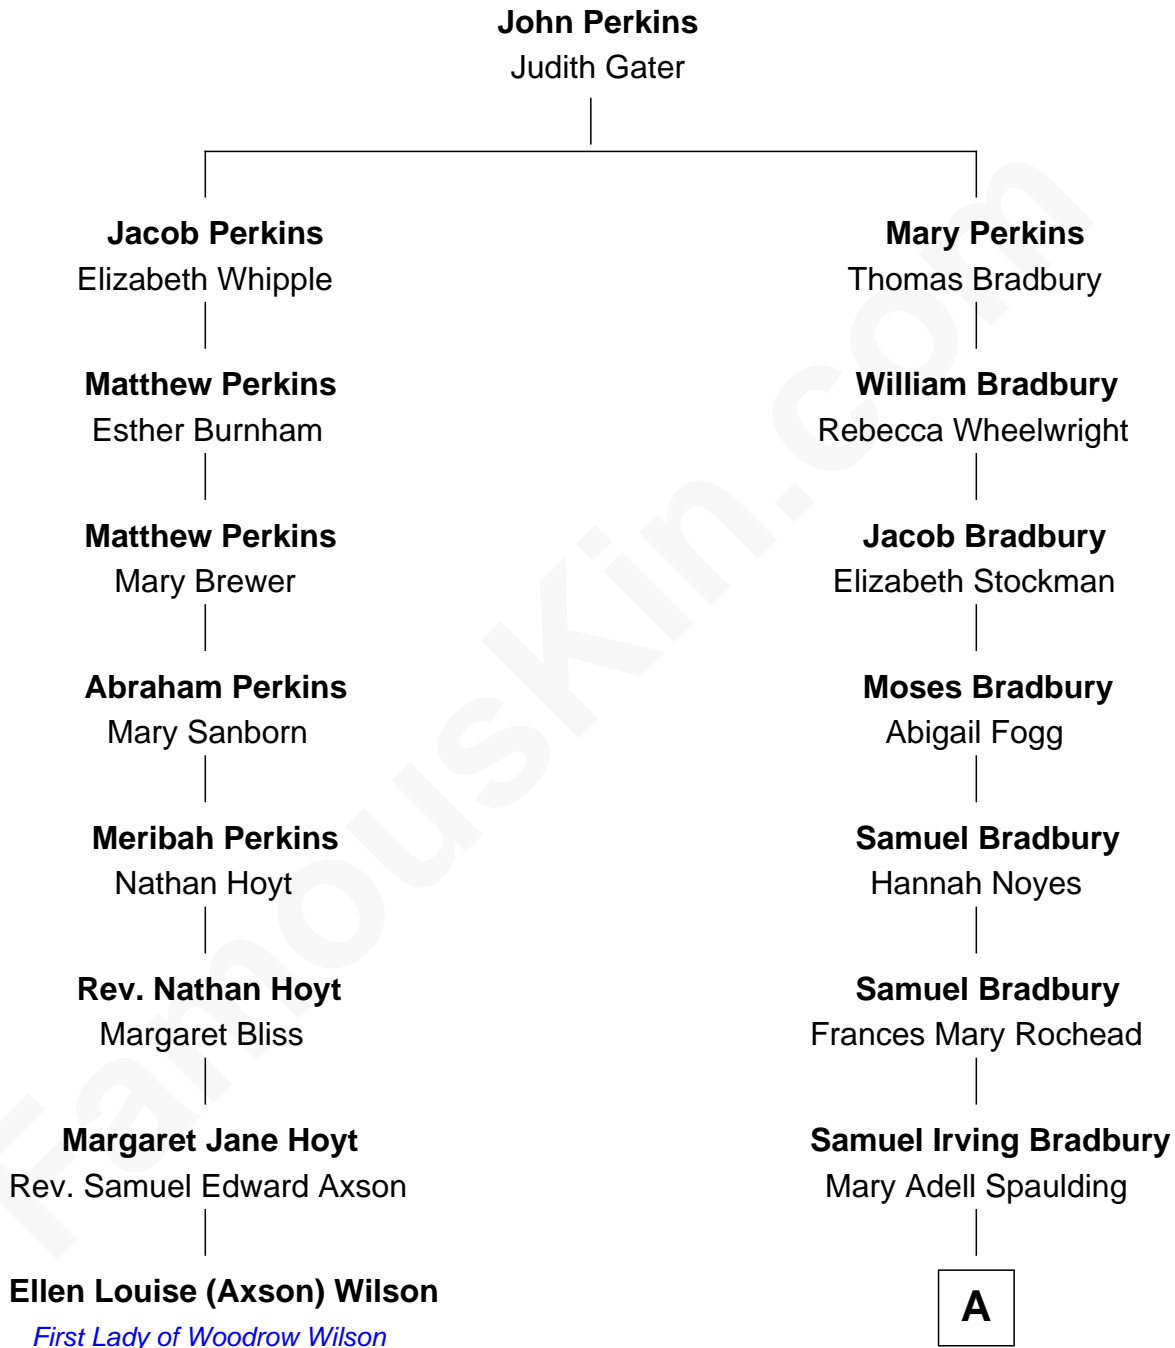

FamousKin.com

Relationship Chart of Ellen Louise (Axson) Wilson

First Lady of President Woodrow Wilson

7th cousin 2 times removed of

Ray Bradbury

Author of The Martian Chronicles

A

—
Samuel Hinkston Bradbury

Minnie Alice Davis

—
Leonard Spaulding Bradbury

Esther Marie Moberg

—
Ray Bradbury

Author of [The Martian Chronicles](#)

FamousKin.com