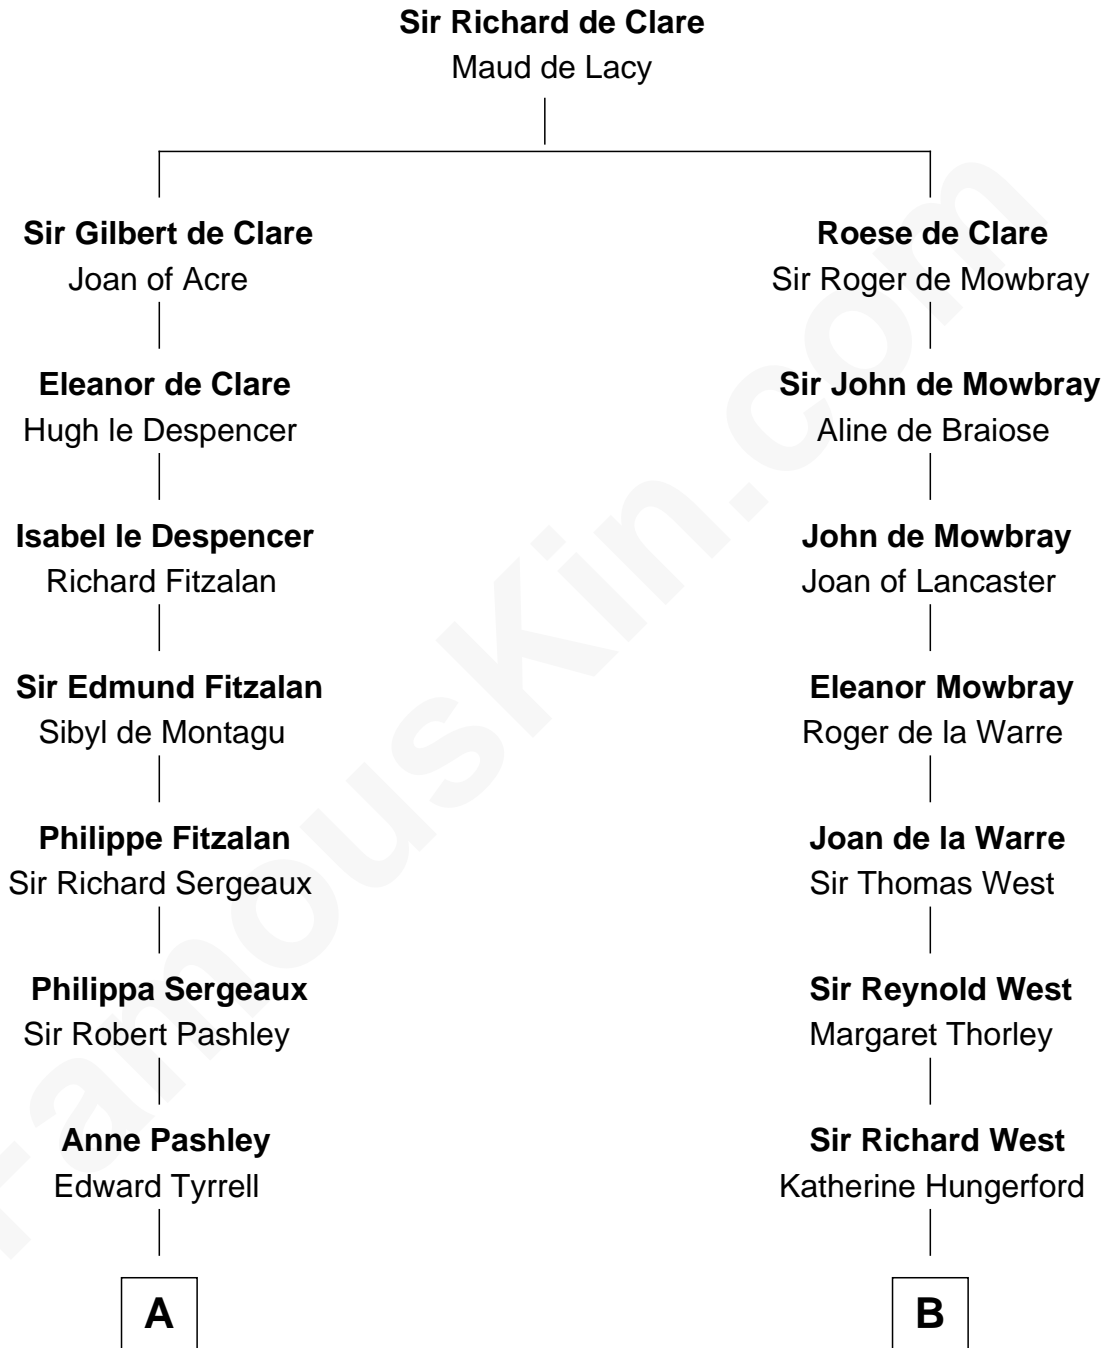

**FamousKin.com**  
**Relationship Chart of**  
**Ellen Louise (Axson) Wilson**  
*First Lady of President Woodrow Wilson*

**21st cousin of**  
**Ray Bradbury**  
*Author of The Martian Chronicles*

**C**

**Deliverance Coward**

James FitzRandolph

**Isaac FitzRandolph**

Eleanor Hunter

**Rebecca Longstreet FitzRandolph**

Rev. Isaac Stockton Keith Axson

**Rev. Samuel Edward Axson**

Margaret Jane Hoyt

**Ellen Louise (Axson) Wilson**

*First Lady of Woodrow Wilson*

**D**

**Samuel Bradbury**

Frances Mary Rohead

**Samuel Irving Bradbury**

Mary Adell Spaulding

**Samuel Hinkston Bradbury**