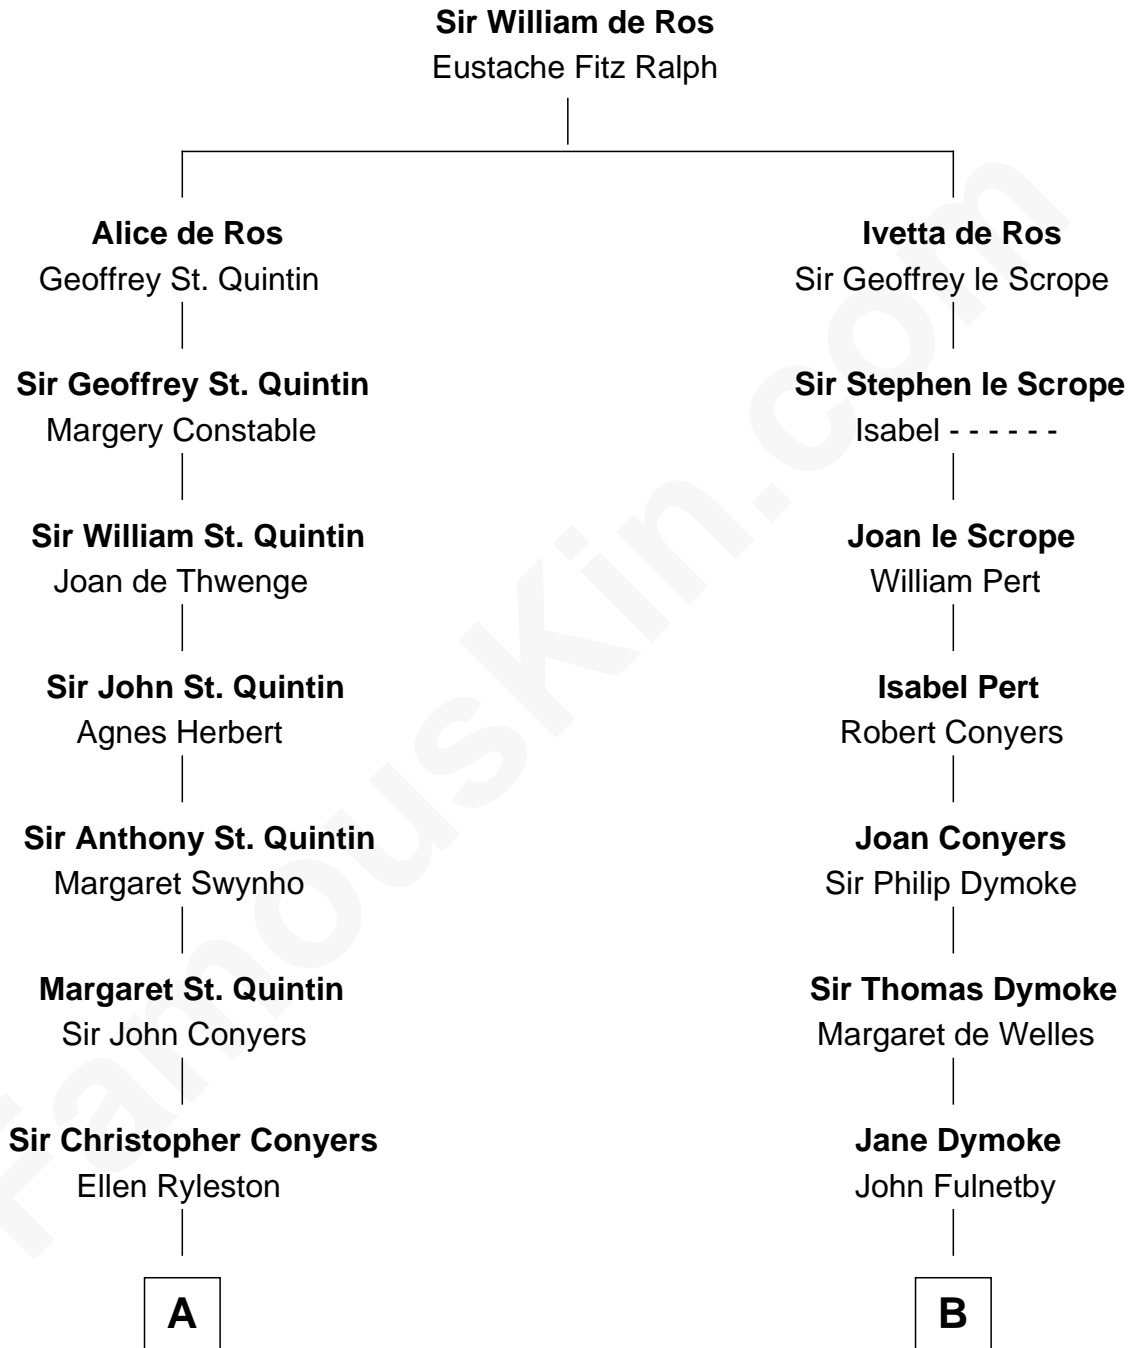

FamousKin.com

Relationship Chart of

Ellen Louise (Axson) Wilson

First Lady of President Woodrow Wilson

19th cousin 1 time removed of

Ray Bradbury

Author of The Martian Chronicles

C

Rebecca Longstreet FitzRandolph

Rev. Isaac Stockton Keith Axson

Rev. Samuel Edward Axson

Margaret Jane Hoyt

Ellen Louise (Axson) Wilson

First Lady of Woodrow Wilson

D

Samuel Irving Bradbury