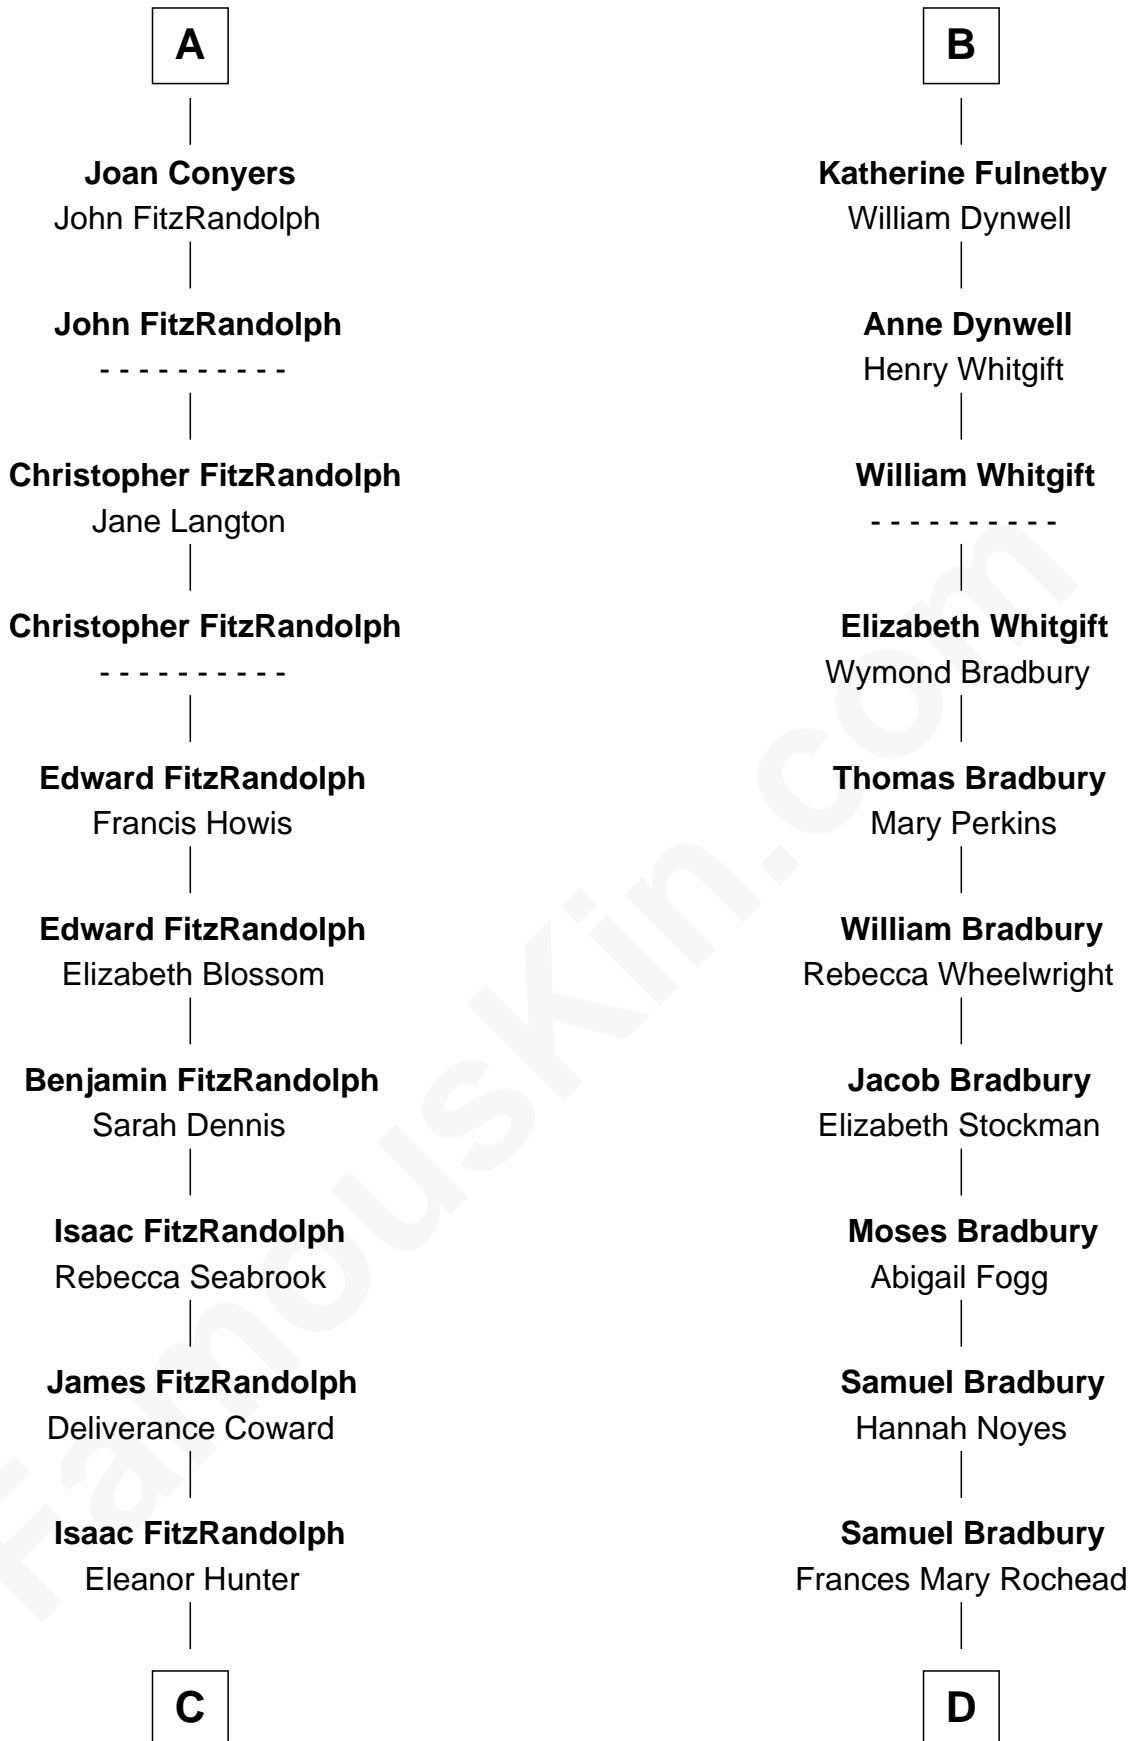

FamousKin.com

Relationship Chart of

Ellen Louise (Axson) Wilson

First Lady of President Woodrow Wilson

19th cousin 1 time removed of

Ray Bradbury

Author of The Martian Chronicles

C

Rebecca Longstreet FitzRandolph

Rev. Isaac Stockton Keith Axson

Rev. Samuel Edward Axson

Margaret Jane Hoyt

Ellen Louise (Axson) Wilson

First Lady of Woodrow Wilson

D

Samuel Irving Bradbury

Mary Adell Spaulding

Samuel Hinkston Bradbury

Minnie Alice Davis

Leonard Spaulding Bradbury

Esther Marie Moberg

Ray Bradbury

Author of The Martian Chronicles