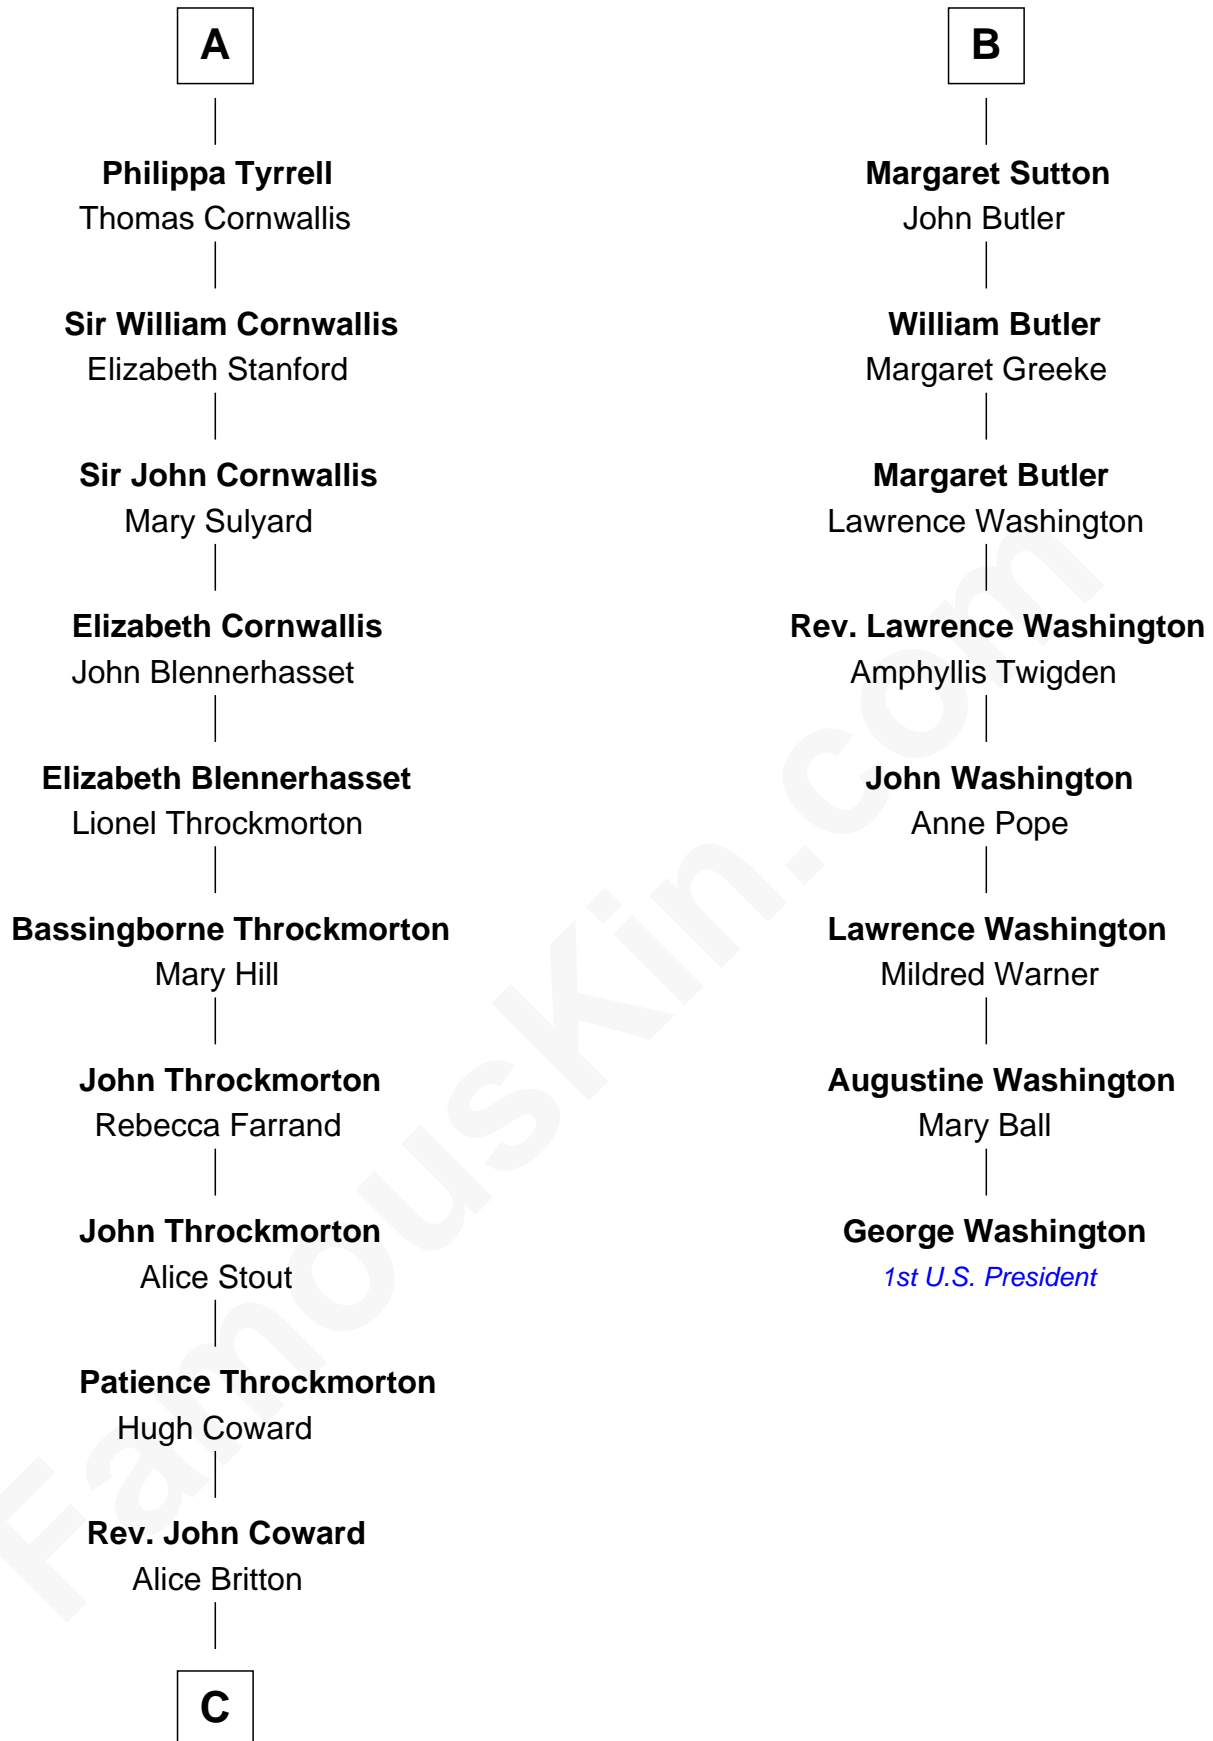

**FamousKin.com**  
**Relationship Chart of**  
**Ellen Louise (Axson) Wilson**  
*First Lady of President Woodrow Wilson*

14th cousin 7 times removed of

**George Washington**  
*1st U.S. President*

**C**

**Deliverance Coward**

James FitzRandolph

**Isaac FitzRandolph**

Eleanor Hunter

**Rebecca Longstreet FitzRandolph**

Rev. Isaac Stockton Keith Axson

**Rev. Samuel Edward Axson**

Margaret Jane Hoyt

**Ellen Louise (Axson) Wilson**

*First Lady of Woodrow Wilson*

FamousKin.com