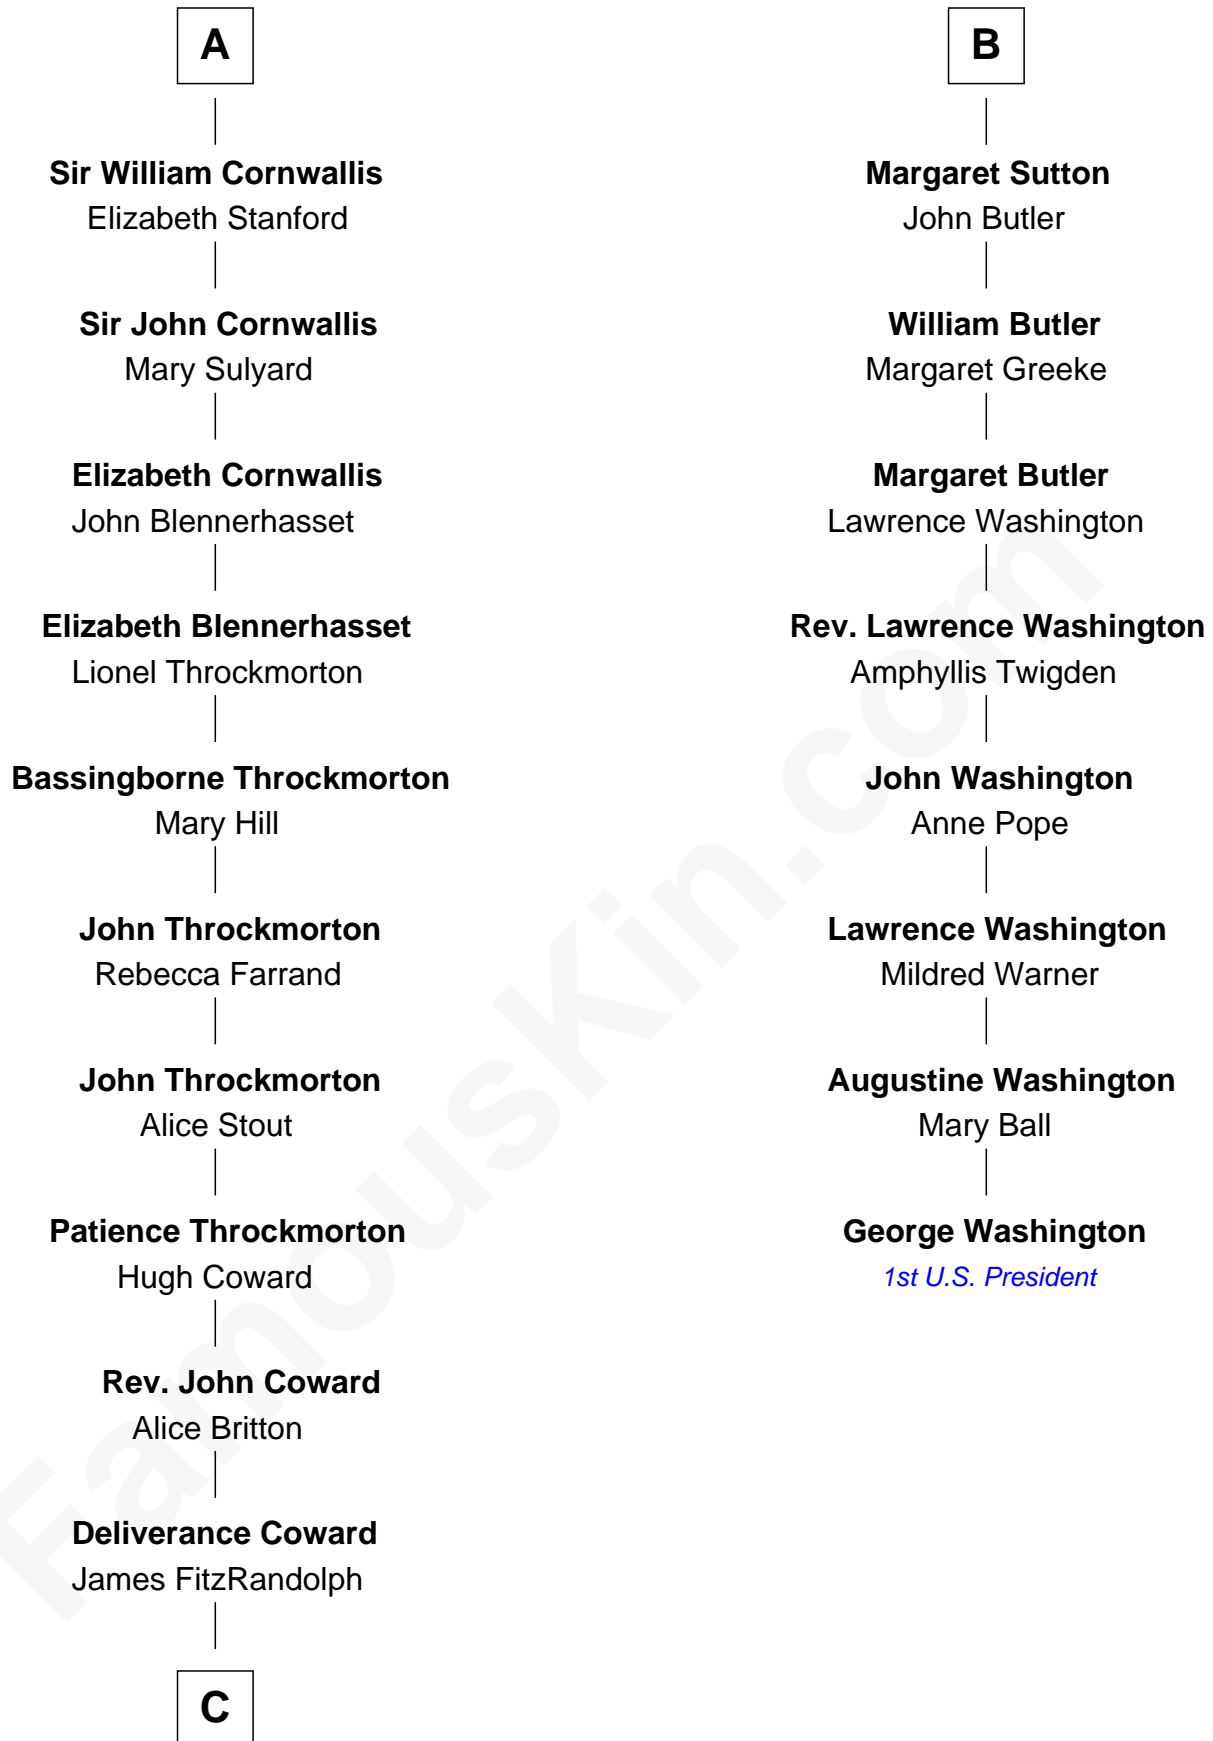

FamousKin.com
Relationship Chart of
Ellen Louise (Axson) Wilson
First Lady of President Woodrow Wilson

14th cousin 6 times removed of

George Washington
1st U.S. President

C

Isaac FitzRandolph

Eleanor Hunter

Rebecca Longstreet FitzRandolph

Rev. Isaac Stockton Keith Axson

Rev. Samuel Edward Axson

Margaret Jane Hoyt

Ellen Louise (Axson) Wilson

First Lady of Woodrow Wilson

FamousKin.com