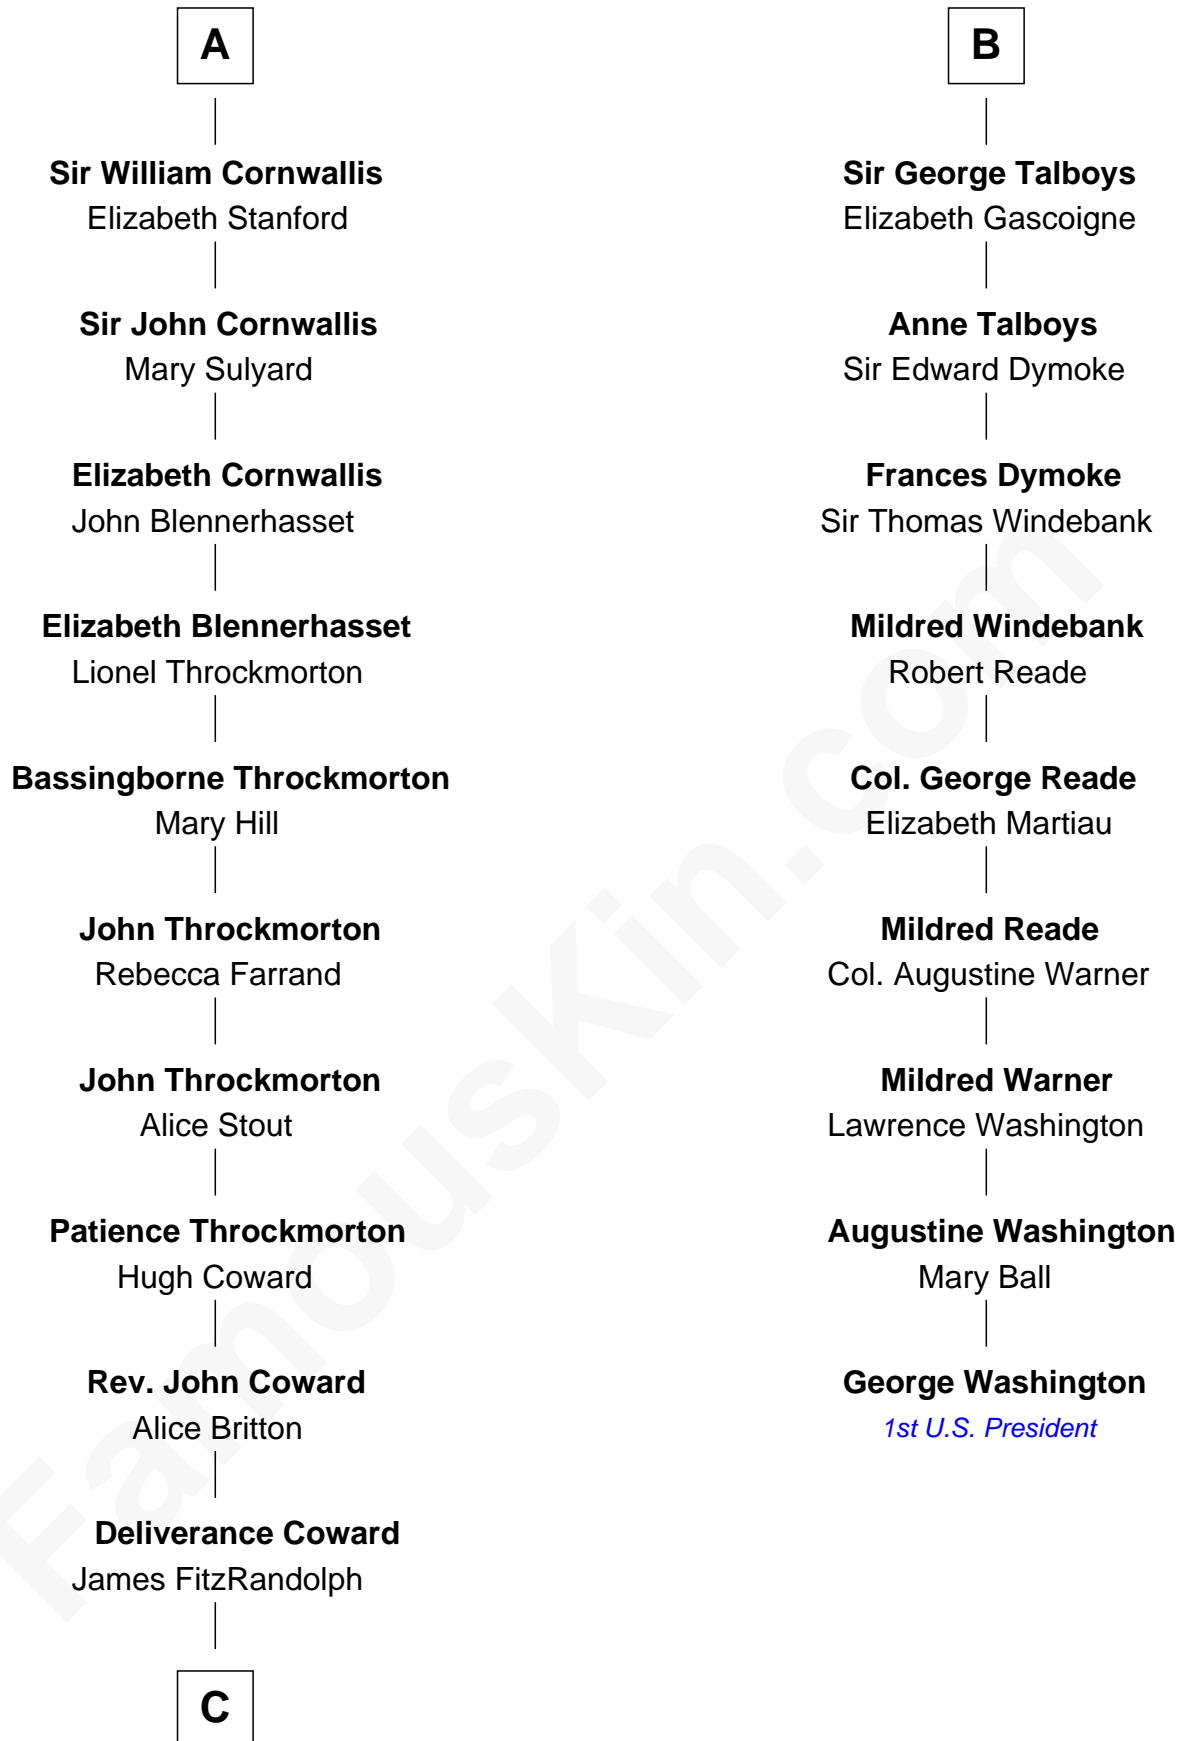

FamousKin.com
Relationship Chart of
Ellen Louise (Axson) Wilson
First Lady of President Woodrow Wilson

15th cousin 5 times removed of

George Washington
1st U.S. President

Sir Gilbert de Clare
 Joan of Acre

C

Isaac FitzRandolph

Eleanor Hunter

Rebecca Longstreet FitzRandolph

Rev. Isaac Stockton Keith Axson

Rev. Samuel Edward Axson

Margaret Jane Hoyt

Ellen Louise (Axson) Wilson

First Lady of Woodrow Wilson

FamousKin.com