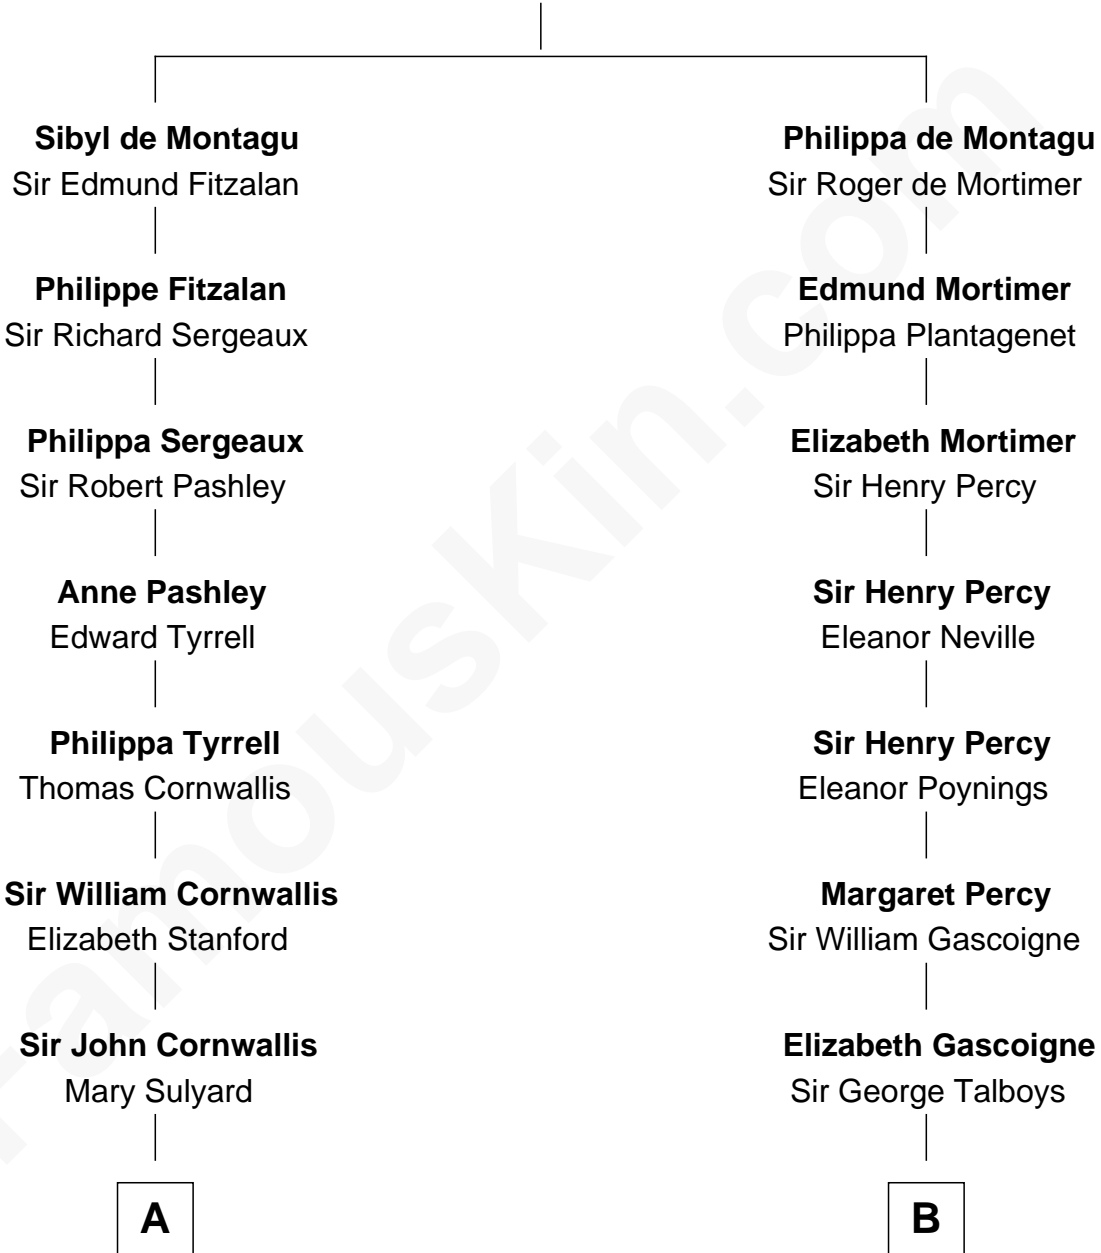

FamousKin.com
Relationship Chart of
Ellen Louise (Axson) Wilson
First Lady of President Woodrow Wilson

14th cousin 4 times removed of

George Washington
1st U.S. President

William de Montagu
 Katherine de Grandison

C

Rev. Samuel Edward Axson

Margaret Jane Hoyt

Ellen Louise (Axson) Wilson

First Lady of Woodrow Wilson

FamousKin.com