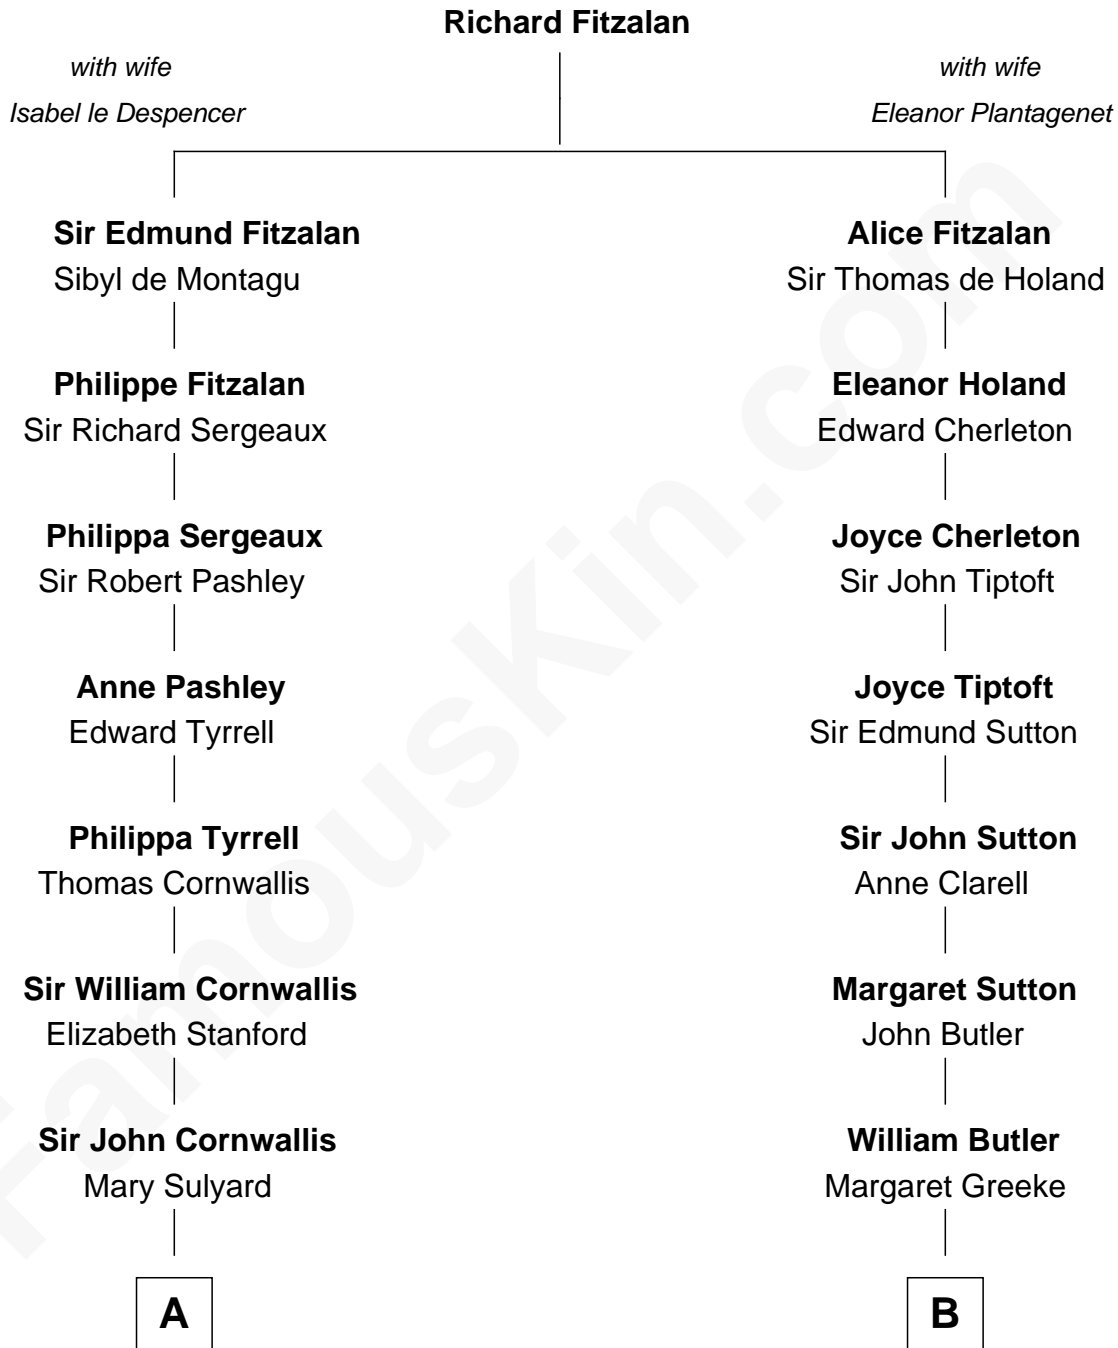

FamousKin.com
Relationship Chart of
Ellen Louise (Axson) Wilson
First Lady of President Woodrow Wilson

12th cousin 6 times removed of

George Washington
1st U.S. President

C

Rev. Samuel Edward Axson

Margaret Jane Hoyt

Ellen Louise (Axson) Wilson

First Lady of Woodrow Wilson

FamousKin.com