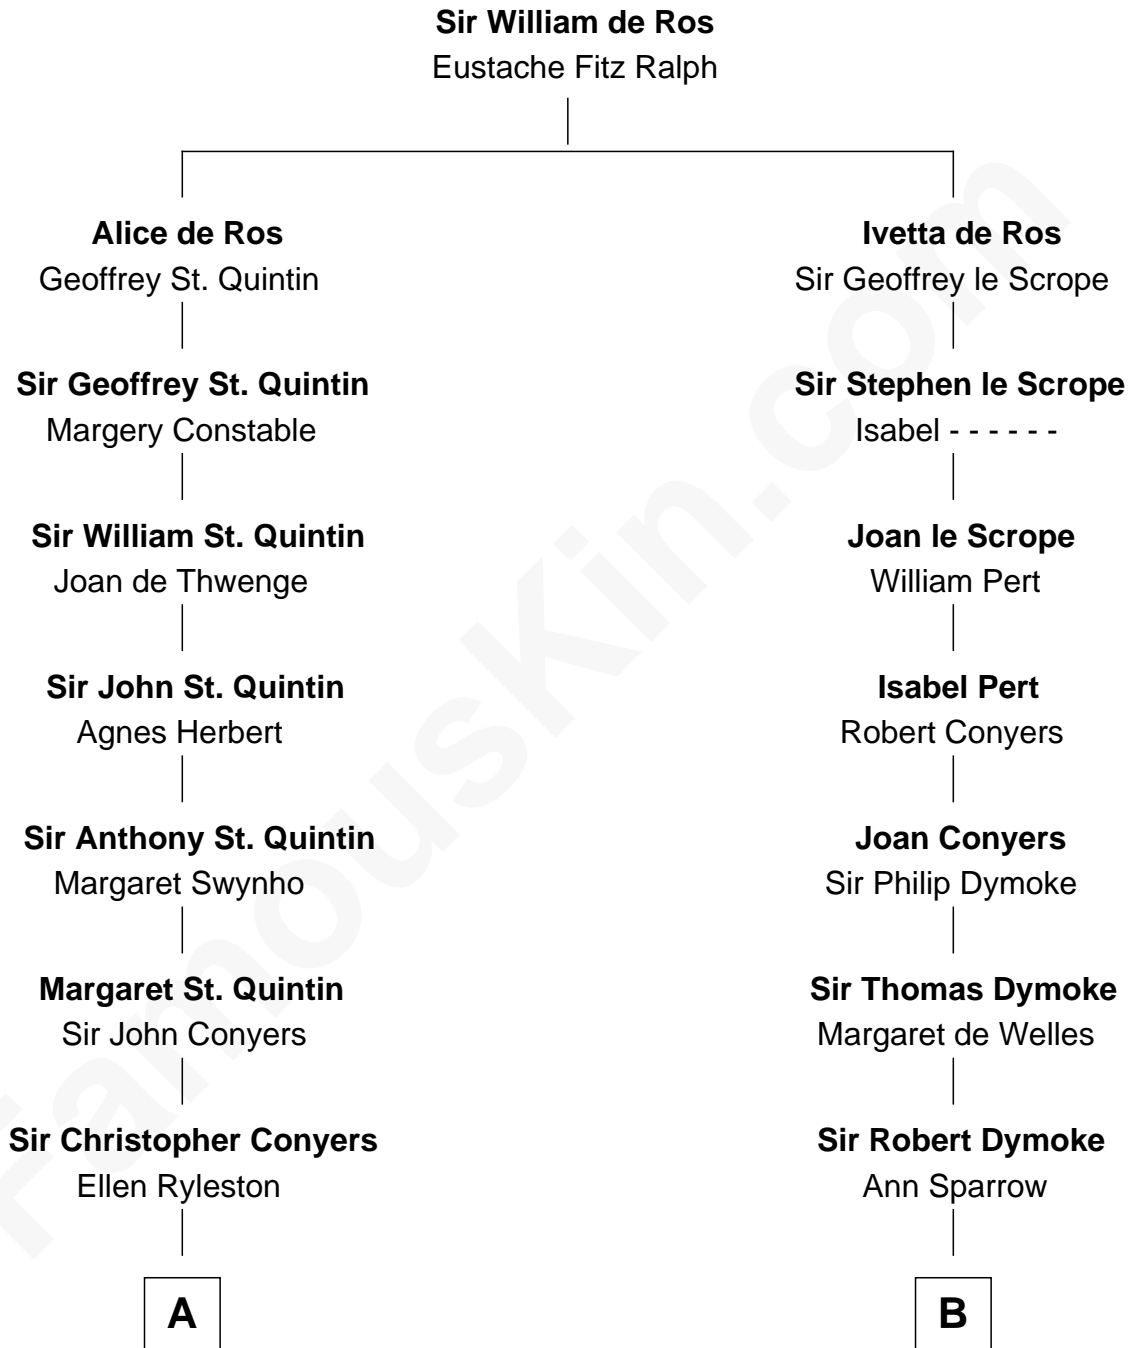

FamousKin.com
Relationship Chart of
Ellen Louise (Axson) Wilson
First Lady of President Woodrow Wilson

14th cousin 5 times removed of

George Washington
1st U.S. President

C

Rebecca Longstreet FitzRandolph

Rev. Isaac Stockton Keith Axson

Rev. Samuel Edward Axson

Margaret Jane Hoyt

Ellen Louise (Axson) Wilson

First Lady of Woodrow Wilson

FamousKin.com