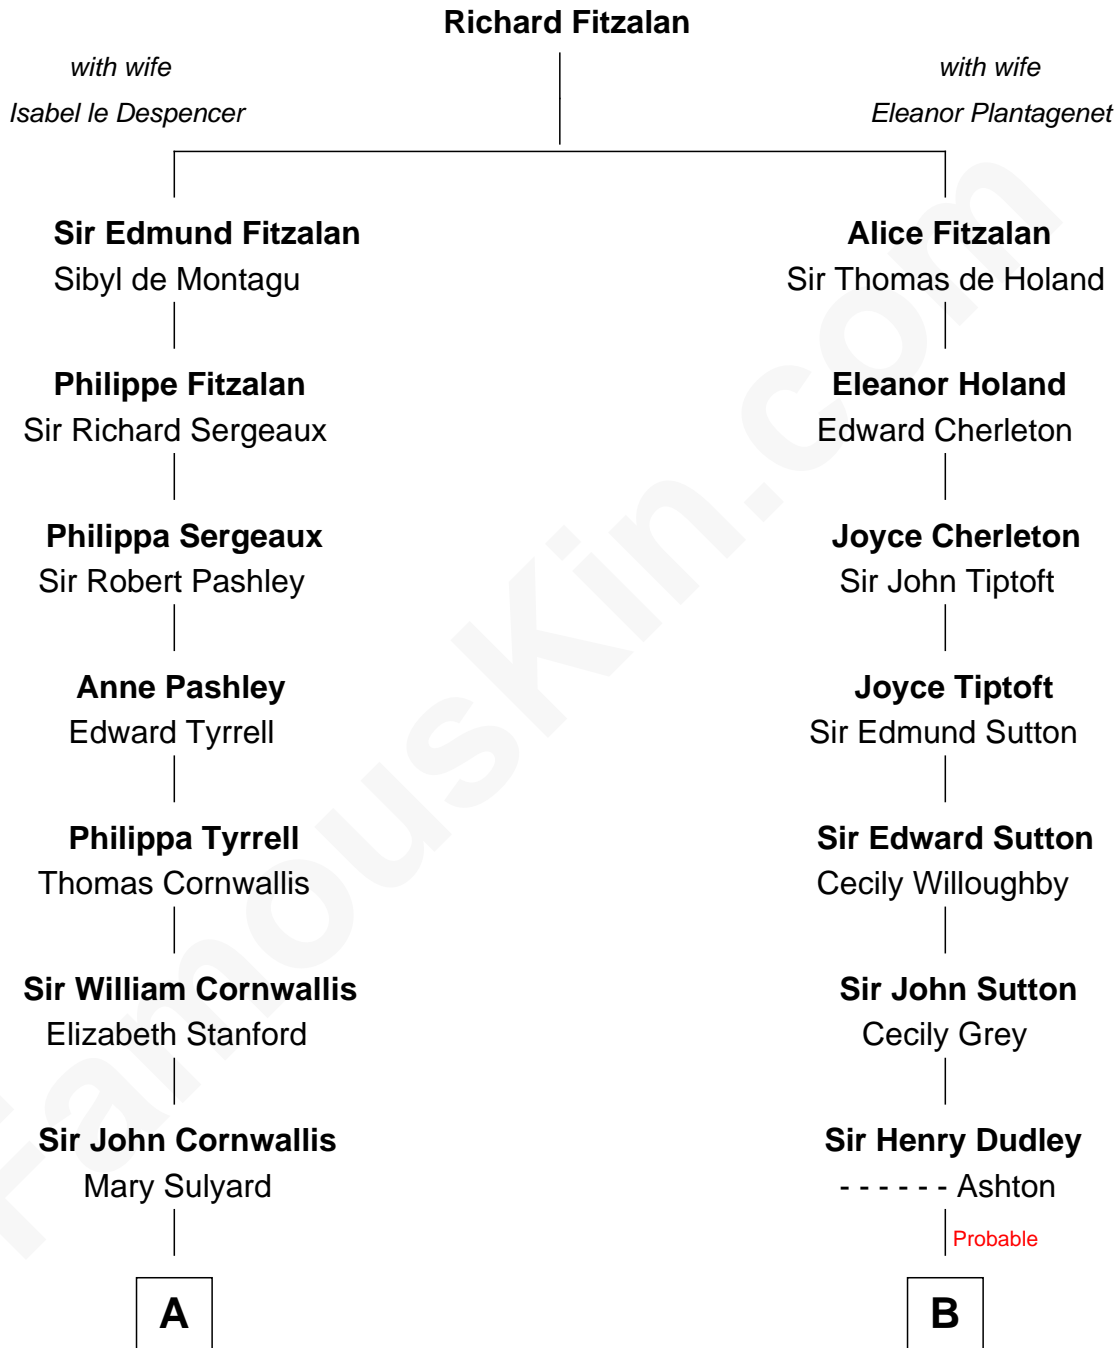

FamousKin.com
Relationship Chart of
Ellen Louise (Axson) Wilson
First Lady of President Woodrow Wilson

13th cousin 5 times removed of

John Langdon
Signer of the U.S. Constitution

C

Rev. Samuel Edward Axson

Margaret Jane Hoyt

Ellen Louise (Axson) Wilson

First Lady of Woodrow Wilson

FamousKin.com