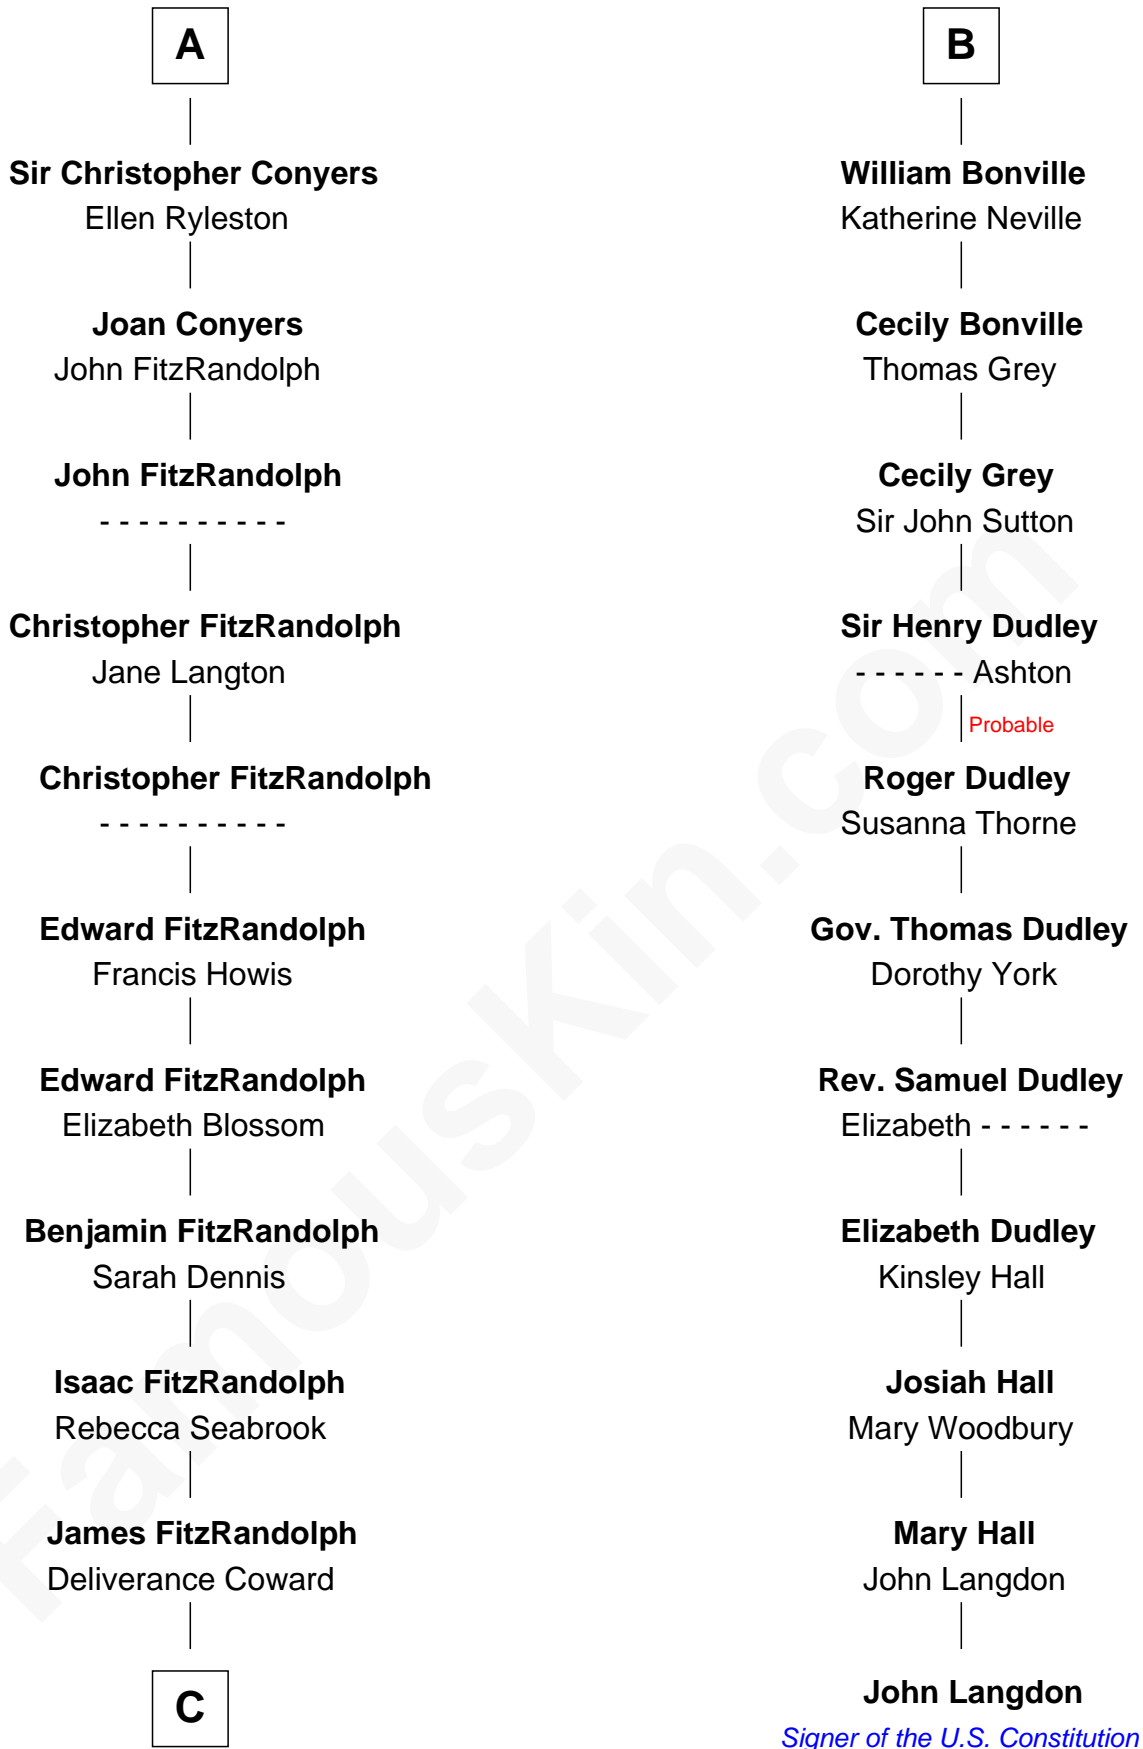

FamousKin.com

Relationship Chart of Ellen Louise (Axson) Wilson

First Lady of President Woodrow Wilson

17th cousin 3 times removed of

John Langdon

Signer of the U.S. Constitution

Sir William de Ros

Lucy FitzPiers

C

Isaac FitzRandolph

Eleanor Hunter

Rebecca Longstreet FitzRandolph

Rev. Isaac Stockton Keith Axson

Rev. Samuel Edward Axson

Margaret Jane Hoyt

Ellen Louise (Axson) Wilson

First Lady of Woodrow Wilson