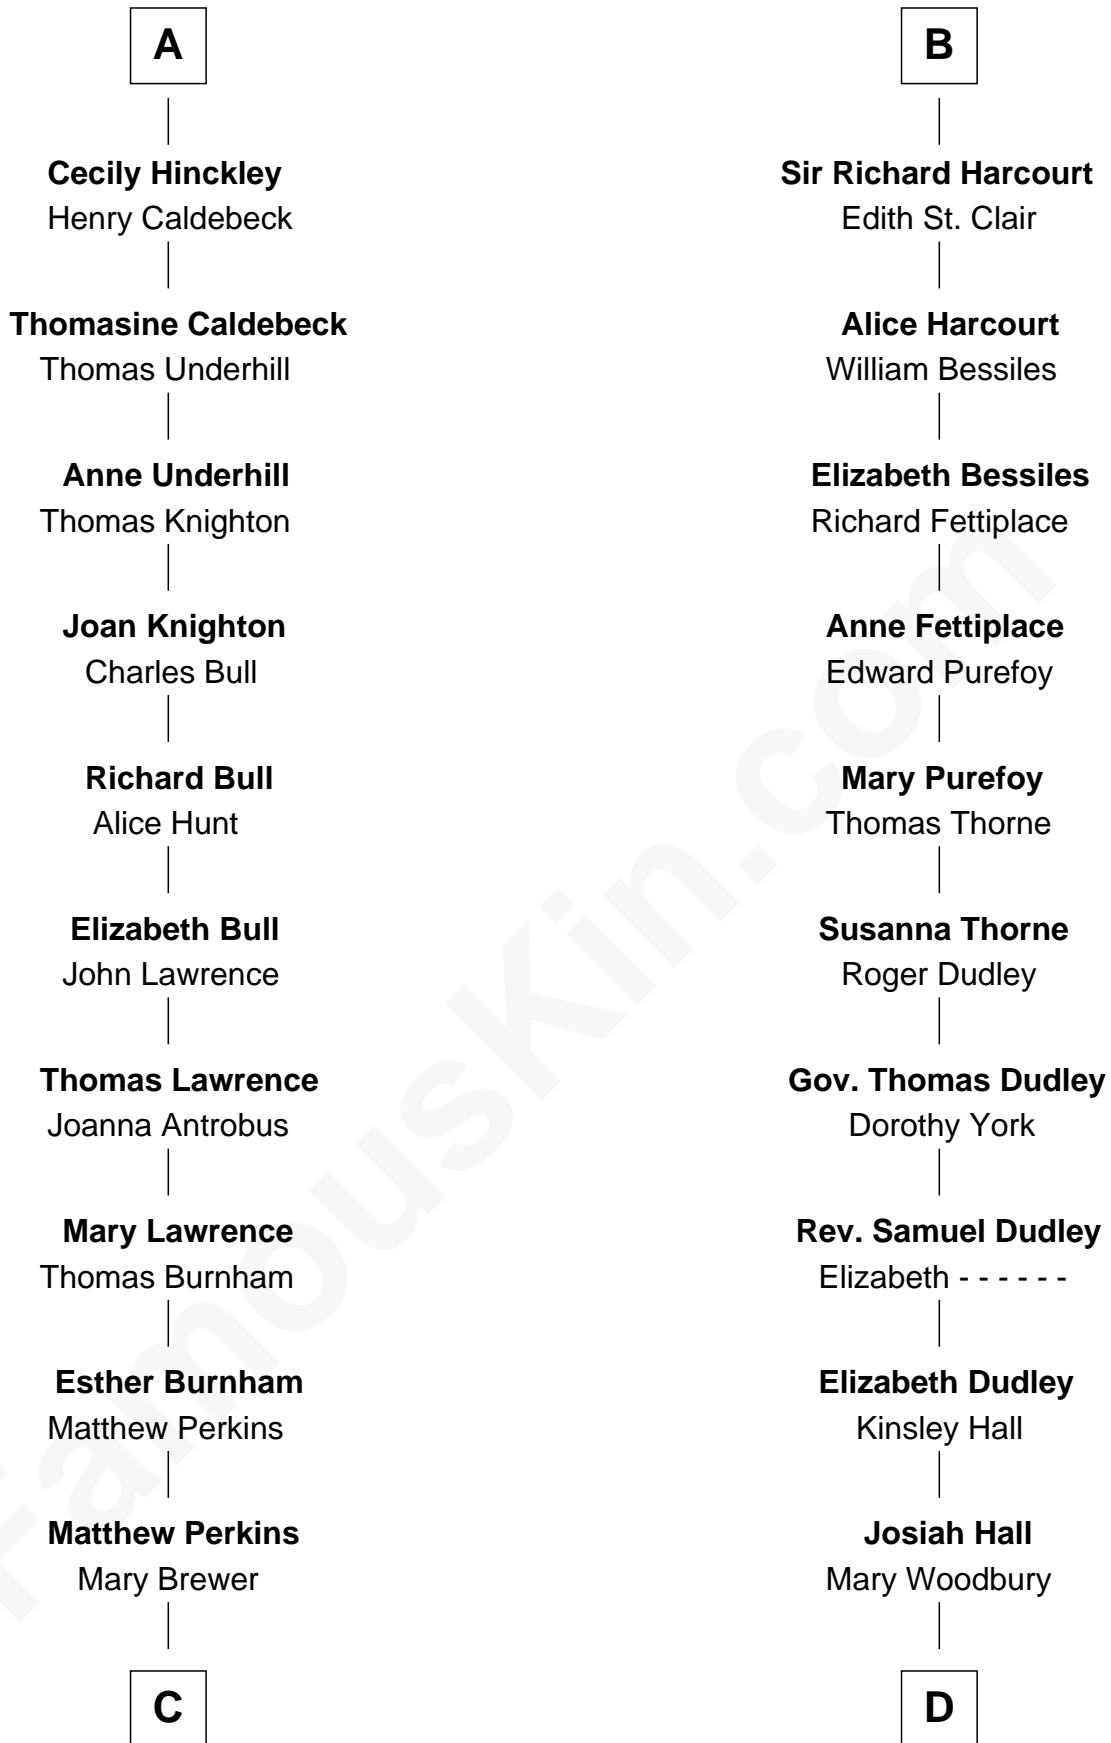

FamousKin.com

Relationship Chart of Ellen Louise (Axson) Wilson

First Lady of President Woodrow Wilson

18th cousin 3 times removed of

John Langdon

Signer of the U.S. Constitution

C

Abraham Perkins

Mary Sanborn

Meribah Perkins

Nathan Hoyt

Rev. Nathan Hoyt

Margaret Bliss

Margaret Jane Hoyt

Rev. Samuel Edward Axson

Ellen Louise (Axson) Wilson