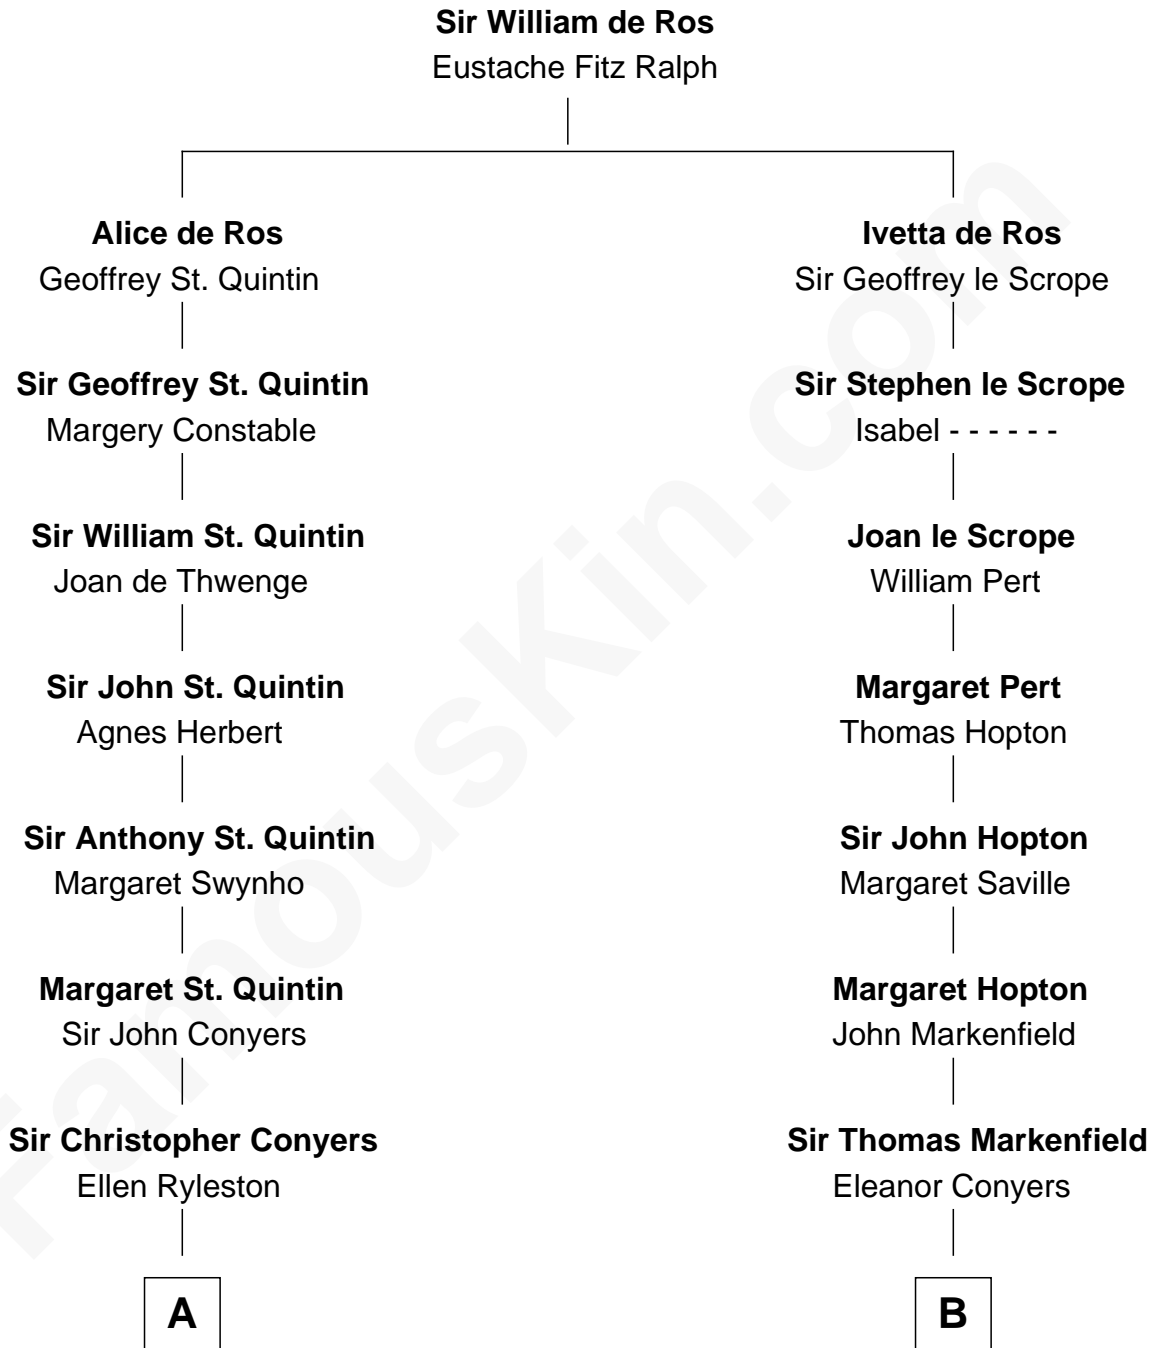

**FamousKin.com**  
**Relationship Chart of**  
**Ellen Louise (Axson) Wilson**  
*First Lady of President Woodrow Wilson*

19th cousin 2 times removed of

**Louis Auchincloss**  
*Author*

**C**

**Rebecca Longstreet FitzRandolph**

Rev. Isaac Stockton Keith Axson

**Rev. Samuel Edward Axson**

Margaret Jane Hoyt

**Ellen Louise (Axson) Wilson**

*First Lady of Woodrow Wilson*

**D**

**Gurdon Buck**

Susannah Mainwaring

**Elizabeth Buck**

John Auchincloss

**John Winthrop Auchincloss**

Joanna Hone Russell

**Joseph Howland Auchincloss**

Priscilla Dixon Stanton

**Louis Auchincloss**

*Author*