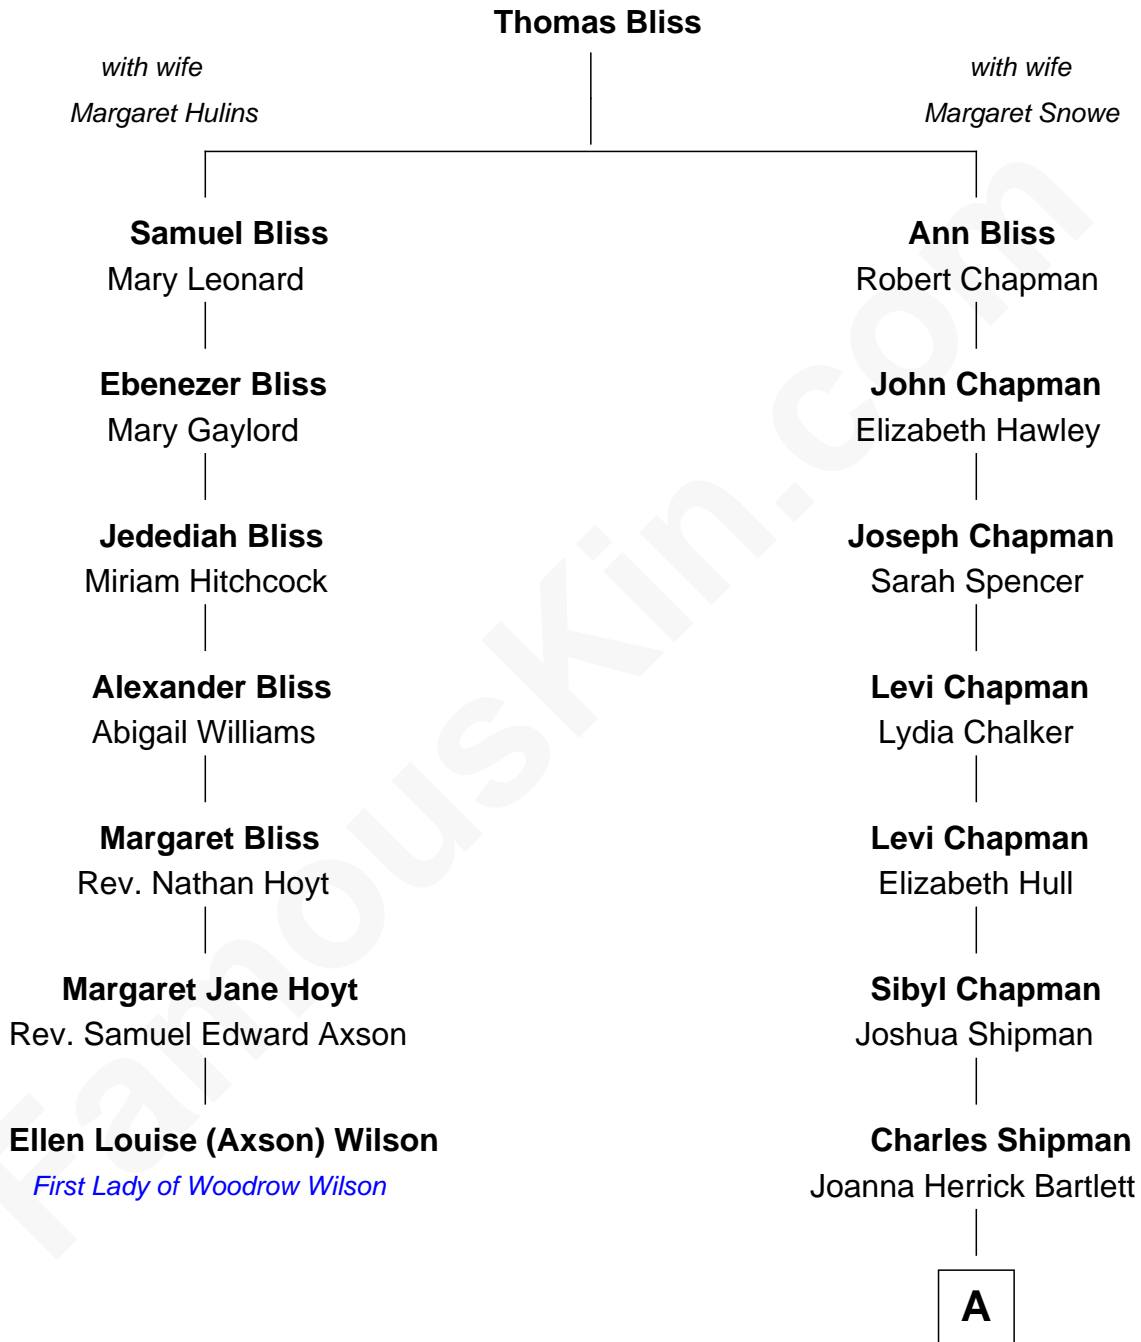

**FamousKin.com**  
**Relationship Chart of**  
**Ellen Louise (Axson) Wilson**  
*First Lady of President Woodrow Wilson*

**6th cousin 3 times removed of**

**Charles Dawes**  
*30th U.S. Vice-President*

**A**

**Betsey Sibyl Shipman**

Beman Gates

**Mary Beman Gates**

Brig. Gen. Rufus R. Dawes

**Charles Dawes**

*30th U.S. Vice-President*

FamousKin.com