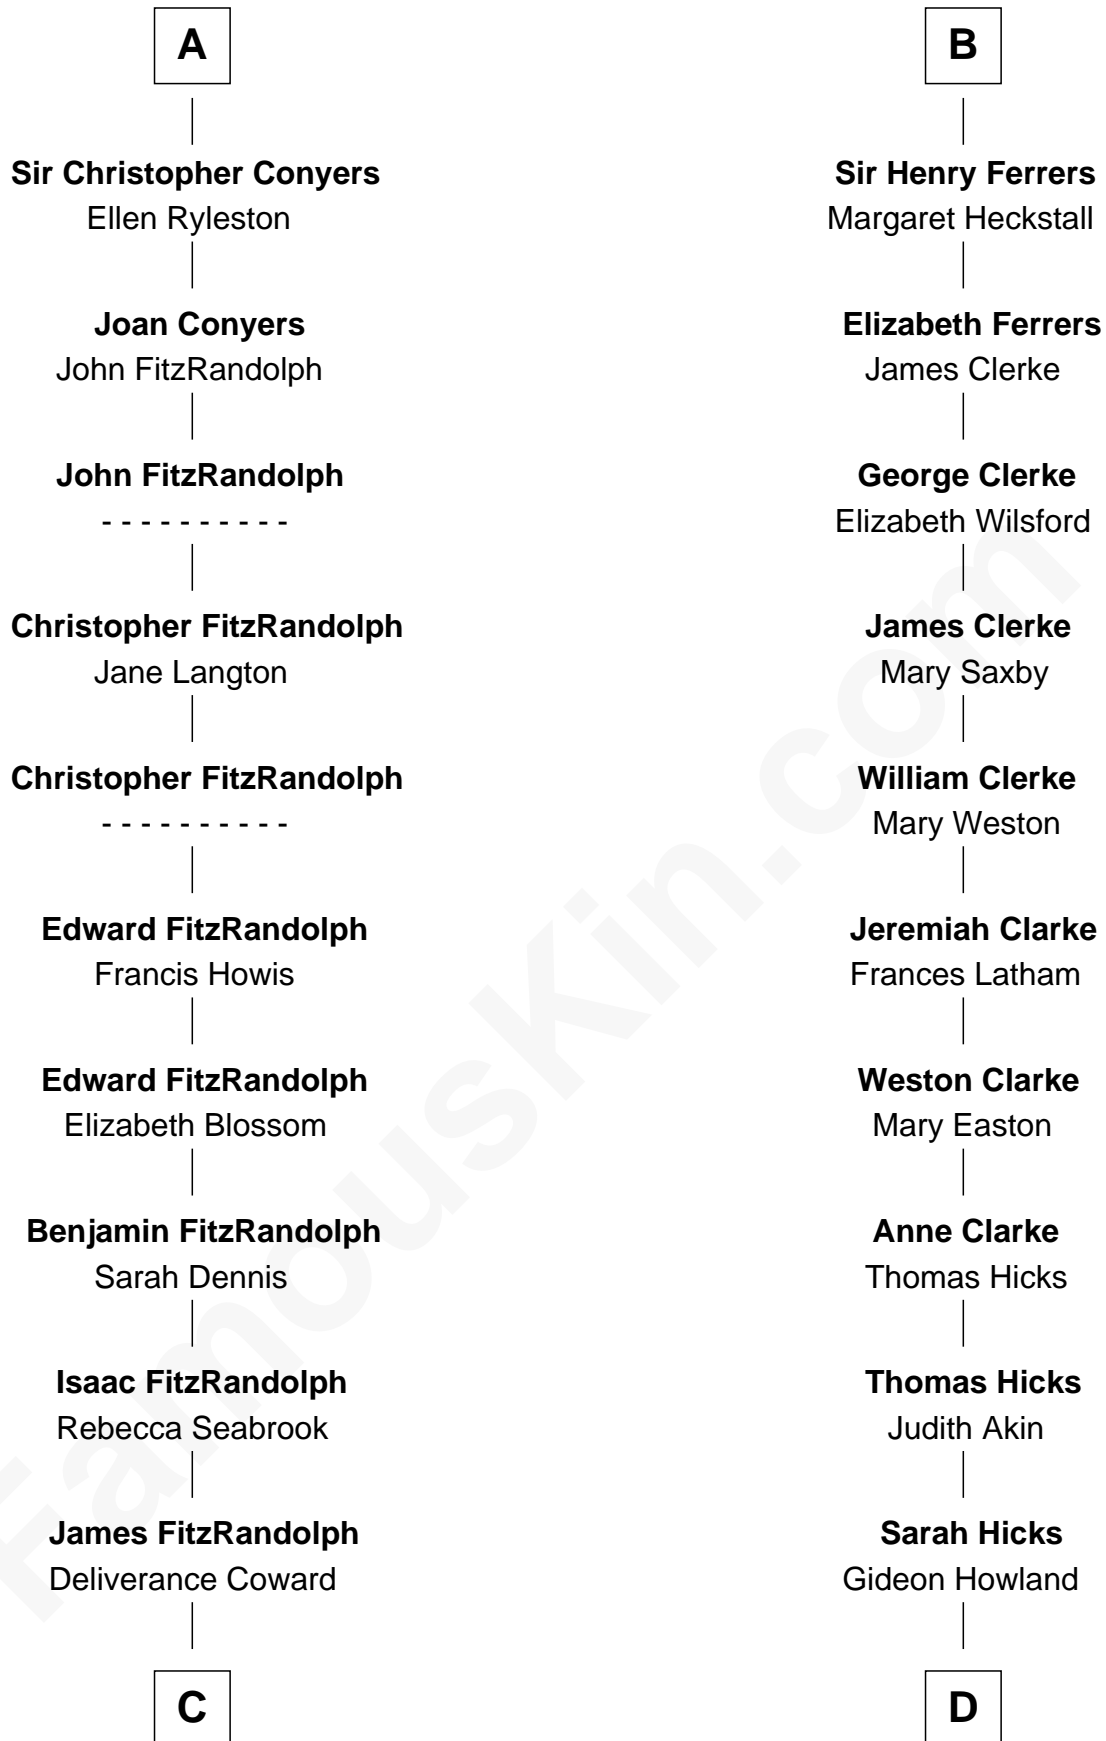

FamousKin.com
Relationship Chart of
Ellen Louise (Axson) Wilson
First Lady of President Woodrow Wilson

19th cousin 1 time removed of

Hetty Green
"The Witch of Wall Street"

C

Isaac FitzRandolph
Eleanor Hunter

Rebecca Longstreet FitzRandolph
Rev. Isaac Stockton Keith Axson

Rev. Samuel Edward Axson
Margaret Jane Hoyt

Ellen Louise (Axson) Wilson
First Lady of Woodrow Wilson

D

Gideon Howland
Mehitable Howland

Abby Slocum Howland
Edward Mott Robinson

Hetty Green
"The Witch of Wall Street"

FamousKin.com