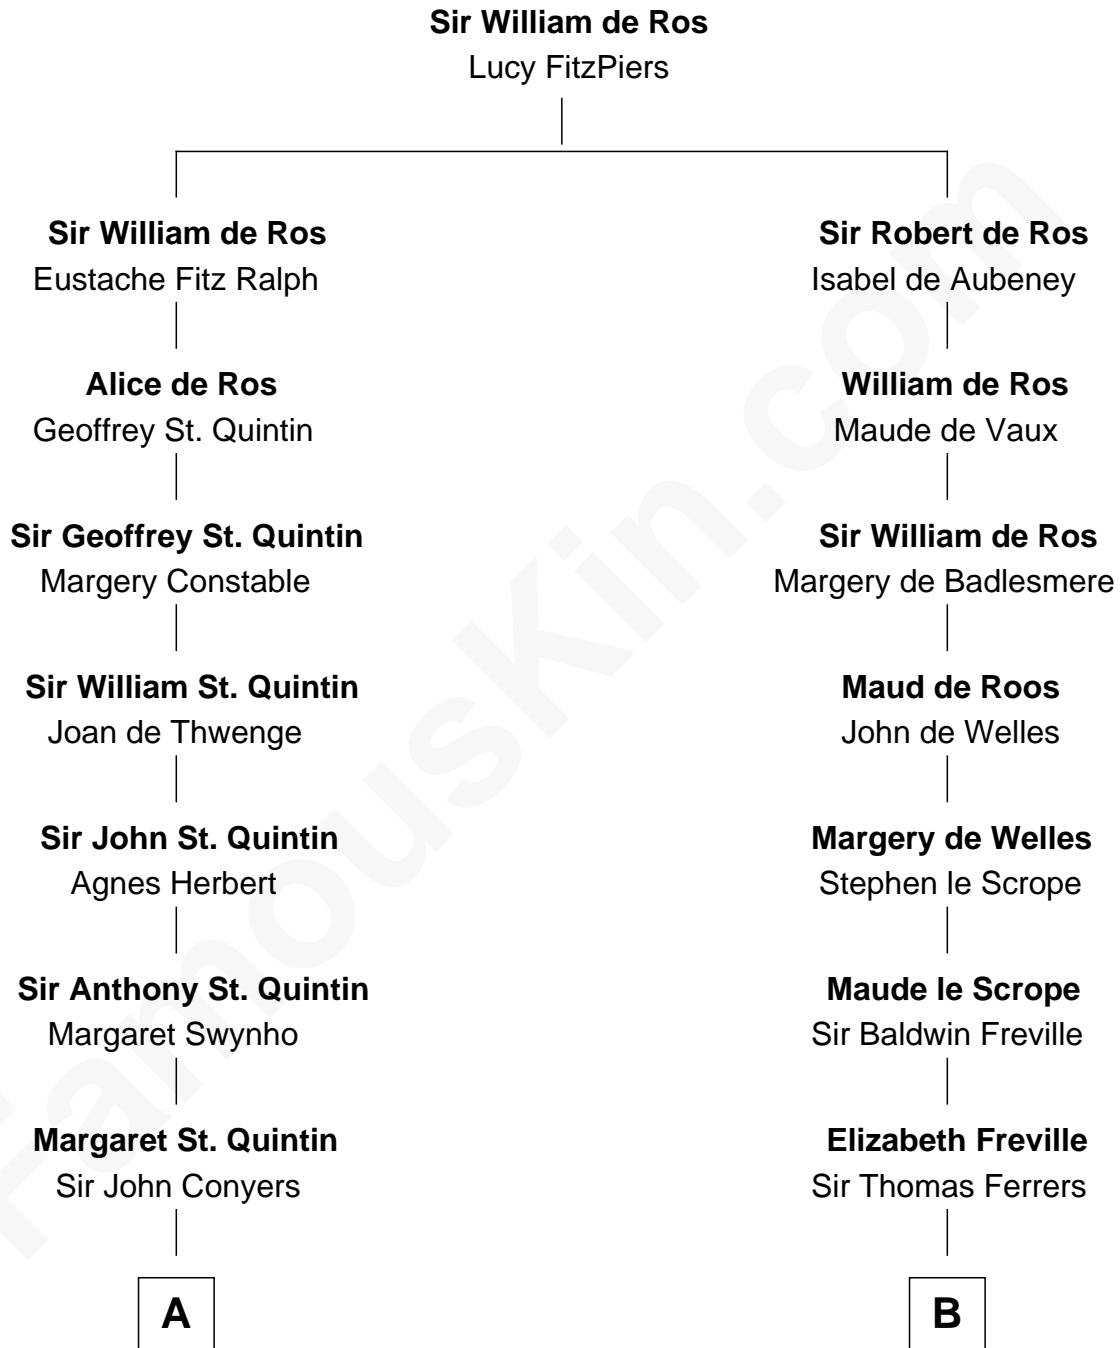

FamousKin.com
Relationship Chart of
Ellen Louise (Axson) Wilson
First Lady of President Woodrow Wilson

19th cousin 1 time removed of

Hetty Green
"The Witch of Wall Street"

C

Isaac FitzRandolph
Eleanor Hunter

Rebecca Longstreet FitzRandolph
Rev. Isaac Stockton Keith Axson

Rev. Samuel Edward Axson
Margaret Jane Hoyt

Ellen Louise (Axson) Wilson
First Lady of Woodrow Wilson

D

Gideon Howland
Mehitable Howland

Abby Slocum Howland
Edward Mott Robinson

Hetty Green
"The Witch of Wall Street"

FamousKin.com