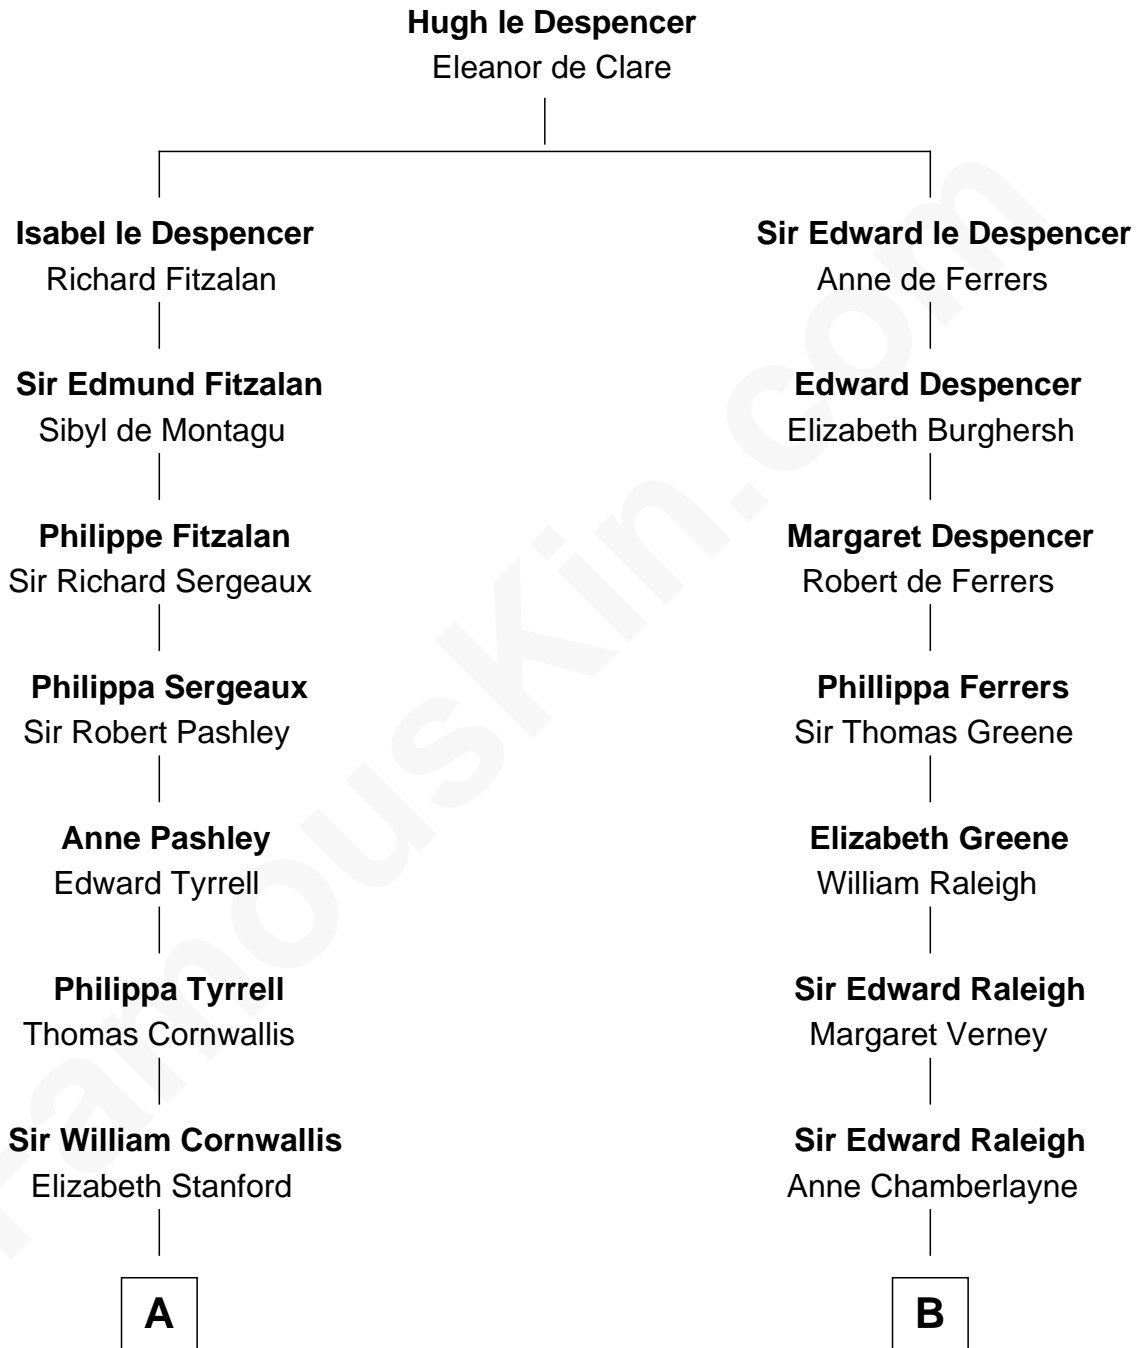

FamousKin.com
Relationship Chart of
Ellen Louise (Axson) Wilson
First Lady of President Woodrow Wilson

18th cousin 1 time removed of

Hetty Green
"The Witch of Wall Street"

C

Rebecca Longstreet FitzRandolph

Rev. Isaac Stockton Keith Axson

Rev. Samuel Edward Axson

Margaret Jane Hoyt

Ellen Louise (Axson) Wilson

First Lady of Woodrow Wilson

D

Abby Slocum Howland

Edward Mott Robinson

Hetty Green

"The Witch of Wall Street"

FamousKin.com