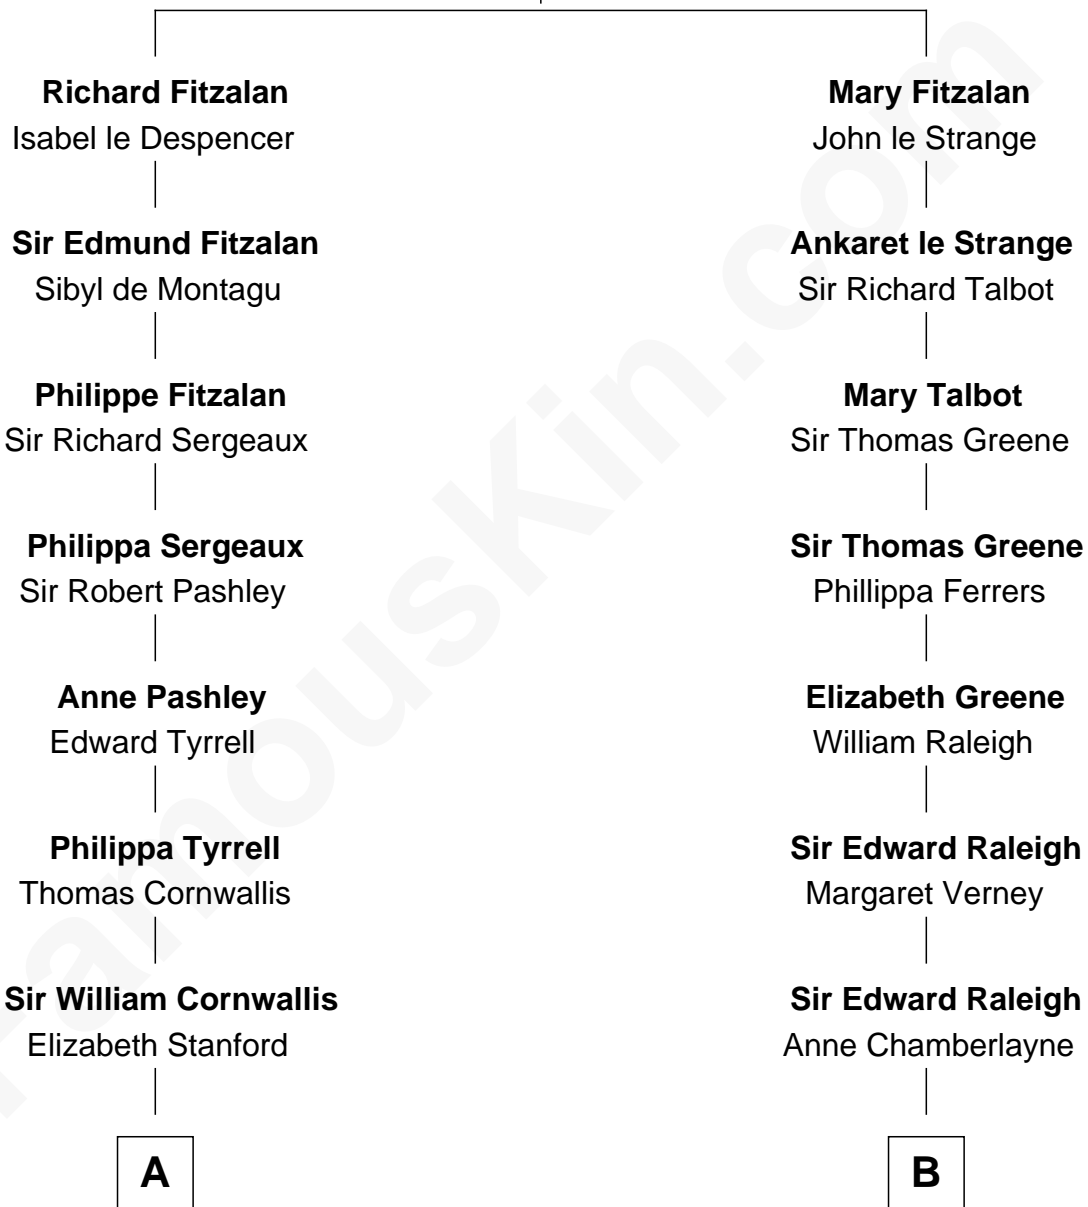

FamousKin.com
Relationship Chart of
Ellen Louise (Axson) Wilson
First Lady of President Woodrow Wilson

18th cousin 1 time removed of

Shanghai Pierce
Texas Cattleman

Edmund Fitzalan
 Alice de Warenne

C

Rebecca Longstreet FitzRandolph

Rev. Isaac Stockton Keith Axson

Rev. Samuel Edward Axson

Margaret Jane Hoyt

Ellen Louise (Axson) Wilson

First Lady of Woodrow Wilson

D

Jonathan D. Pearce

Hanna Phillips Head

Shanghai Pierce

Texas Cattleman

FamousKin.com