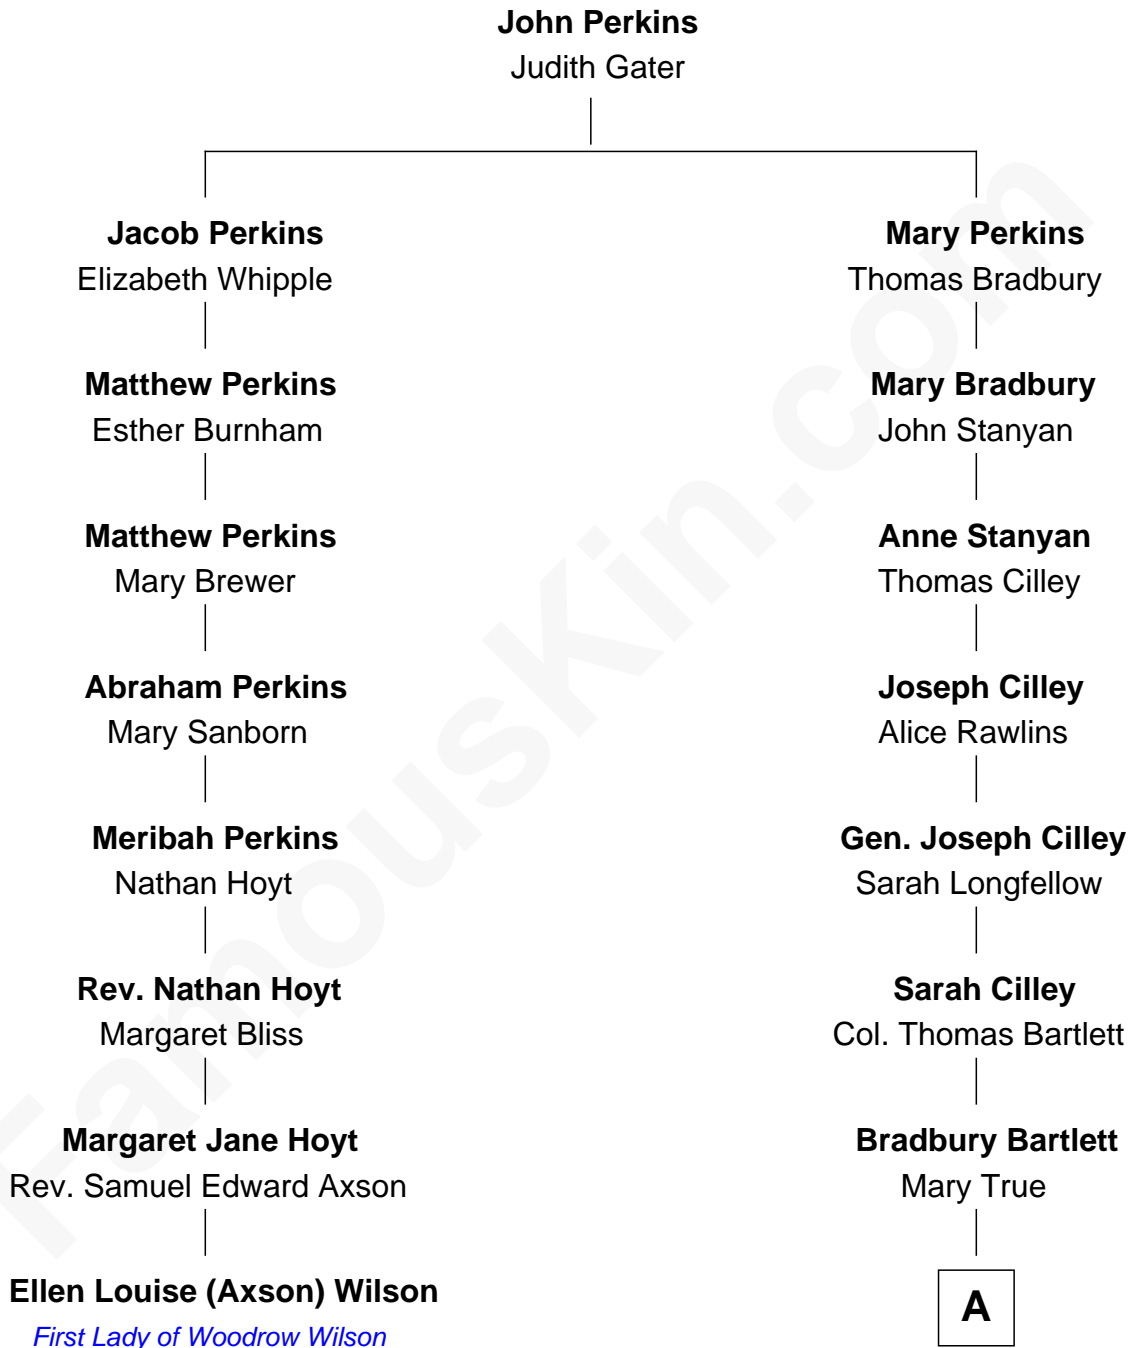

**FamousKin.com**  
**Relationship Chart of**  
**Ellen Louise (Axson) Wilson**  
*First Lady of President Woodrow Wilson*

7th cousin 3 times removed of

**Alan Shepard**  
*Mercury and Apollo Astronaut*

**A**

—  
**Thomas Bradbury Bartlett**  
Victoria Elizabeth Williams Cilley

—  
**Annie Elizabeth Bartlett**  
Frederick Johnson Shepard

—  
**Alan Bartlett Shepard**  
Pauline Renza Emerson

—  
**Alan Shepard**  
*Mercury and Apollo Astronaut*