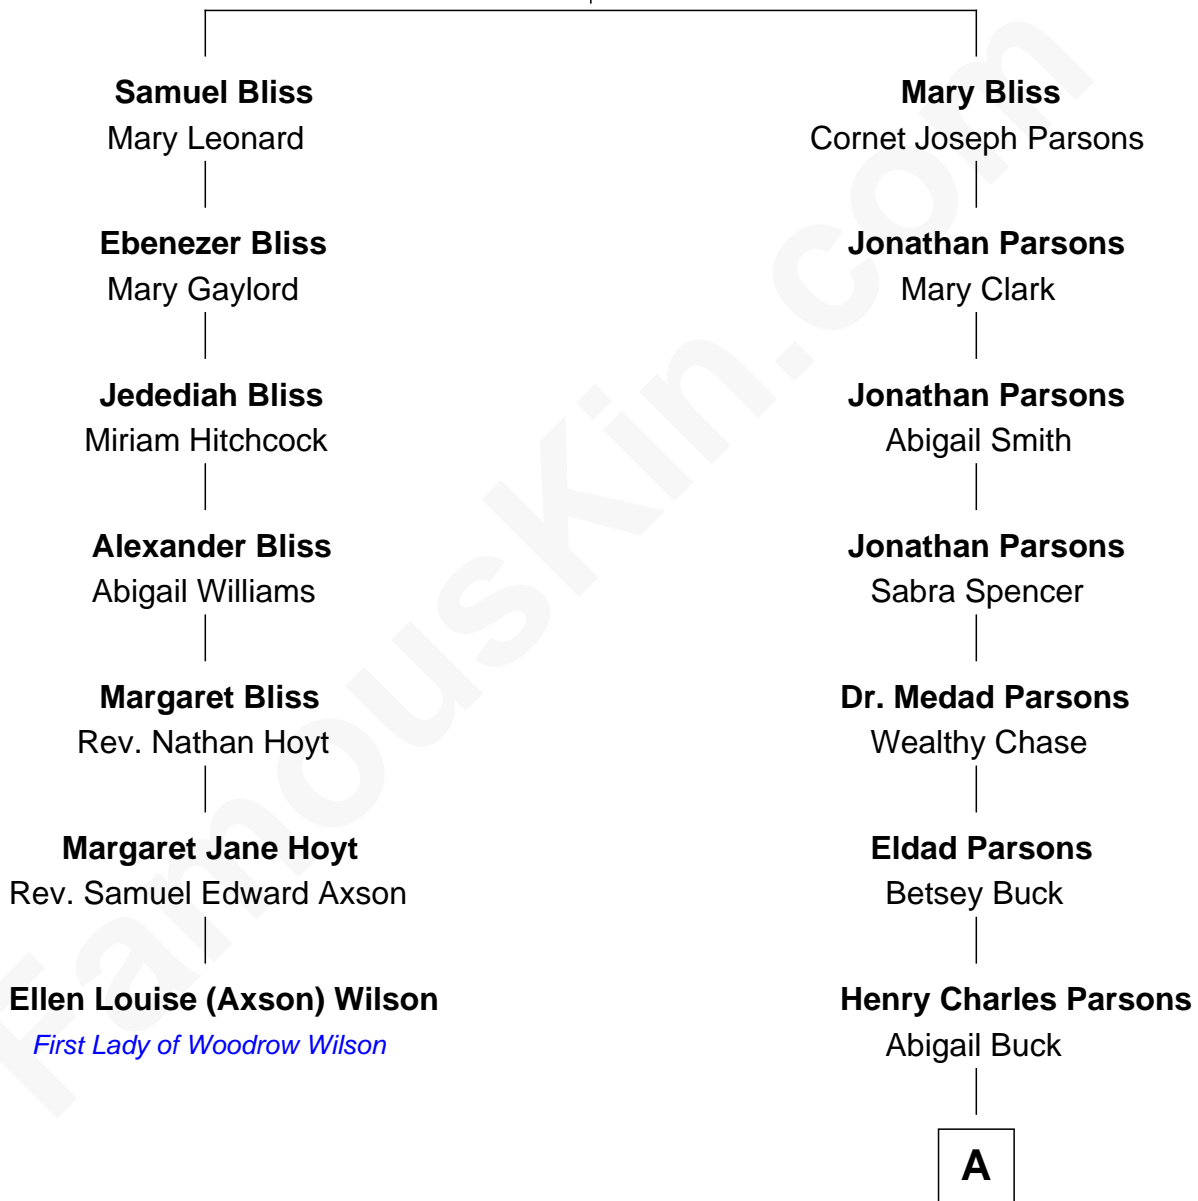

FamousKin.com
Relationship Chart of
Ellen Louise (Axson) Wilson
First Lady of President Woodrow Wilson

6th cousin 3 times removed of

John Wayne
Movie Actor

Thomas Bliss
 Margaret Hulins

A

—
Wealthy Chase Parsons

Marion Mitchell Morrison

—
Clyde Leonard Morrison

Mary Alberta Brown

—
John Wayne

Movie Actor

FamousKin.com