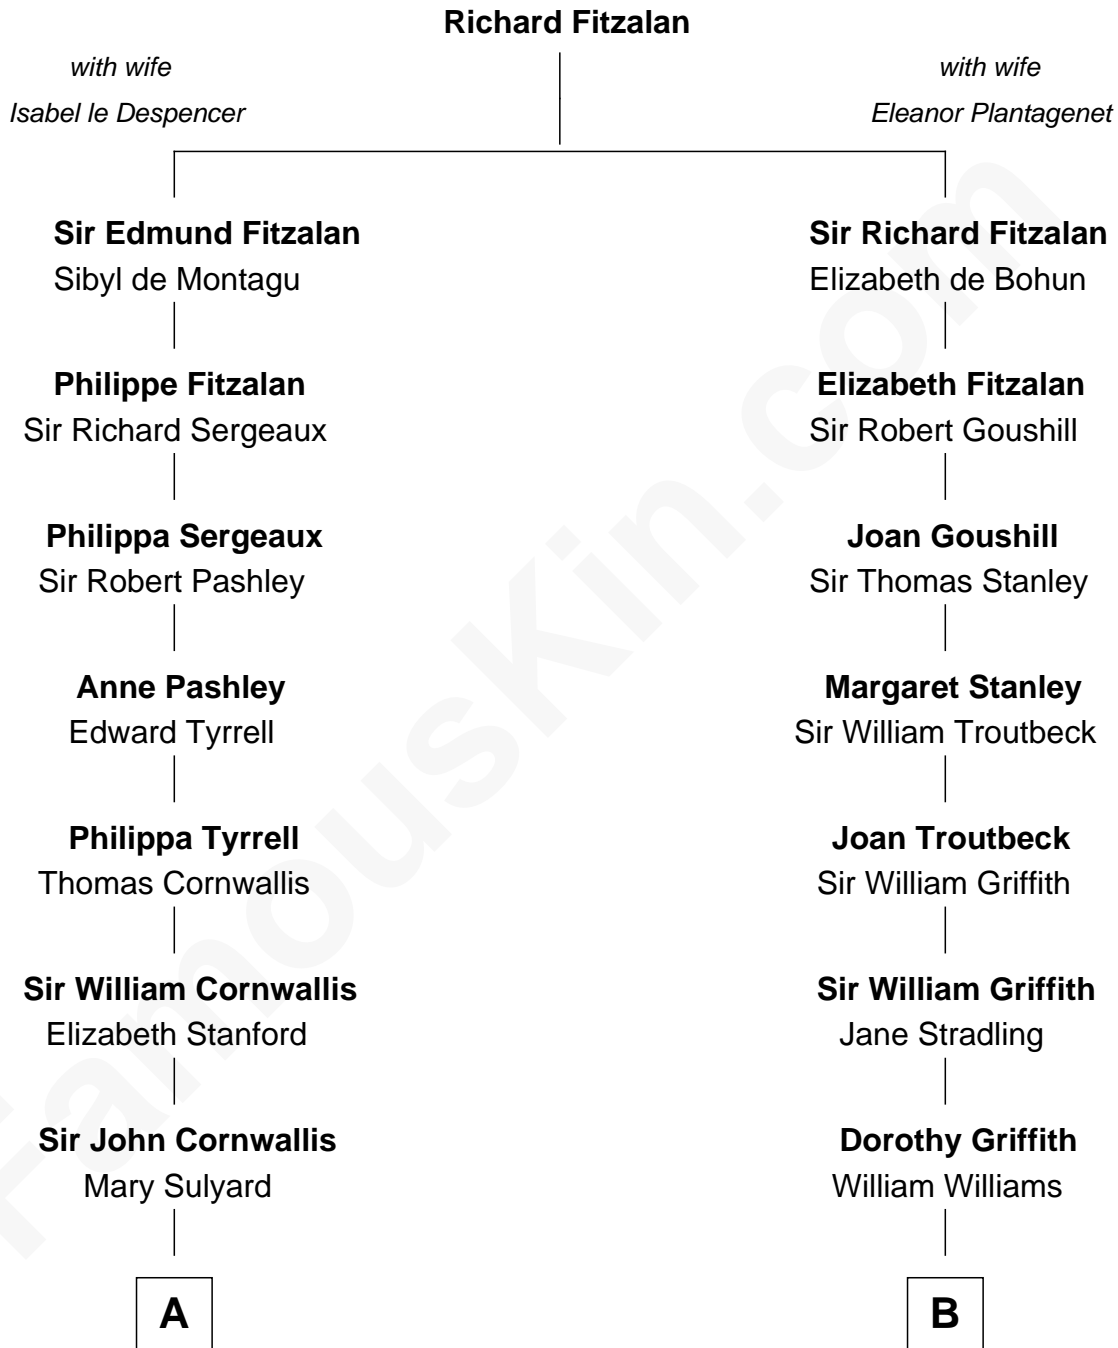

FamousKin.com
Relationship Chart of
Ellen Louise (Axson) Wilson
First Lady of President Woodrow Wilson

14th cousin 4 times removed of

Abigail (Smith) Adams
First Lady of President John Adams

C

Rev. Samuel Edward Axson

Margaret Jane Hoyt

Ellen Louise (Axson) Wilson

First Lady of Woodrow Wilson

FamousKin.com