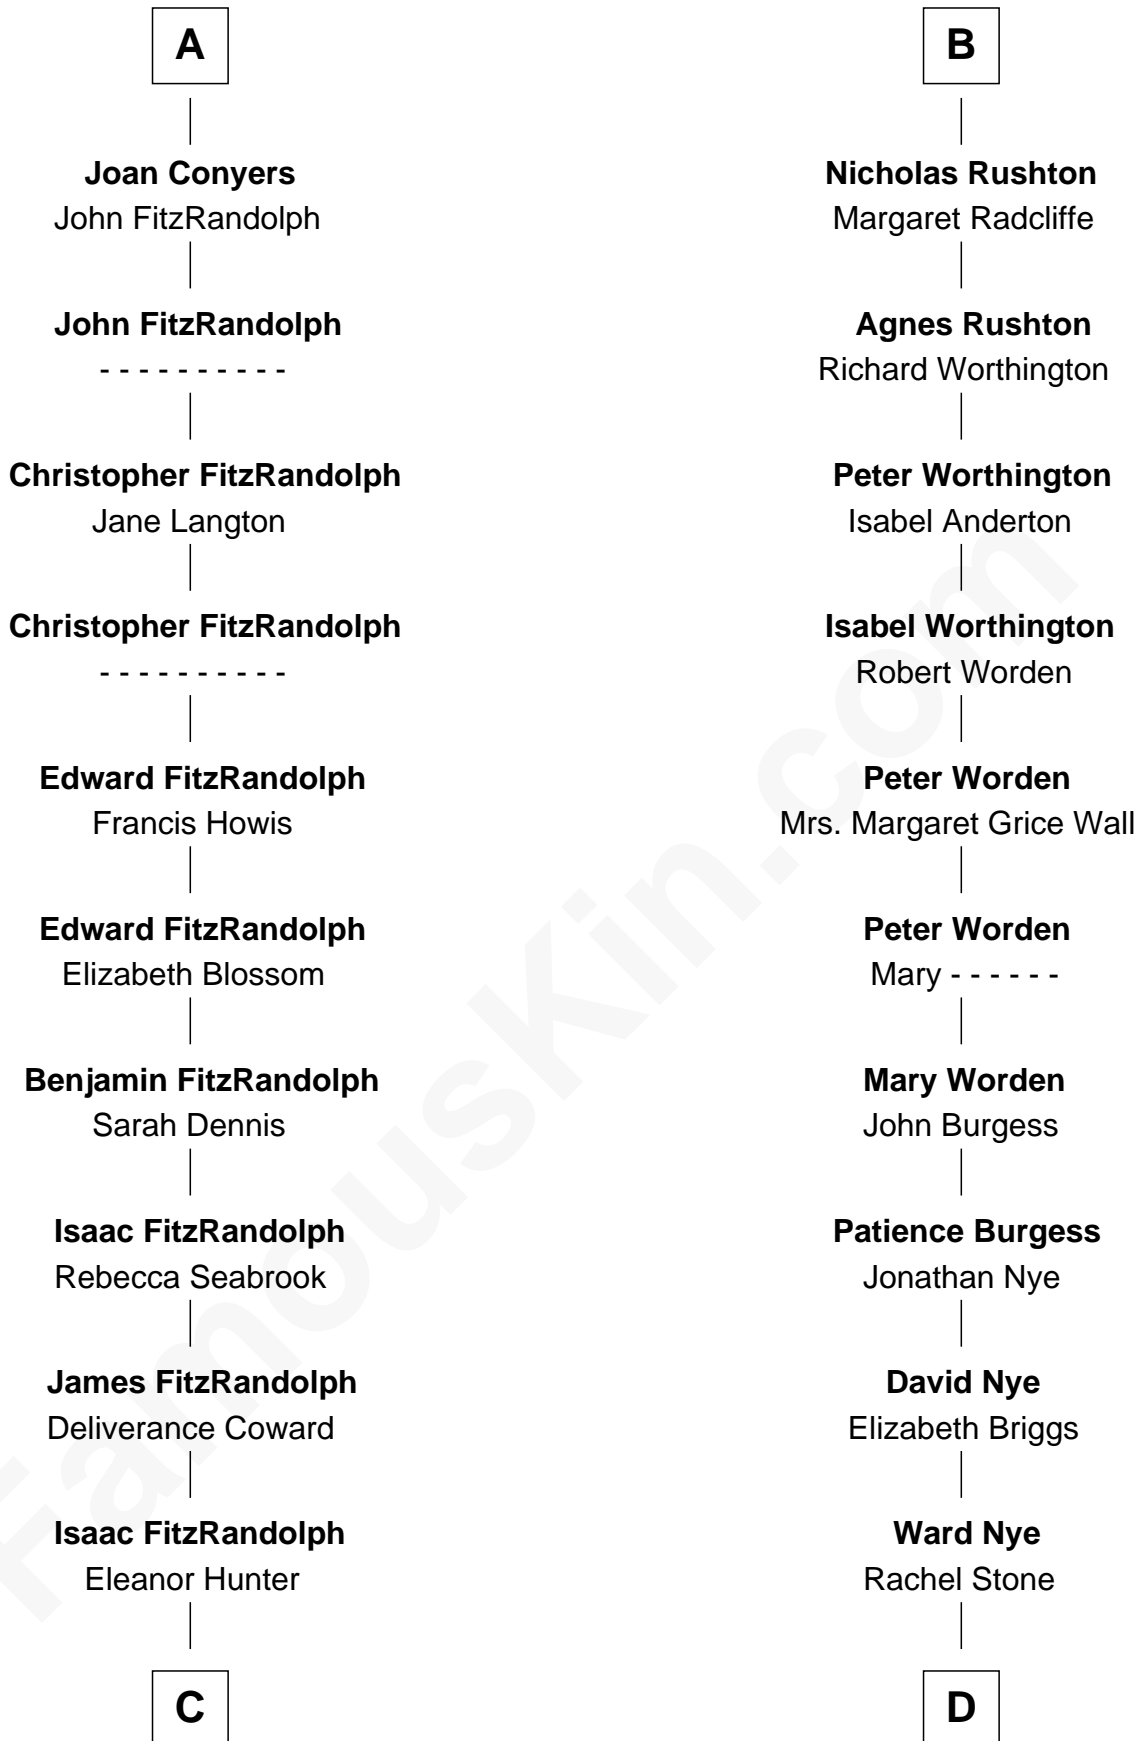

FamousKin.com
Relationship Chart of
Ellen Louise (Axson) Wilson
First Lady of President Woodrow Wilson

19th cousin 2 times removed of

Bill Nye
TV's The Science Guy

Sir William de Ros
 Eustache Fitz Ralph

C

Rebecca Longstreet FitzRandolph

Rev. Isaac Stockton Keith Axson

Rev. Samuel Edward Axson

Margaret Jane Hoyt

Ellen Louise (Axson) Wilson

First Lady of Woodrow Wilson

D