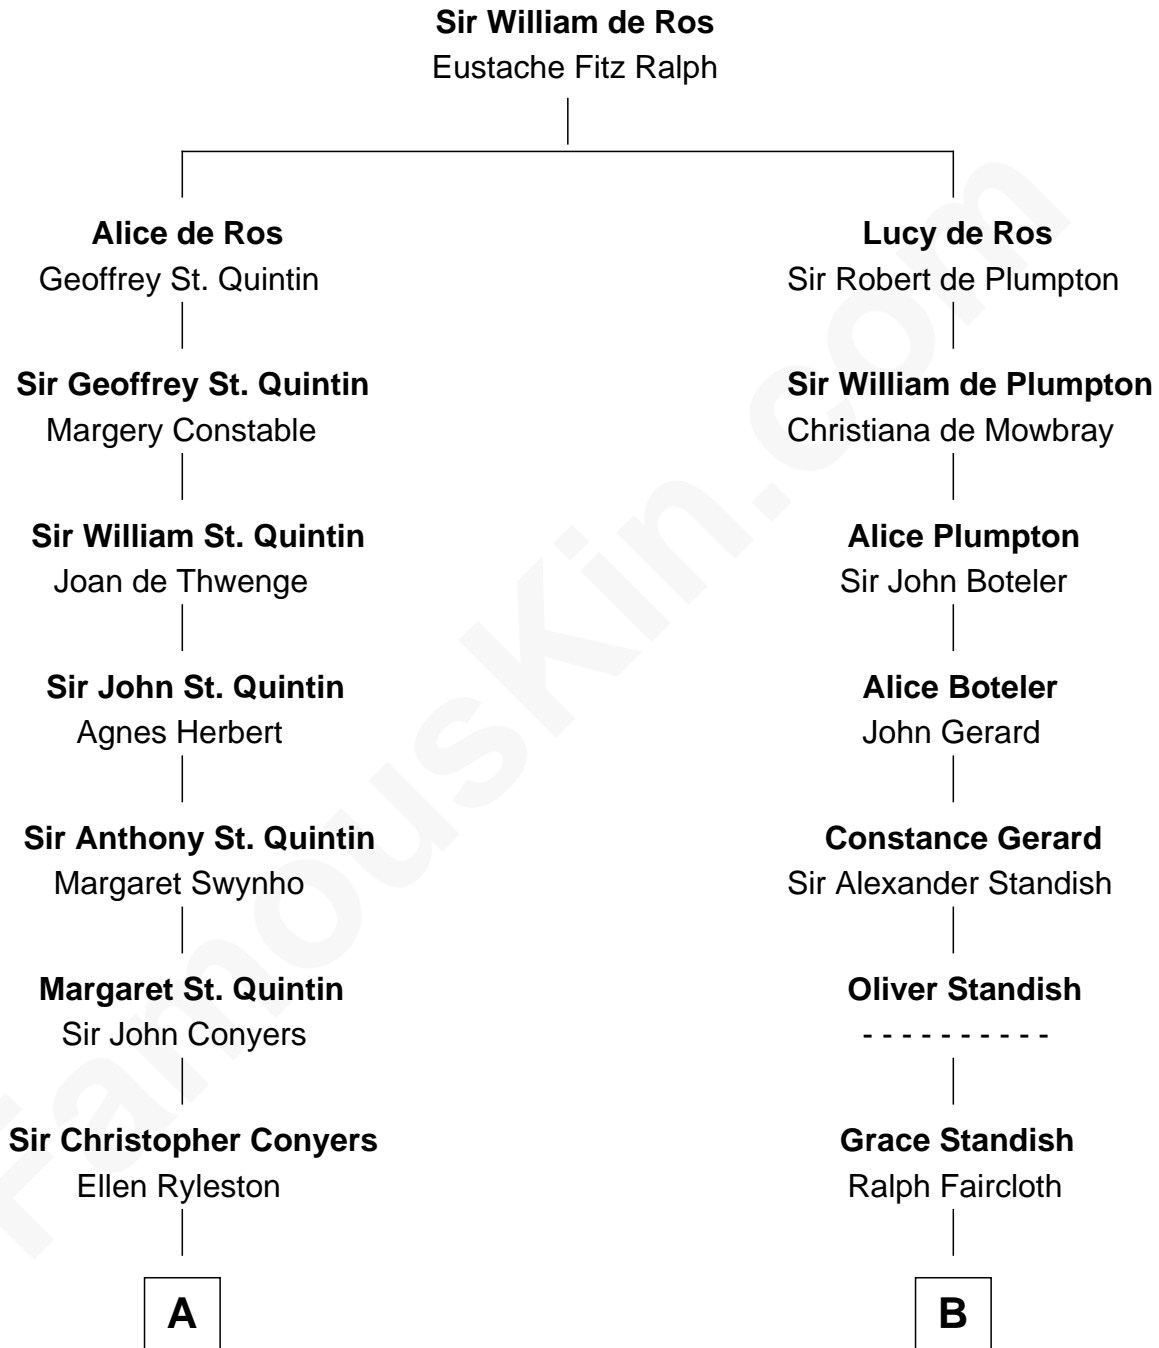

FamousKin.com

Relationship Chart of Ellen Louise (Axson) Wilson

First Lady of President Woodrow Wilson

15th cousin 4 times removed of

John Hancock

Signer of the Declaration of Independence

C

Rebecca Longstreet FitzRandolph

Rev. Isaac Stockton Keith Axson

Rev. Samuel Edward Axson

Margaret Jane Hoyt

Ellen Louise (Axson) Wilson

First Lady of Woodrow Wilson

FamousKin.com