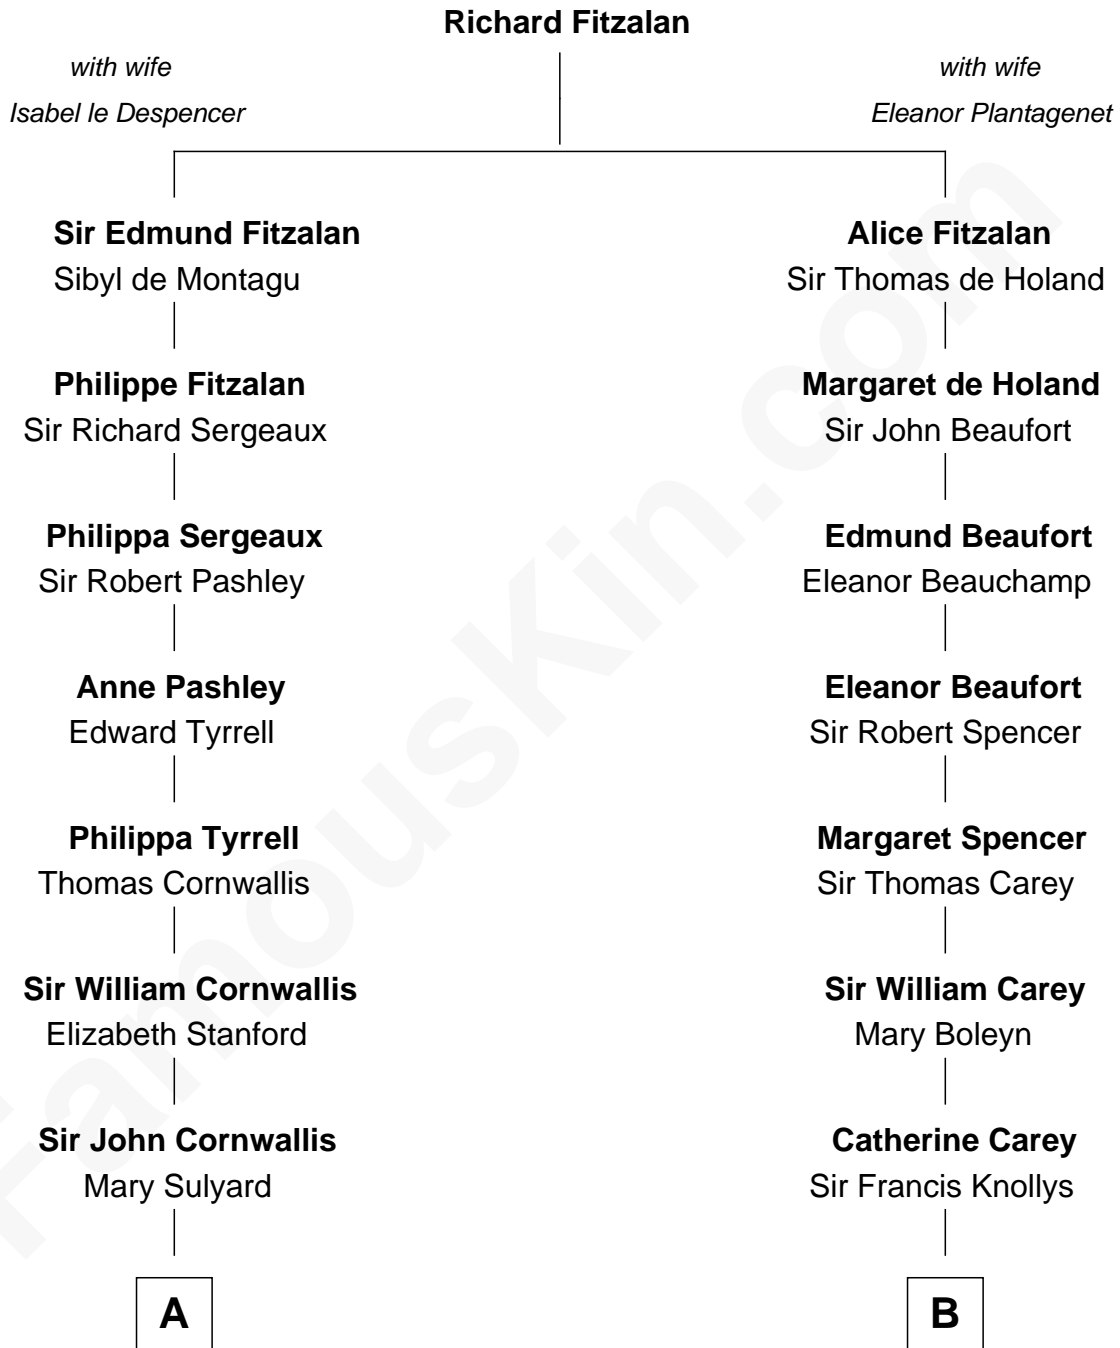

FamousKin.com
Relationship Chart of
Ellen Louise (Axson) Wilson
First Lady of President Woodrow Wilson

15th cousin 3 times removed of

Charles Darwin
Theory of Evolution

C

Rev. Samuel Edward Axson

Margaret Jane Hoyt

Ellen Louise (Axson) Wilson

First Lady of Woodrow Wilson

FamousKin.com