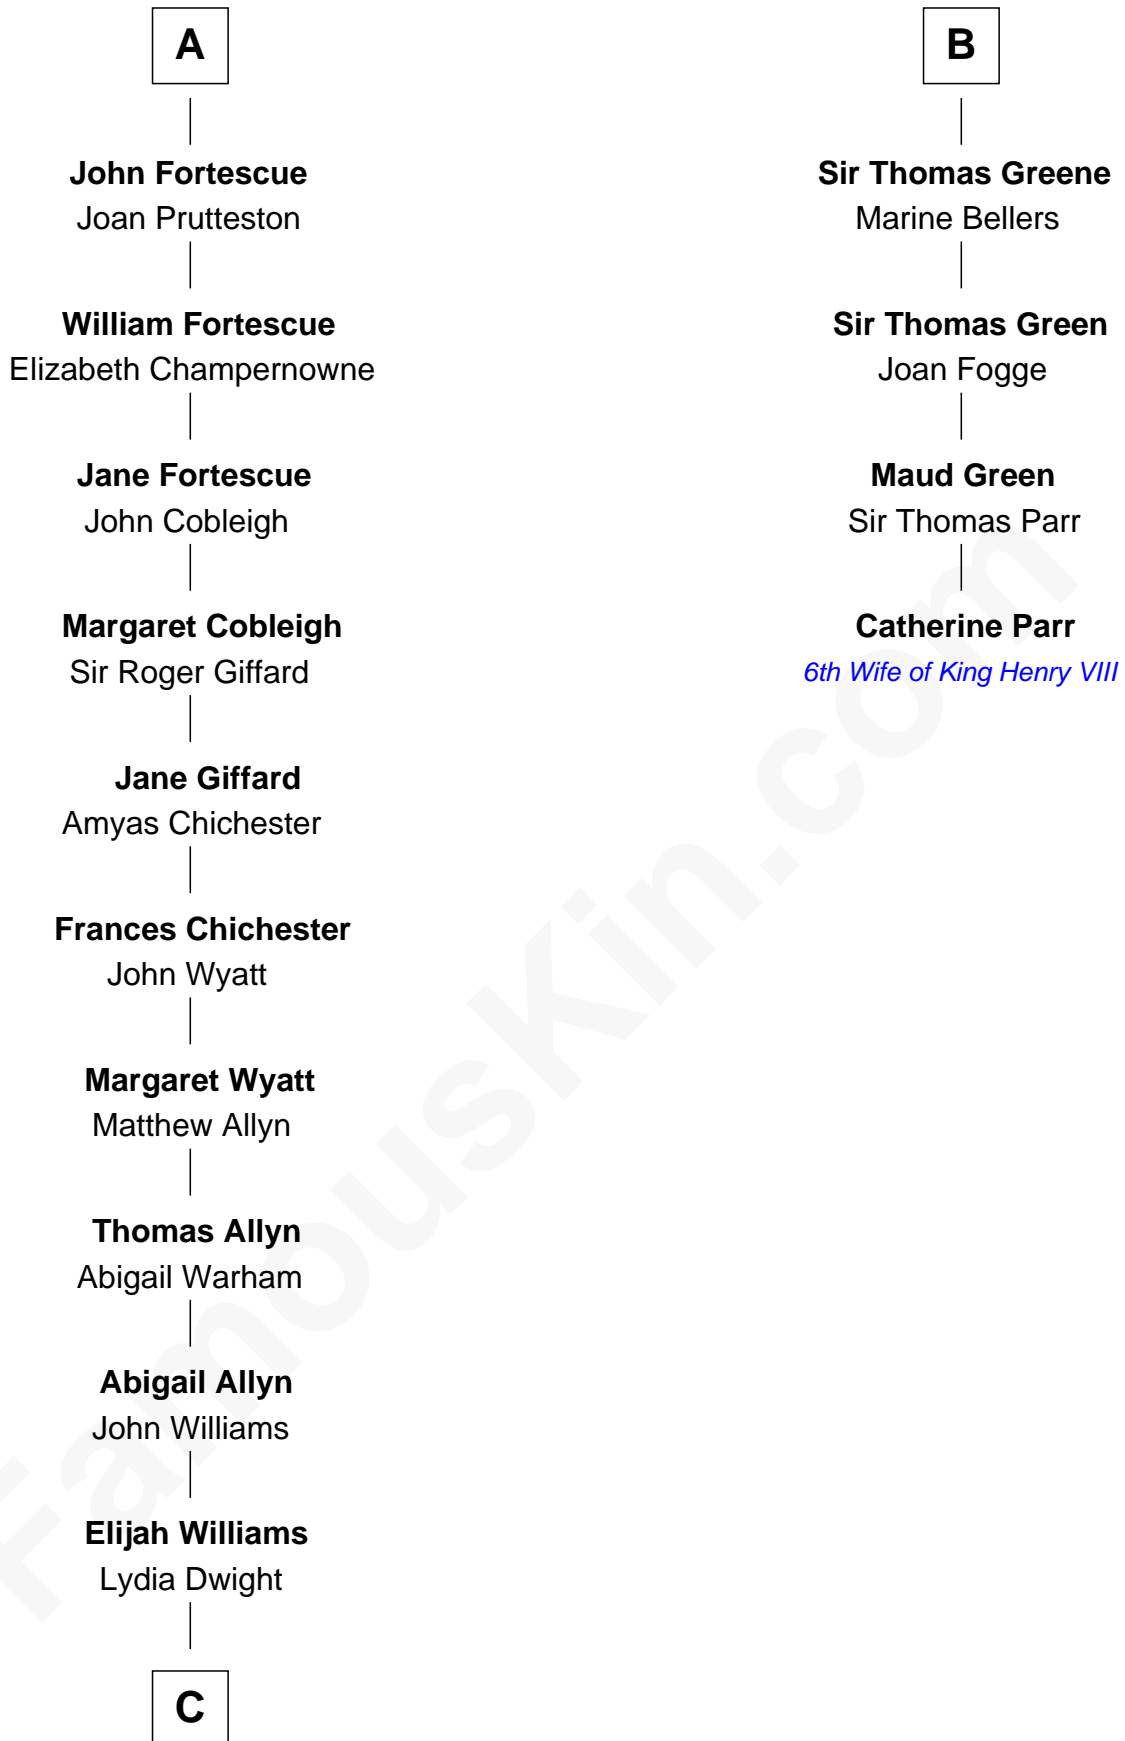

FamousKin.com
Relationship Chart of
Ellen Louise (Axson) Wilson
First Lady of President Woodrow Wilson

10th cousin 11 times removed of

Catherine Parr
6th Wife of King Henry VIII

C

Abigail Williams

Thomas Williams

Abigail Williams

Alexander Bliss

Margaret Bliss

Rev. Nathan Hoyt

Margaret Jane Hoyt

Rev. Samuel Edward Axson

Ellen Louise (Axson) Wilson

First Lady of Woodrow Wilson