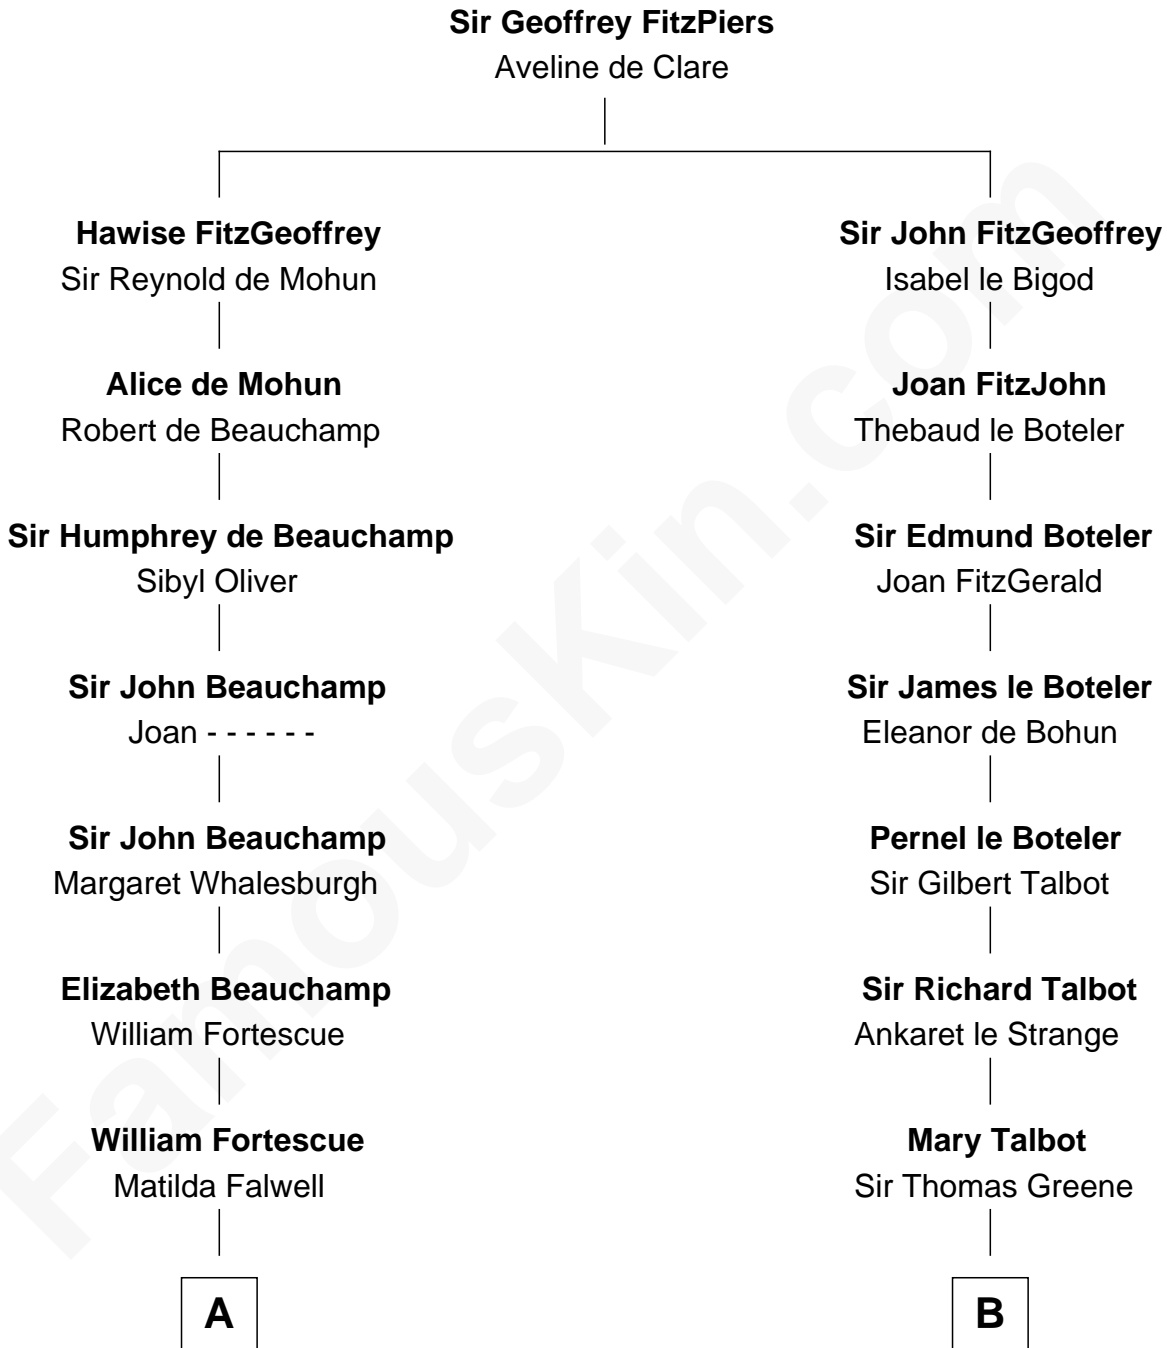

FamousKin.com
Relationship Chart of
Ellen Louise (Axson) Wilson
First Lady of President Woodrow Wilson

10th cousin 11 times removed of

Catherine Parr
6th Wife of King Henry VIII

C

Abigail Williams

Thomas Williams

Abigail Williams

Alexander Bliss

Margaret Bliss

Rev. Nathan Hoyt

Margaret Jane Hoyt

Rev. Samuel Edward Axson

Ellen Louise (Axson) Wilson

First Lady of Woodrow Wilson