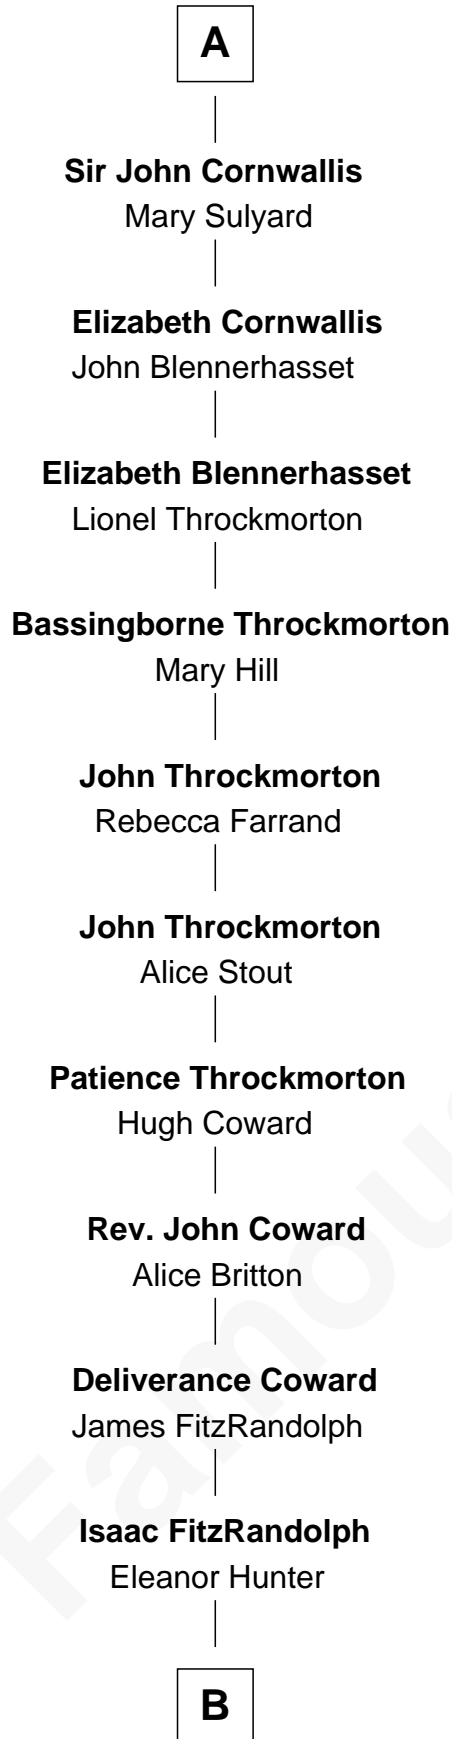

**FamousKin.com**  
**Relationship Chart of**  
**Ellen Louise (Axson) Wilson**  
*First Lady of President Woodrow Wilson*

6th cousin 13 times removed of

**Catherine Parr**  
*6th Wife of King Henry VIII*

**B**

Rebecca Longstreet FitzRandolph

Rev. Isaac Stockton Keith Axson

Rev. Samuel Edward Axson

Margaret Jane Hoyt

Ellen Louise (Axson) Wilson

*First Lady of Woodrow Wilson*

FamousKin.com