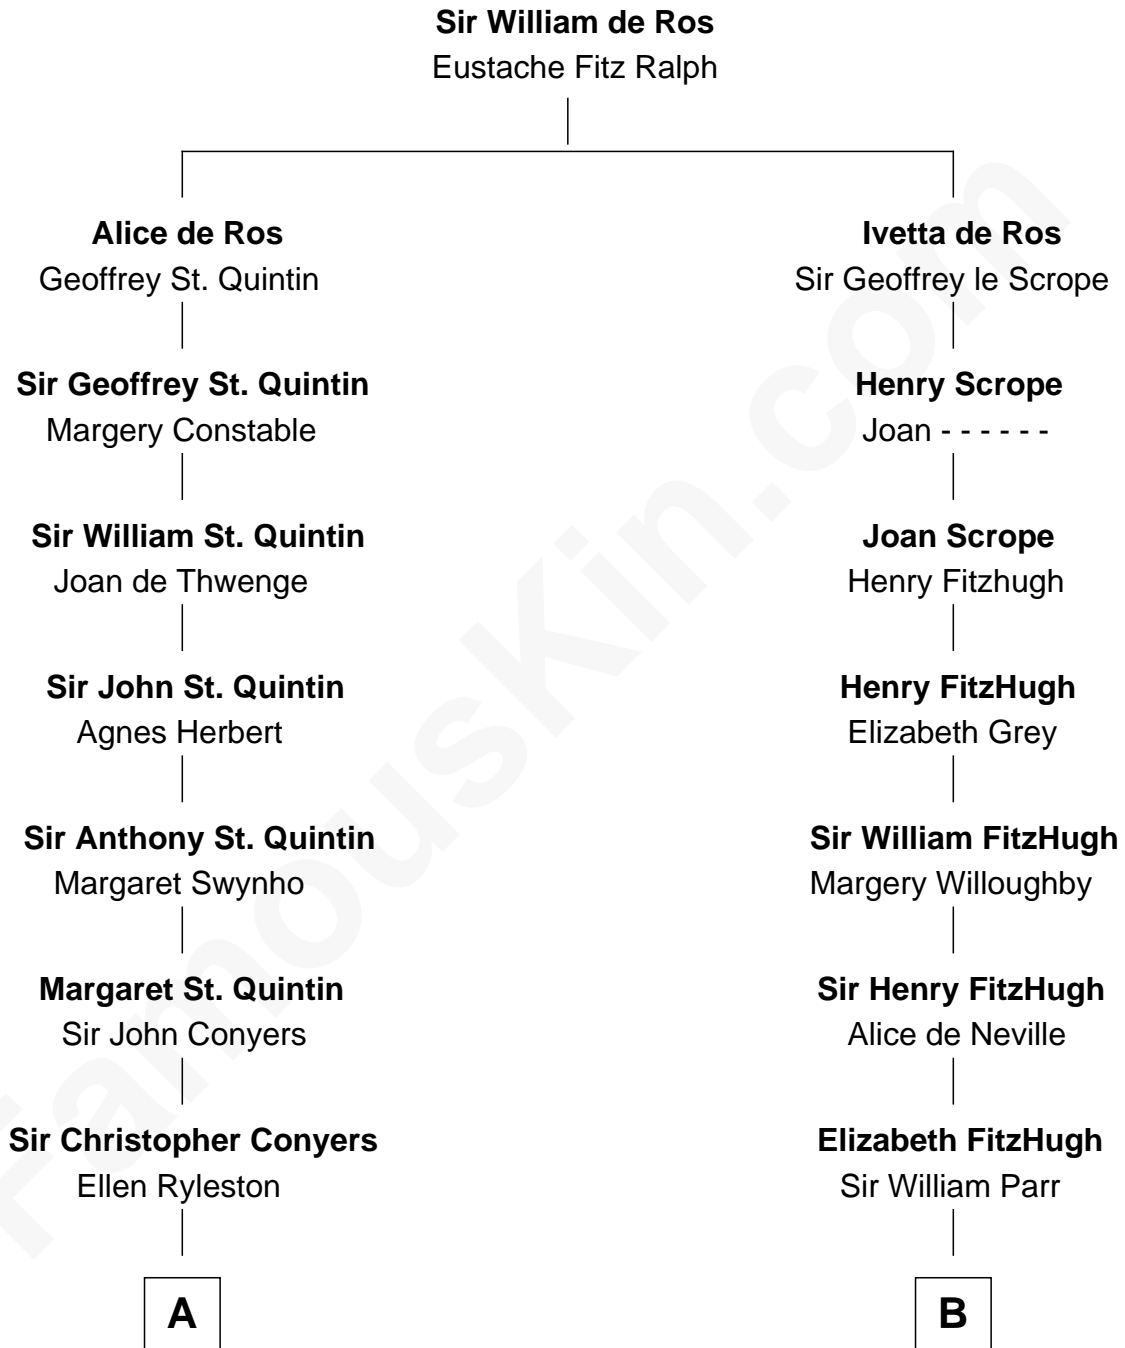

FamousKin.com
Relationship Chart of
Ellen Louise (Axson) Wilson
First Lady of President Woodrow Wilson

8th cousin 11 times removed of

Catherine Parr
6th Wife of King Henry VIII

C

Rebecca Longstreet FitzRandolph

Rev. Isaac Stockton Keith Axson

Rev. Samuel Edward Axson

Margaret Jane Hoyt

Ellen Louise (Axson) Wilson

First Lady of Woodrow Wilson

FamousKin.com