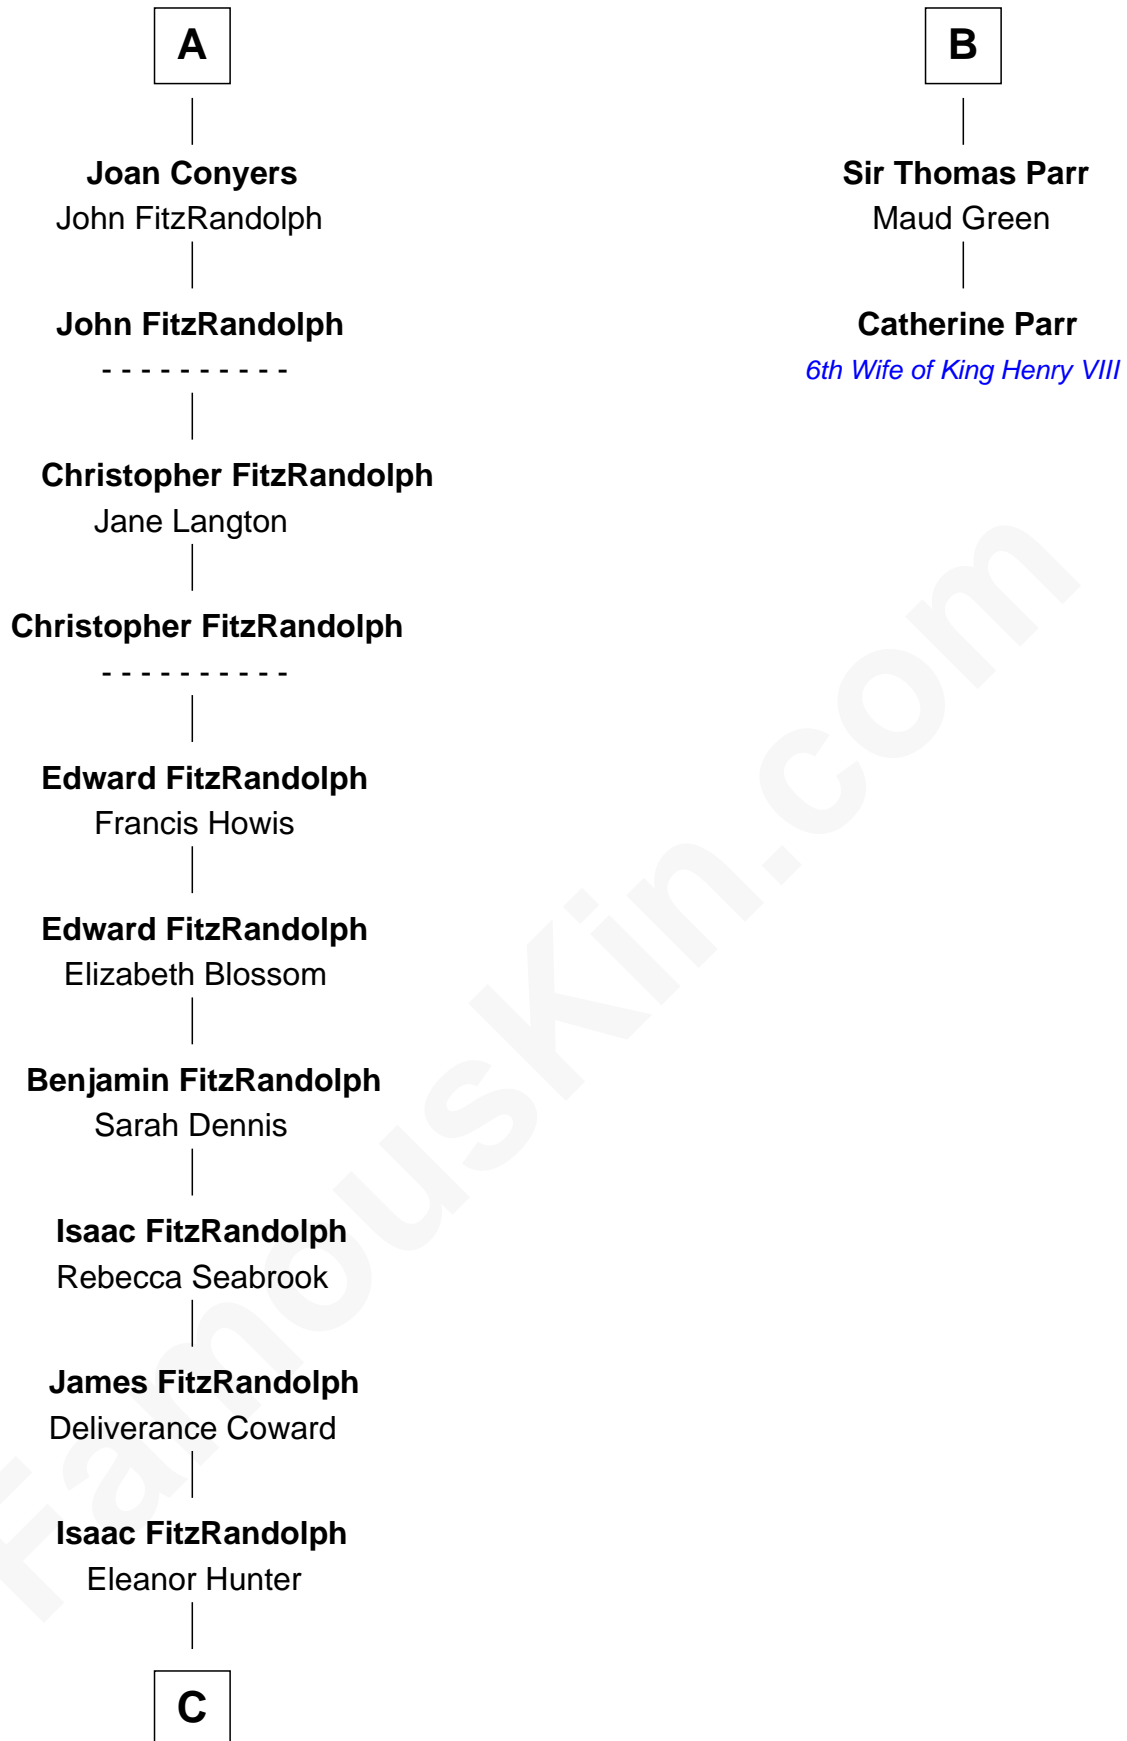

FamousKin.com
Relationship Chart of
Ellen Louise (Axson) Wilson
First Lady of President Woodrow Wilson

8th cousin 11 times removed of

Catherine Parr
6th Wife of King Henry VIII

C

Rebecca Longstreet FitzRandolph

Rev. Isaac Stockton Keith Axson

Rev. Samuel Edward Axson

Margaret Jane Hoyt

Ellen Louise (Axson) Wilson

First Lady of Woodrow Wilson

FamousKin.com