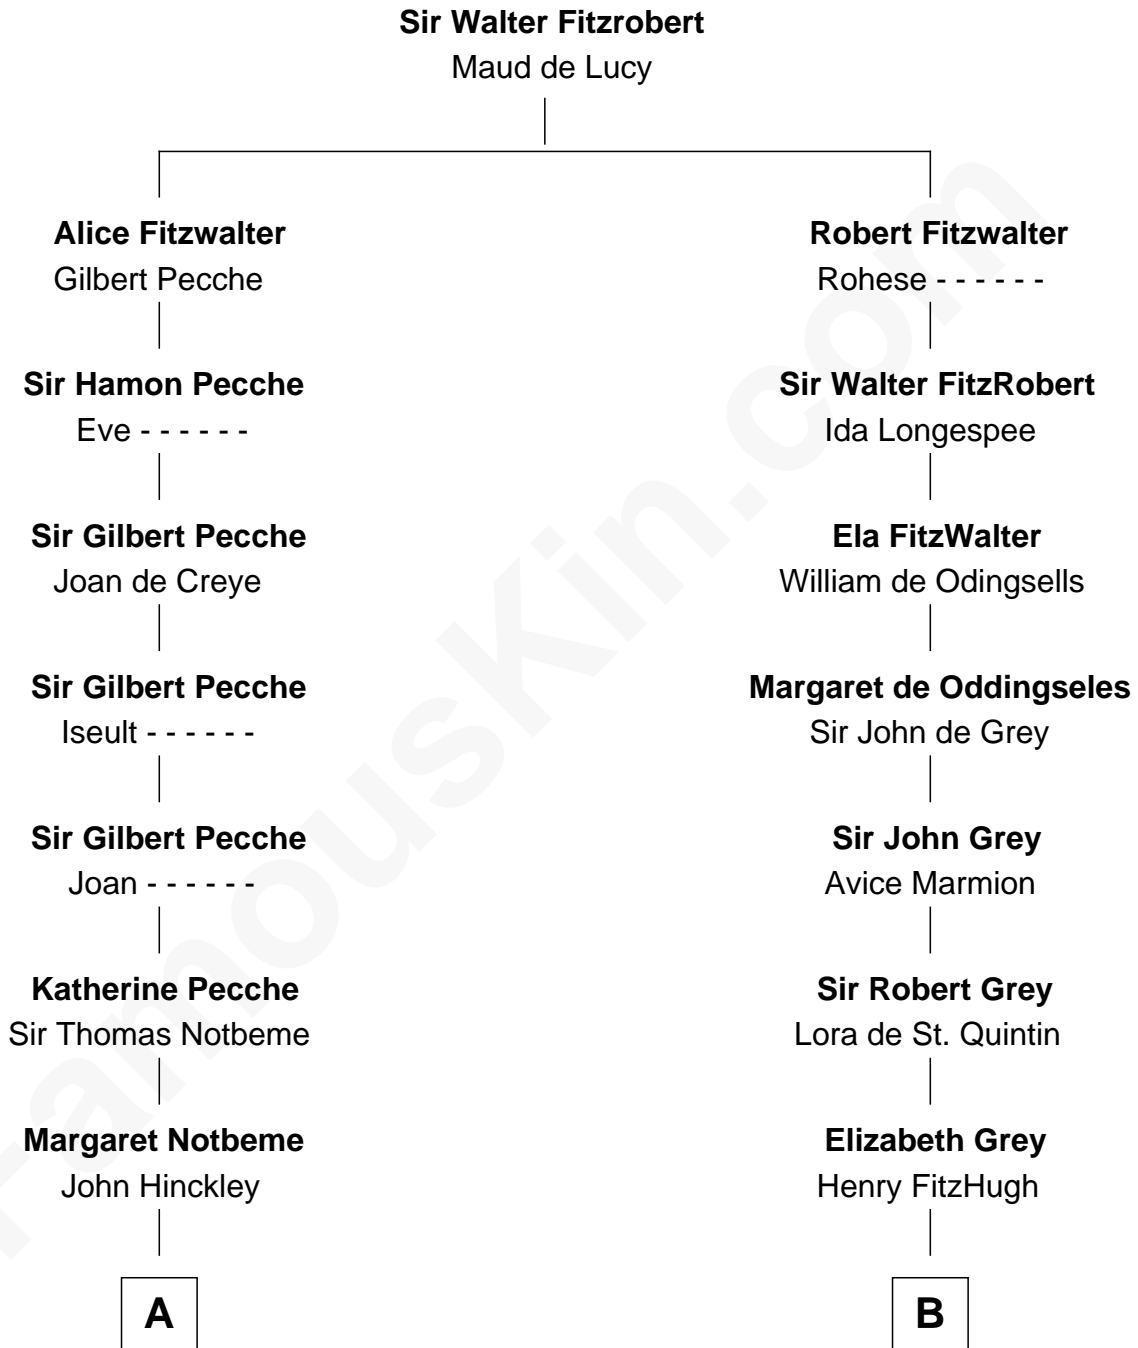

FamousKin.com
Relationship Chart of
Ellen Louise (Axson) Wilson
First Lady of President Woodrow Wilson

11th cousin 10 times removed of

Catherine Parr
6th Wife of King Henry VIII

C

—
Abraham Perkins

Mary Sanborn

—
Meribah Perkins

Nathan Hoyt

—
Rev. Nathan Hoyt

Margaret Bliss

—
Margaret Jane Hoyt

Rev. Samuel Edward Axson

—
Ellen Louise (Axson) Wilson

First Lady of Woodrow Wilson