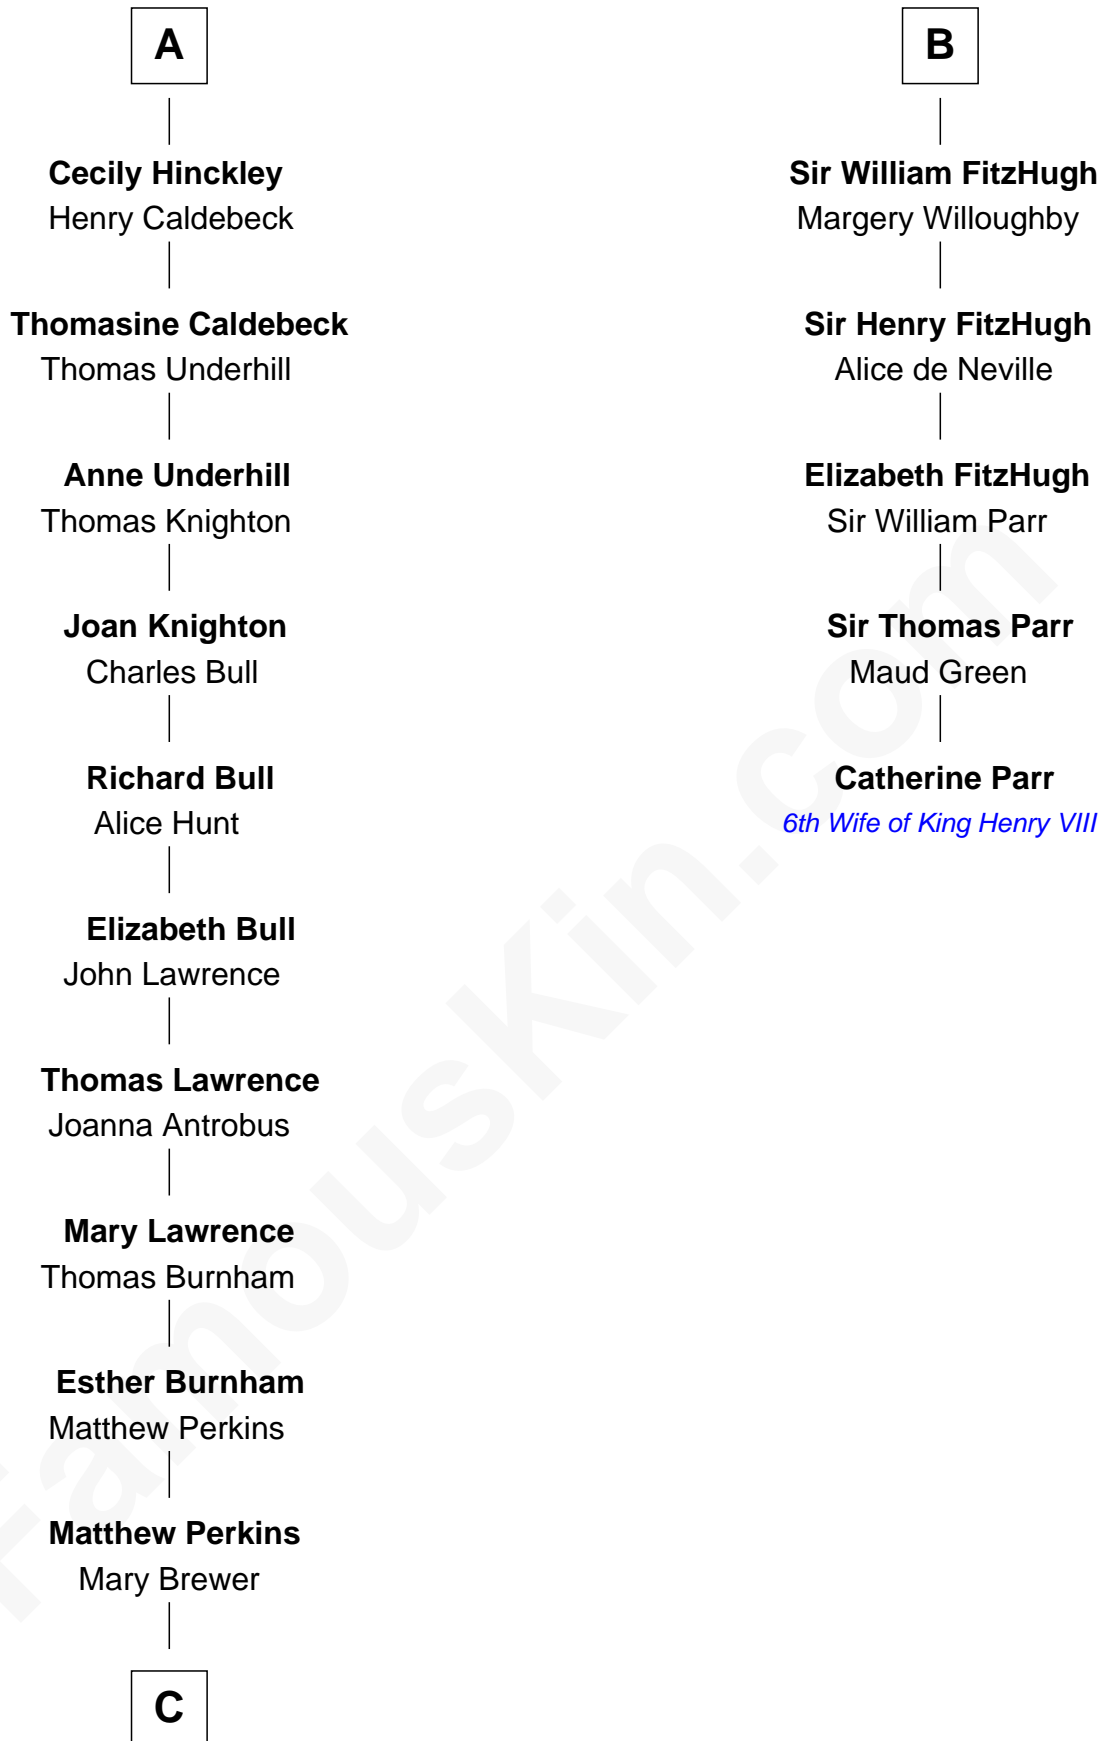

FamousKin.com
Relationship Chart of
Ellen Louise (Axson) Wilson
First Lady of President Woodrow Wilson

11th cousin 10 times removed of

Catherine Parr
6th Wife of King Henry VIII

C

—
Abraham Perkins

Mary Sanborn

—
Meribah Perkins

Nathan Hoyt

—
Rev. Nathan Hoyt

Margaret Bliss

—
Margaret Jane Hoyt

Rev. Samuel Edward Axson

—
Ellen Louise (Axson) Wilson

First Lady of Woodrow Wilson