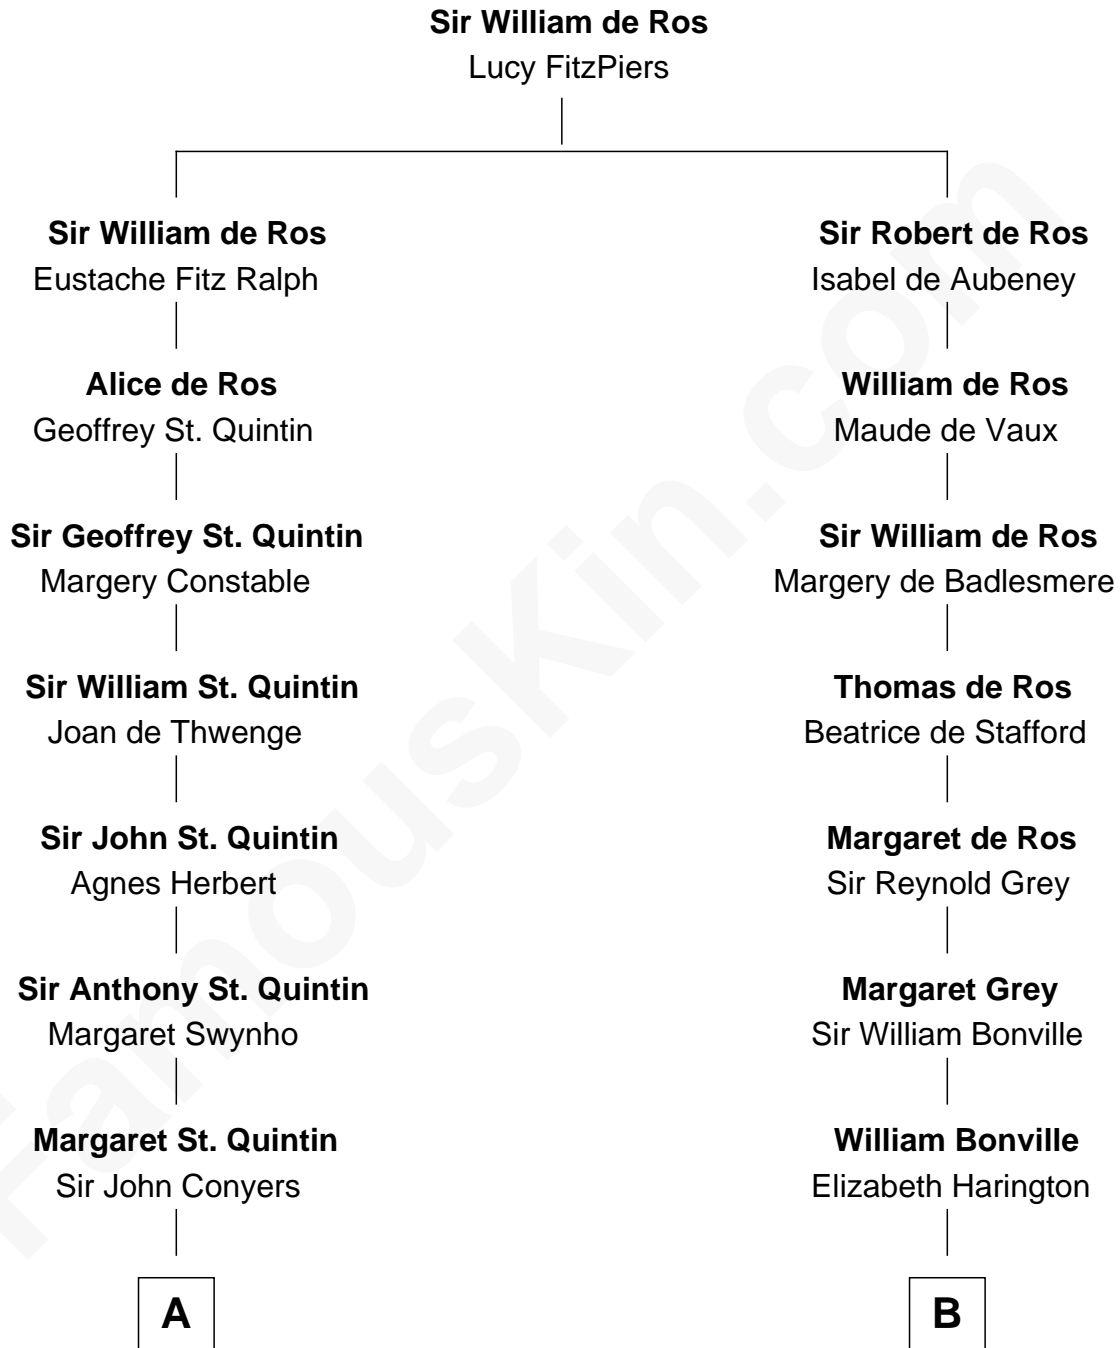

FamousKin.com
Relationship Chart of
Ellen Louise (Axson) Wilson
First Lady of President Woodrow Wilson

20th cousin 1 time removed of

John Kerry
68th U.S. Secretary of State

C

Isaac FitzRandolph
Eleanor Hunter

Rebecca Longstreet FitzRandolph
Rev. Isaac Stockton Keith Axson

Rev. Samuel Edward Axson
Margaret Jane Hoyt

Ellen Louise (Axson) Wilson
First Lady of Woodrow Wilson

D

Robert Charles Winthrop
Elizabeth Cabot Blanchard

Robert Charles Winthrop
Elizabeth Mason

Margaret Tyndal Winthrop
James Grant Forbes

Rosemary Isabel Forbes
Richard John Kerry

John Kerry
68th U.S. Secretary of State

FamousKin.com