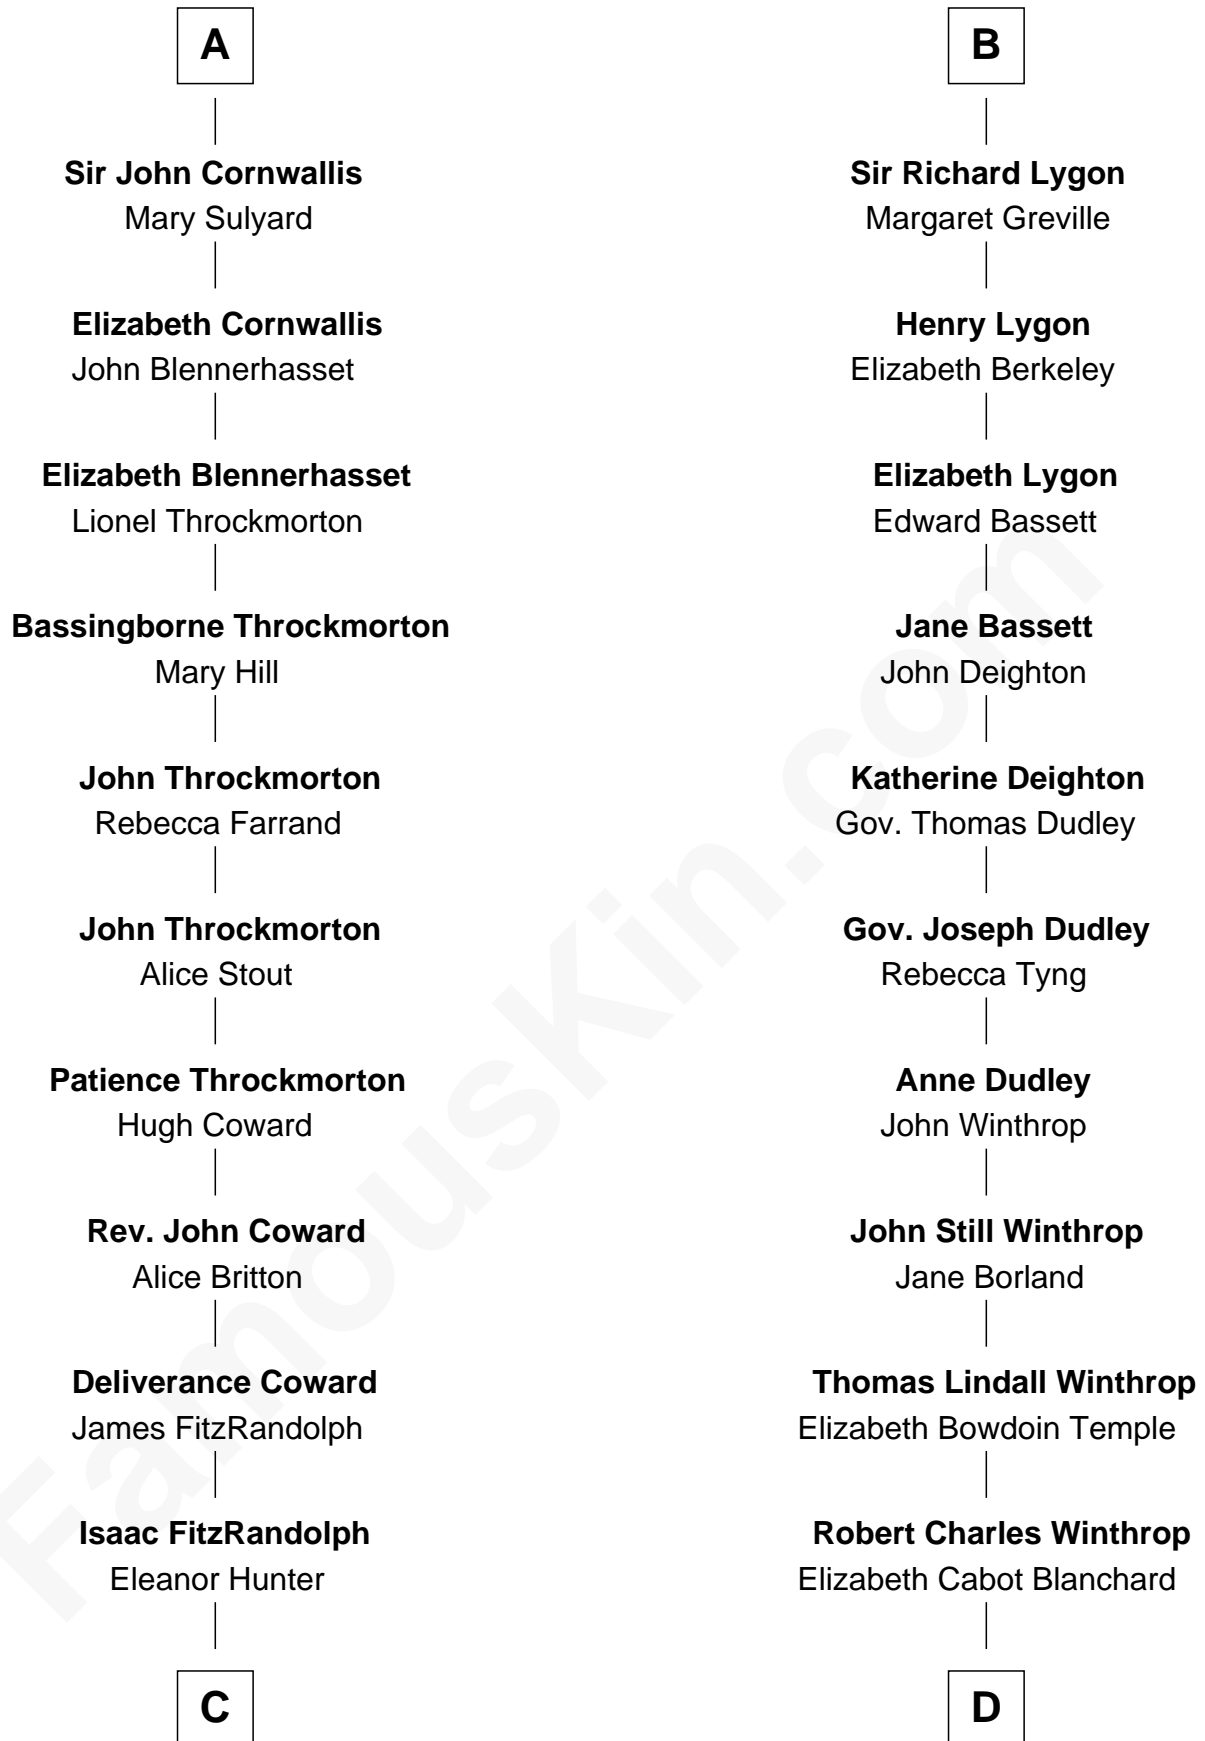

**FamousKin.com**  
**Relationship Chart of**  
**Ellen Louise (Axson) Wilson**  
*First Lady of President Woodrow Wilson*

19th cousin 1 time removed of

**John Kerry**  
*68th U.S. Secretary of State*

**C**

**Rebecca Longstreet FitzRandolph**

Rev. Isaac Stockton Keith Axson

**Rev. Samuel Edward Axson**

Margaret Jane Hoyt

**Ellen Louise (Axson) Wilson**

*First Lady of Woodrow Wilson*

**D**

**Robert Charles Winthrop**

Elizabeth Mason

**Margaret Tyndal Winthrop**

James Grant Forbes

**Rosemary Isabel Forbes**

Richard John Kerry

**John Kerry**

*68th U.S. Secretary of State*

FamousKin.com