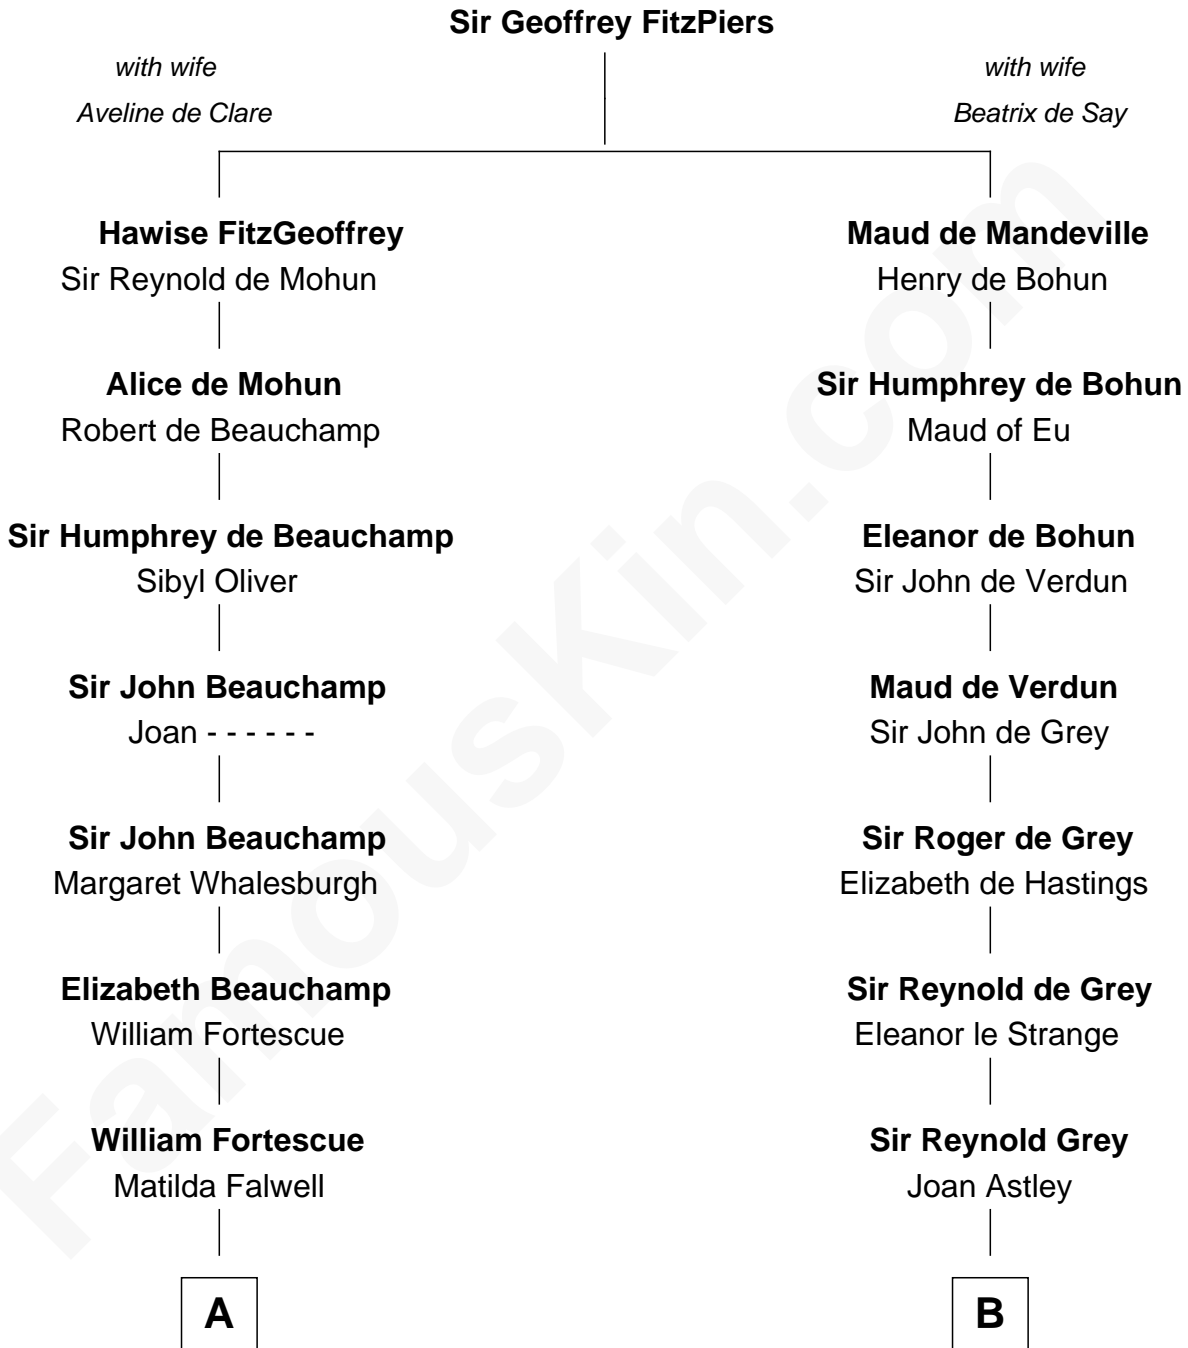

FamousKin.com

Relationship Chart of Ellen Louise (Axson) Wilson

First Lady of President Woodrow Wilson

17th cousin 4 times removed of

James Bowdoin

2nd Governor of Massachusetts

C

Abigail Williams

Thomas Williams

Abigail Williams

Alexander Bliss

Margaret Bliss

Rev. Nathan Hoyt

Margaret Jane Hoyt

Rev. Samuel Edward Axson

Ellen Louise (Axson) Wilson

First Lady of Woodrow Wilson