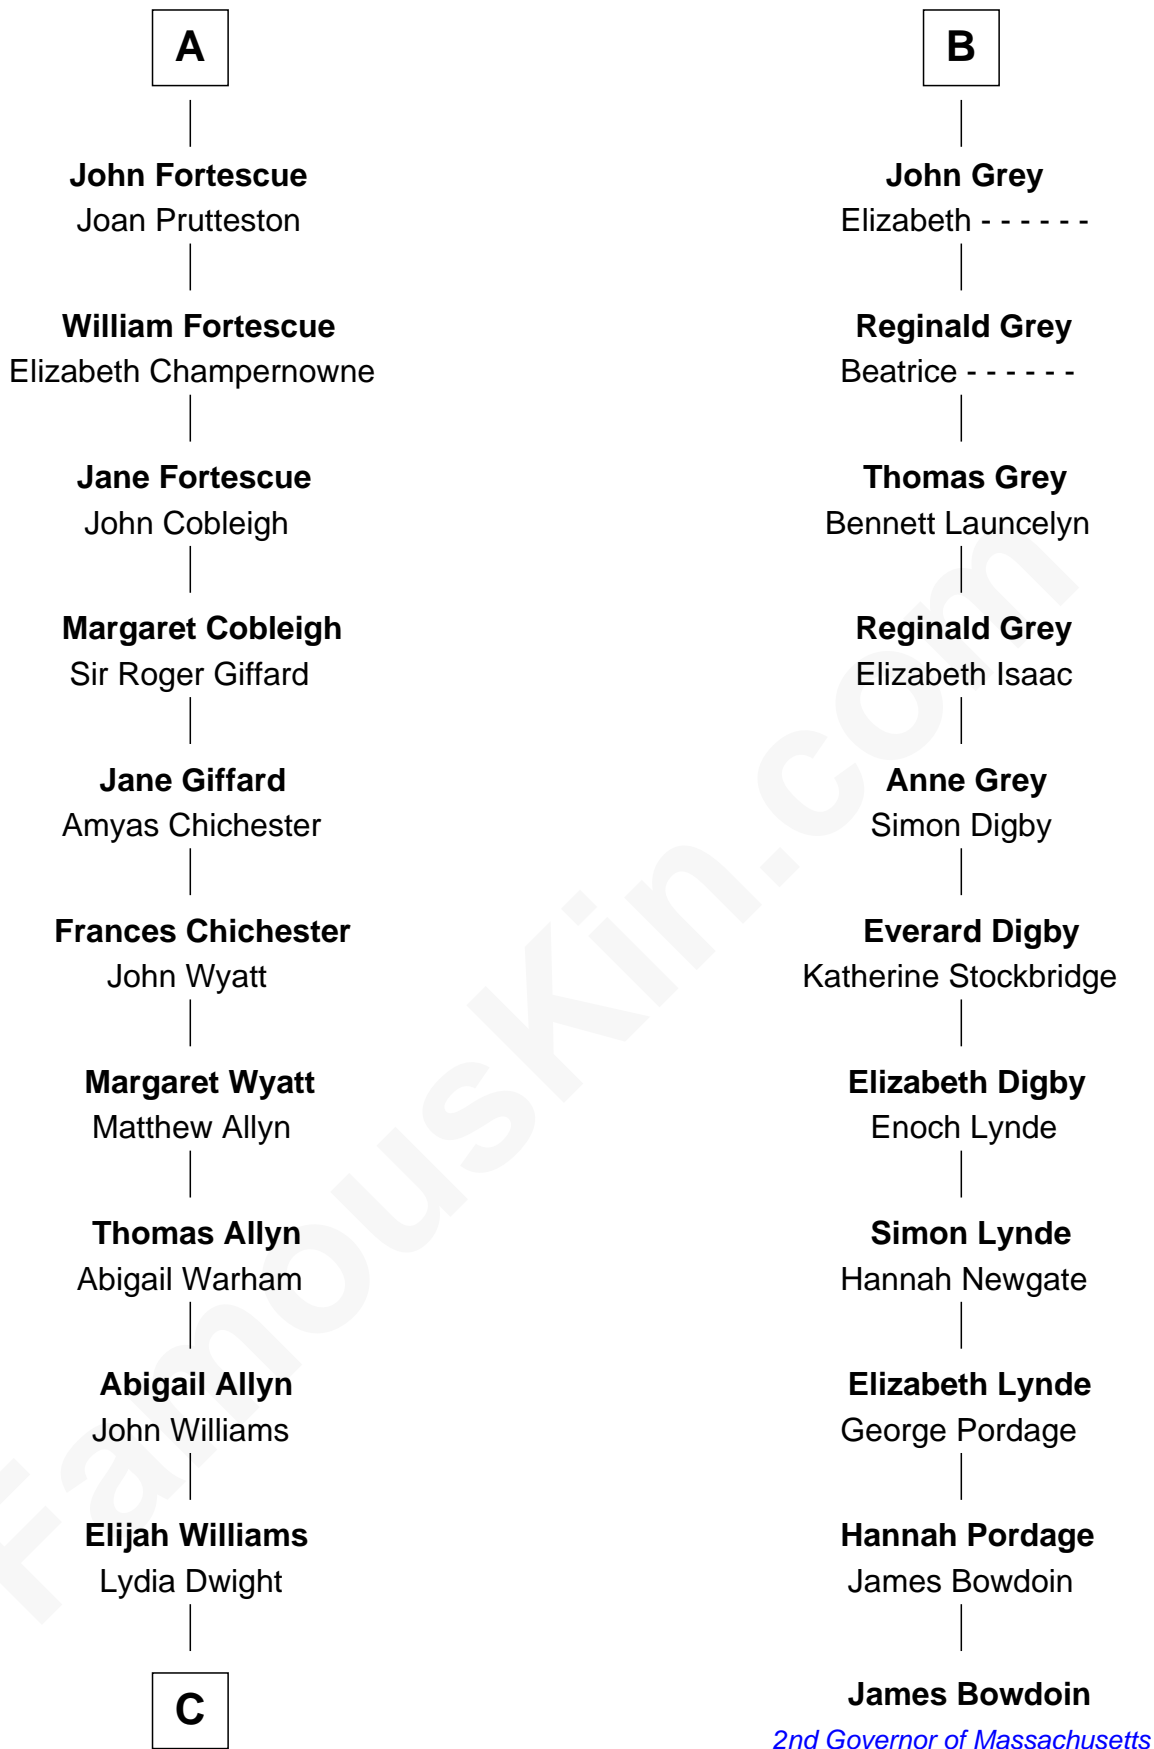

FamousKin.com

Relationship Chart of Ellen Louise (Axson) Wilson

First Lady of President Woodrow Wilson

17th cousin 4 times removed of

James Bowdoin

2nd Governor of Massachusetts

C

Abigail Williams

Thomas Williams

Abigail Williams

Alexander Bliss

Margaret Bliss

Rev. Nathan Hoyt

Margaret Jane Hoyt

Rev. Samuel Edward Axson

Ellen Louise (Axson) Wilson

First Lady of Woodrow Wilson