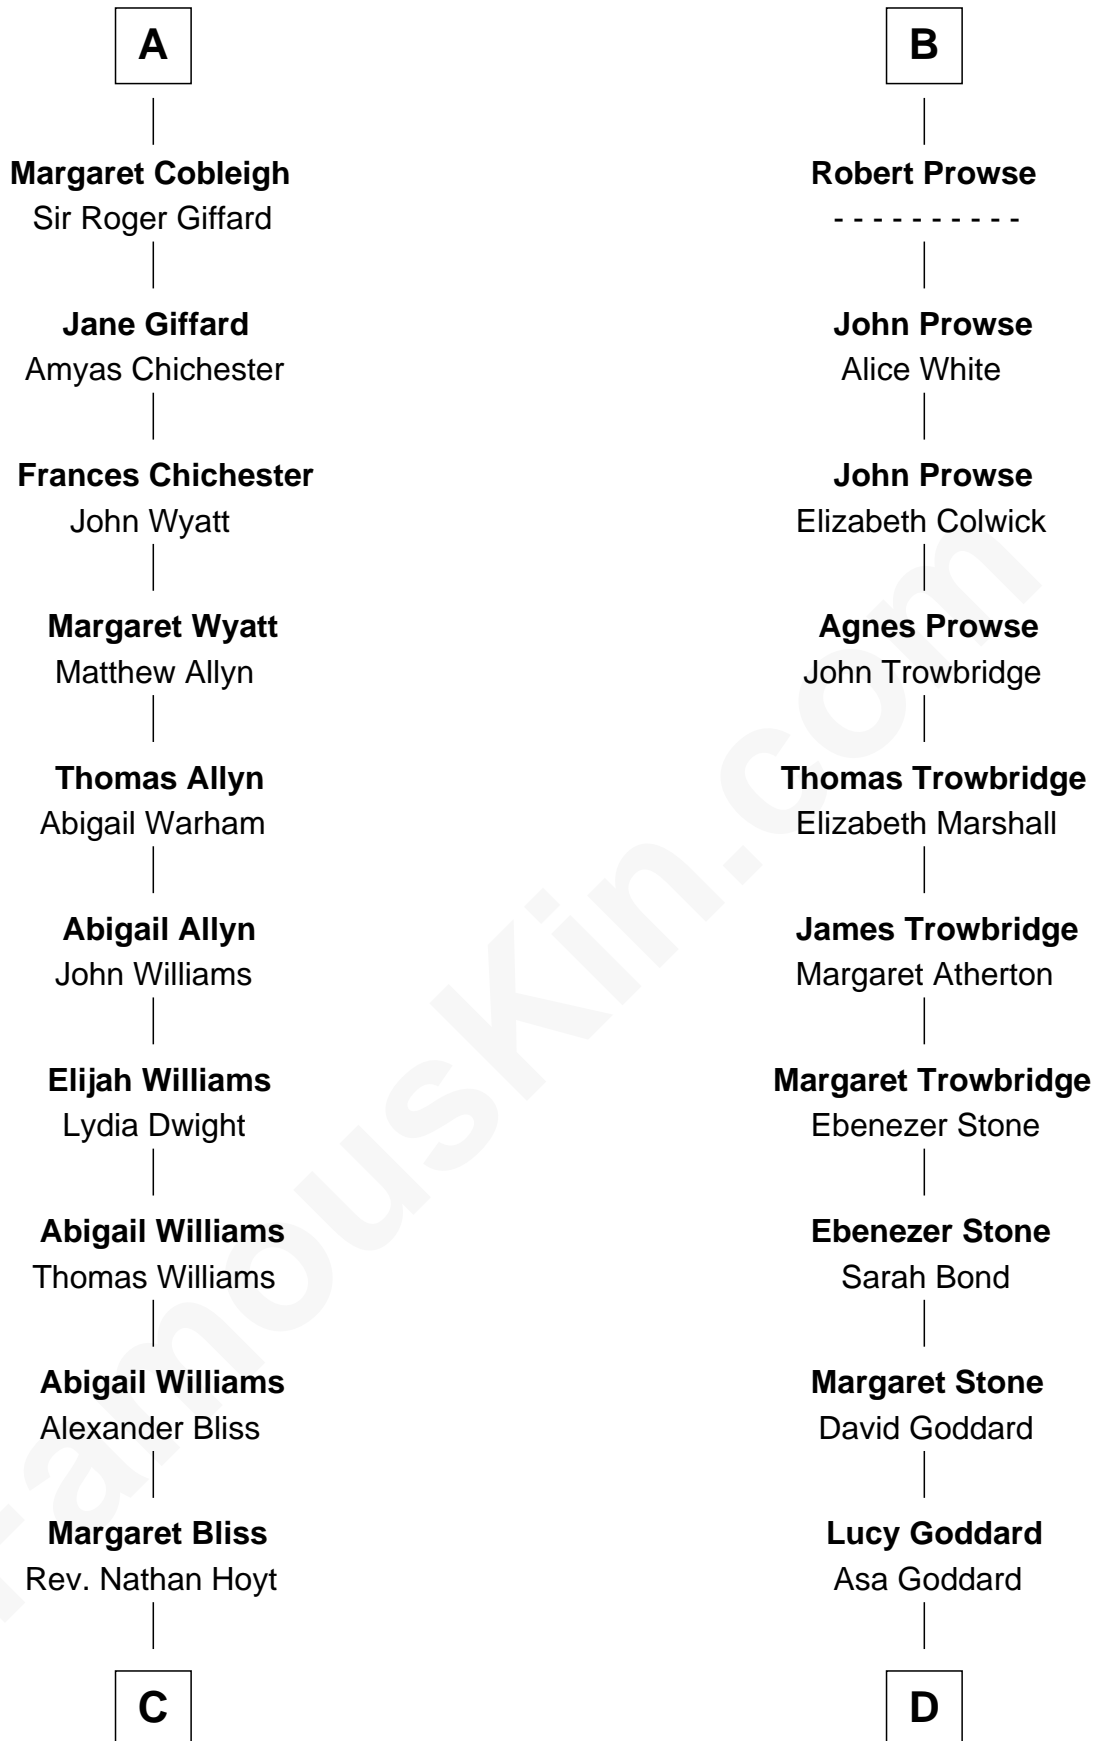

FamousKin.com
Relationship Chart of
Ellen Louise (Axson) Wilson

First Lady of President Woodrow Wilson

18th cousin 3 times removed of

Robert H. Goddard

Inventor of First Liquid-propelled Rocket

Sir Humphrey de Beauchamp

Sibyl Oliver

C

Margaret Jane Hoyt
Rev. Samuel Edward Axson

Ellen Louise (Axson) Wilson
First Lady of Woodrow Wilson

D

David Goddard
Czarina White

Alvira C. Goddard
Danford Goddard

Nahum Parks Goddard
Mary Pease Upham

Nahum Danford Goddard
Fannie Louise Hoyt

Robert H. Goddard
Rocket Scientist