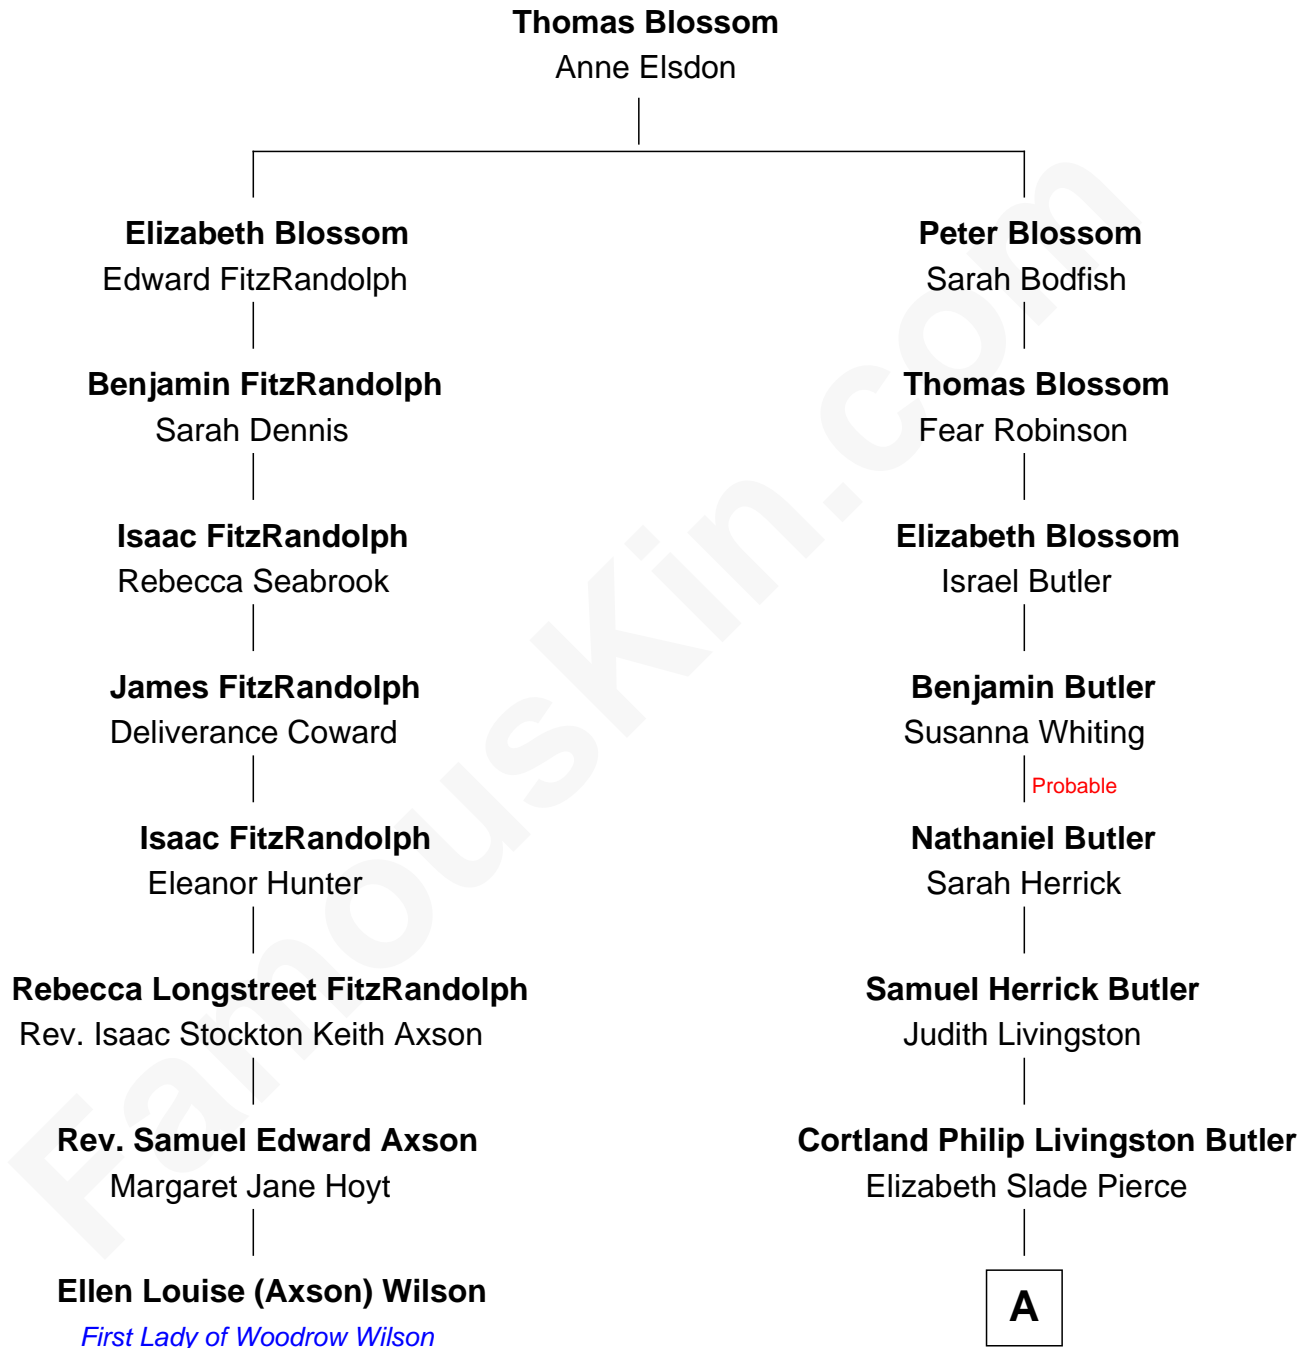

FamousKin.com
Relationship Chart of
Ellen Louise (Axson) Wilson
First Lady of President Woodrow Wilson

7th cousin 4 times removed of

Jeb Bush
43rd Governor of Florida

A

|
Mary Elizabeth Butler
Robert Emmet Sheldon

|
Flora Sheldon
Samuel Prescott Bush

|
Prescott Sheldon Bush
Dorothy Wear Walker

|
George Herbert Walker Bush
Barbara Pierce

|
Jeb Bush
43rd Governor of Florida