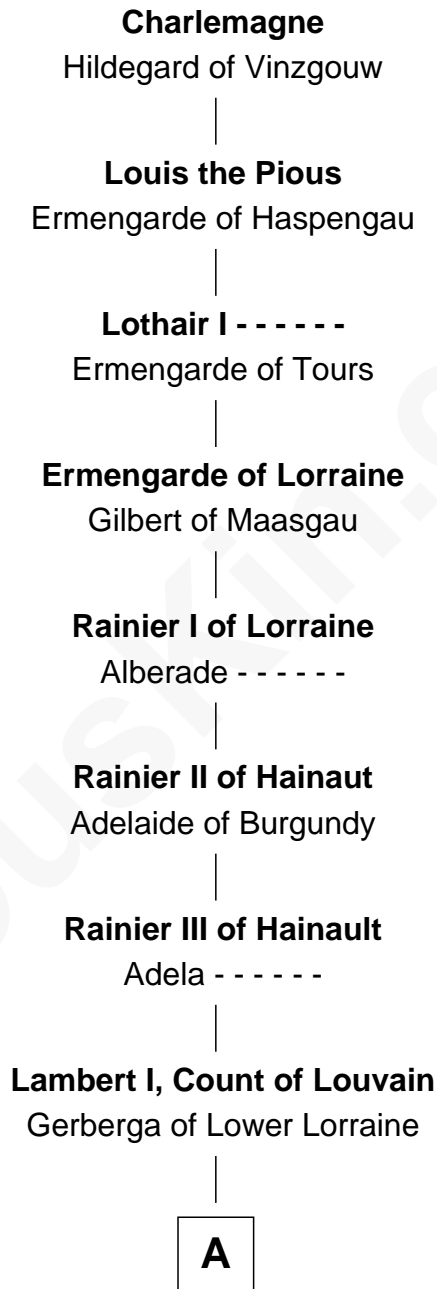

FamousKin.com
Relationship Chart of
Ellen Louise (Axson) Wilson
First Lady of President Woodrow Wilson

33rd Great-granddaughter of
Charlemagne
King of the Franks

A

Mathilde of Louvain
Eustace I of Boulogne

Lambert II of Lens
Adelaide of Normandy

Judith of Lens
Waltheof II of Northumbria

Maud of Northumberland
Simon I de St. Liz

Maud de St. Liz
Robert Fitzrichard

Sir Walter Fitzrobert
Maud de Lucy

Alice Fitzwalter
Gilbert Pecche