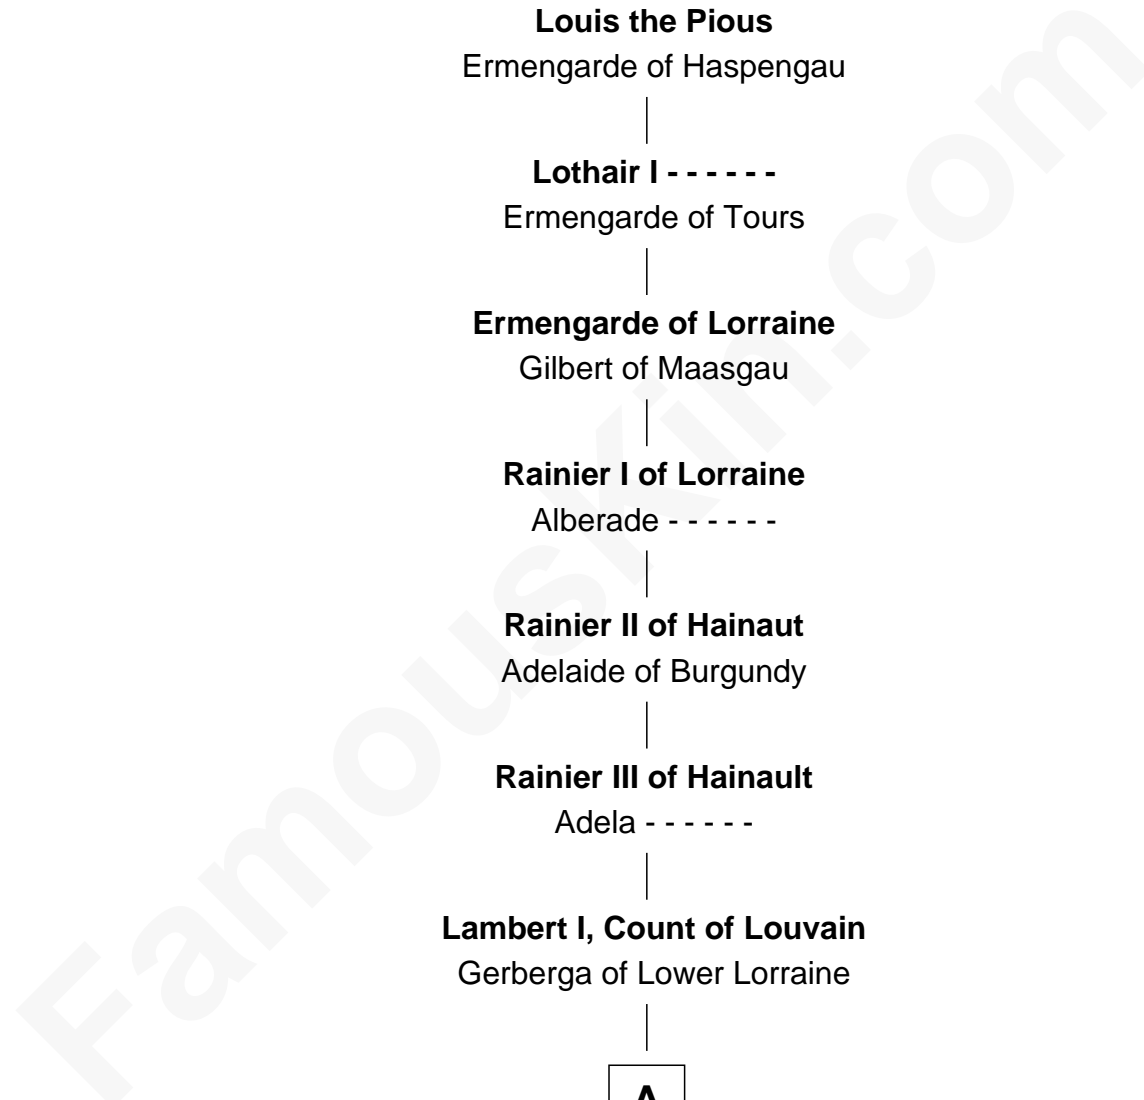

FamousKin.com
Relationship Chart of
Ellen Louise (Axson) Wilson
First Lady of President Woodrow Wilson

33rd Great-granddaughter of
Charlemagne
King of the Franks

A

Mathilde of Louvain
Eustace I of Boulogne

Lambert II of Lens
Adelaide of Normandy

Judith of Lens
Waltheof II of Northumbria

Maud of Northumberland
Simon I de St. Liz

Maud de St. Liz
Robert Fitzrichard

Sir Walter Fitzrobert
Maud de Lucy

Alice Fitzwalter
Gilbert Pecche