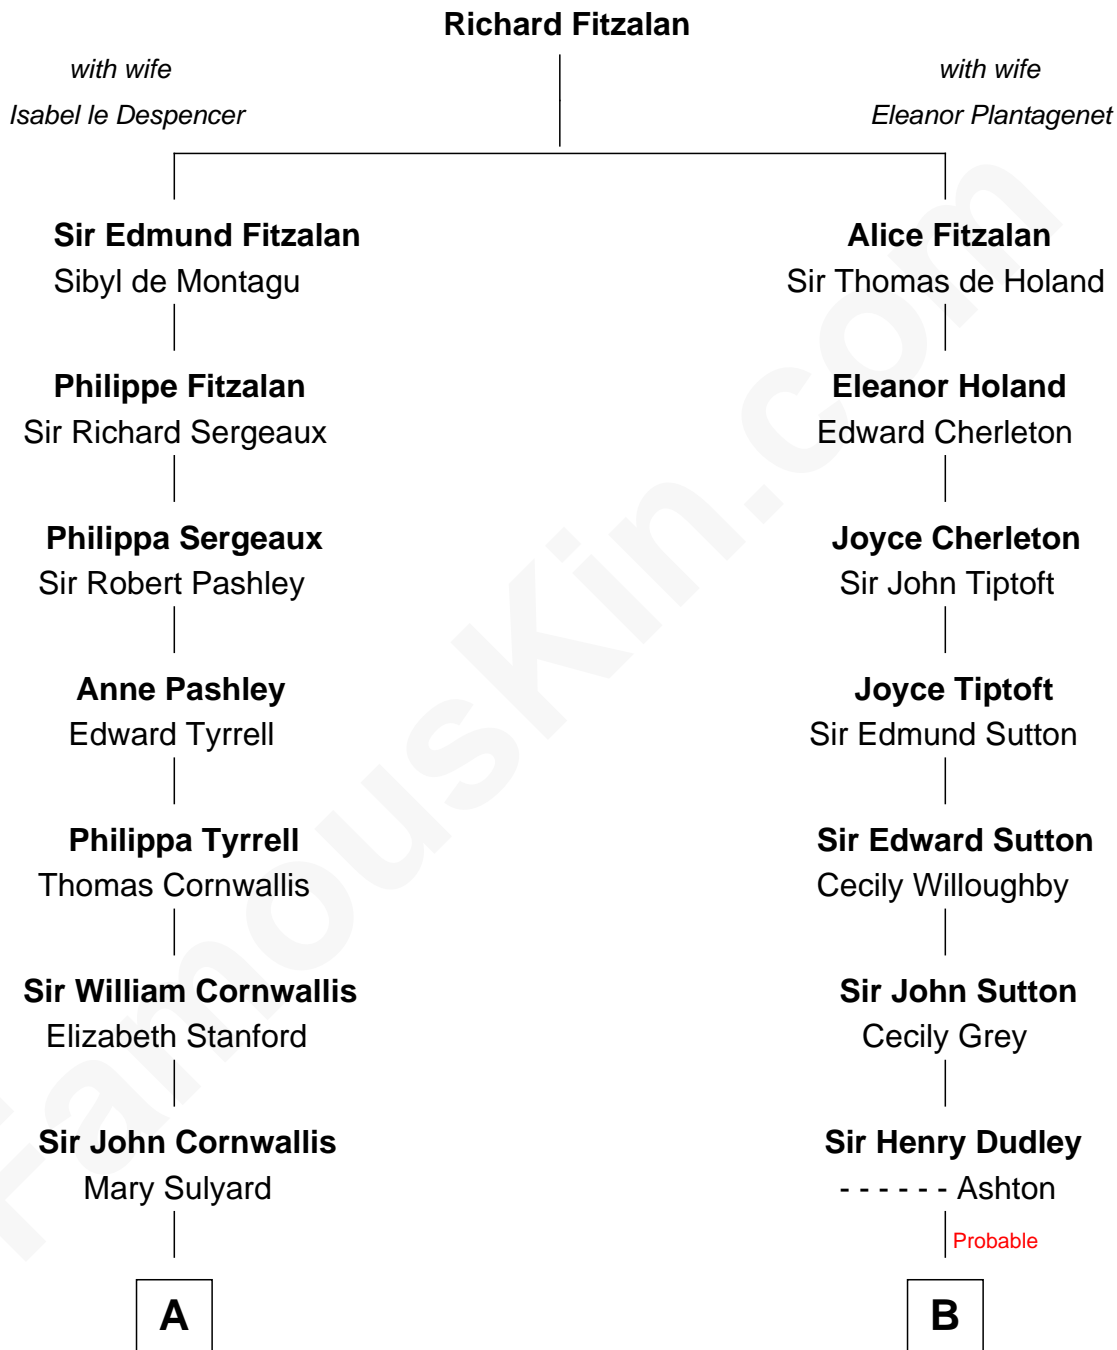

FamousKin.com
Relationship Chart of
Ellen Louise (Axson) Wilson
First Lady of President Woodrow Wilson

16th cousin 2 times removed of

John Brown
American Abolitionist

C

Rev. Samuel Edward Axson

Margaret Jane Hoyt

Ellen Louise (Axson) Wilson

First Lady of Woodrow Wilson

FamousKin.com