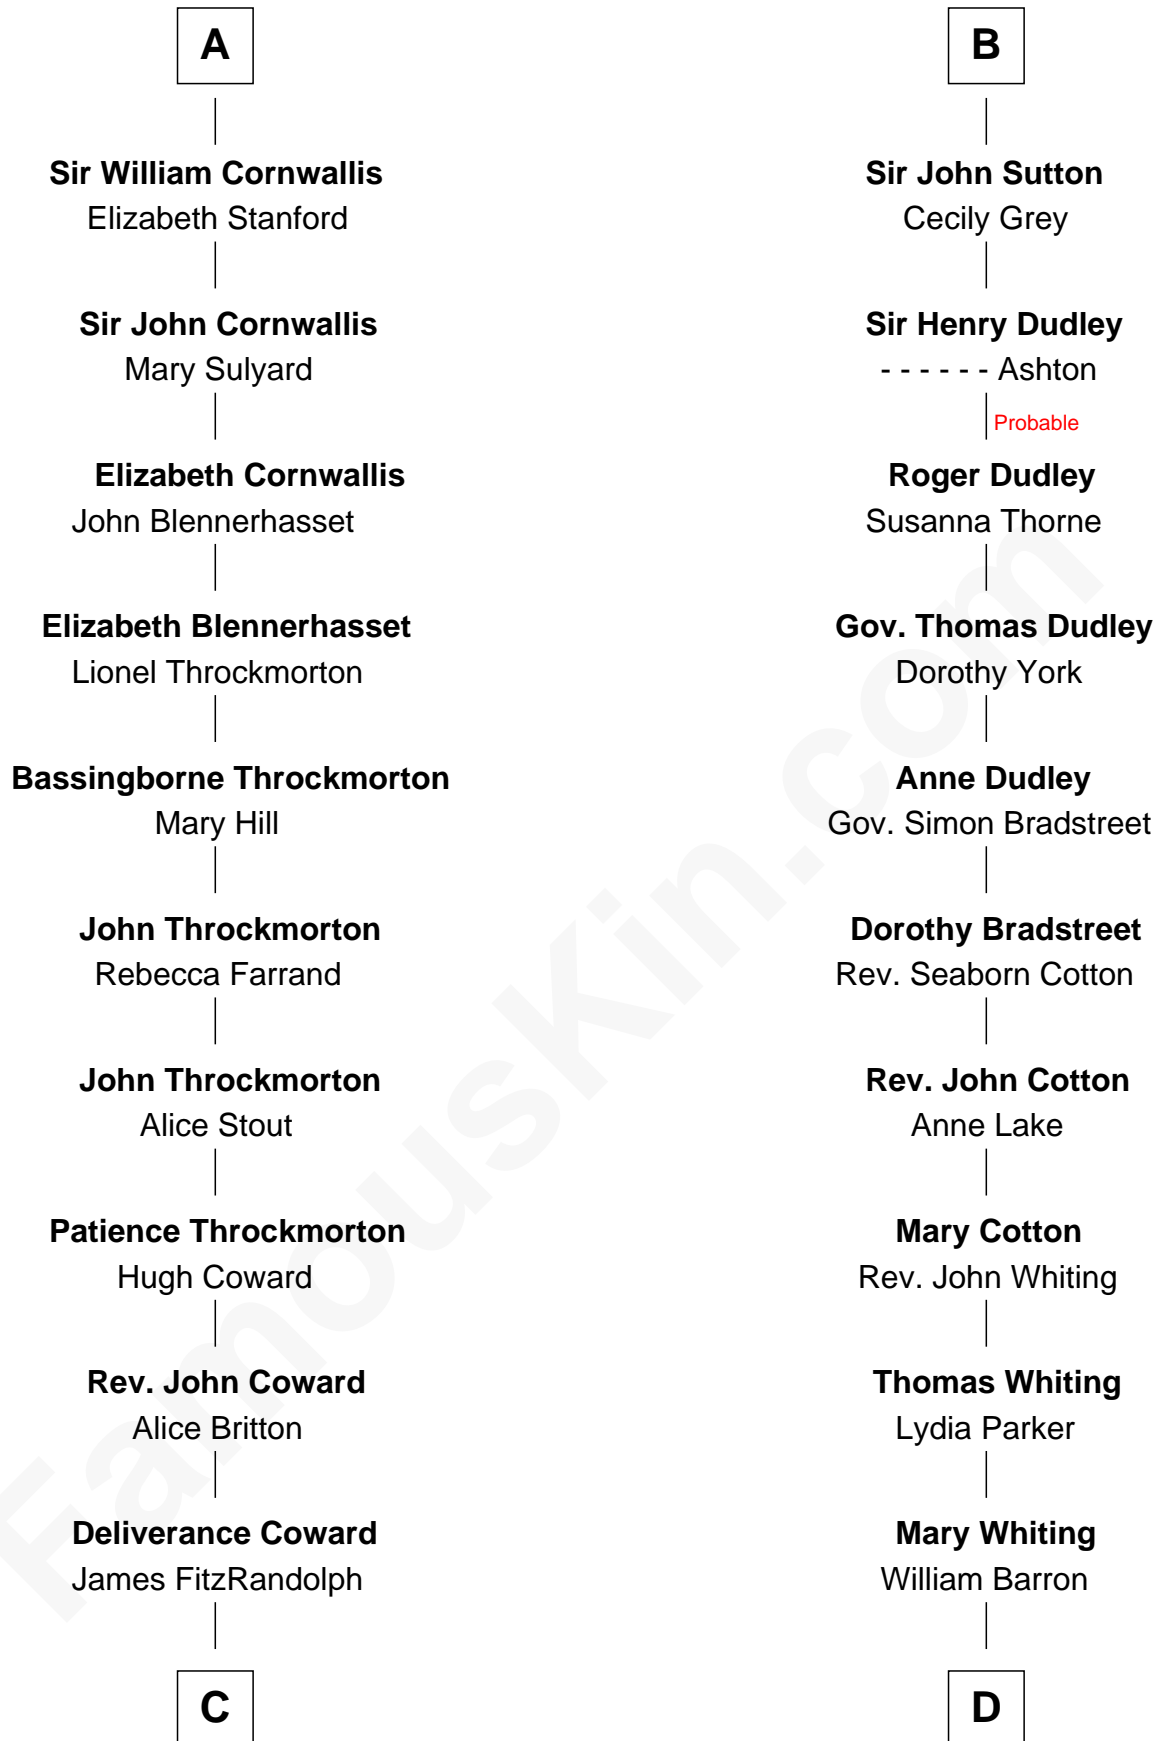

**FamousKin.com**  
**Relationship Chart of**  
**Ellen Louise (Axson) Wilson**  
*First Lady of President Woodrow Wilson*

**20th cousin of**  
**James Sherman**  
*27th U.S. Vice-President*

**C**

**Isaac FitzRandolph**  
Eleanor Hunter

**Rebecca Longstreet FitzRandolph**  
Rev. Isaac Stockton Keith Axson

**Rev. Samuel Edward Axson**  
Margaret Jane Hoyt

**Ellen Louise (Axson) Wilson**  
*First Lady of Woodrow Wilson*

**D**

**Mary Augusta Barron**  
Stalham Williams

**Frances Lucretia Williams**  
Richard Winslow Sherman

**Mary Frances Sherman**  
Richard Updike Sherman

**James Sherman**  
*27th U.S. Vice-President*