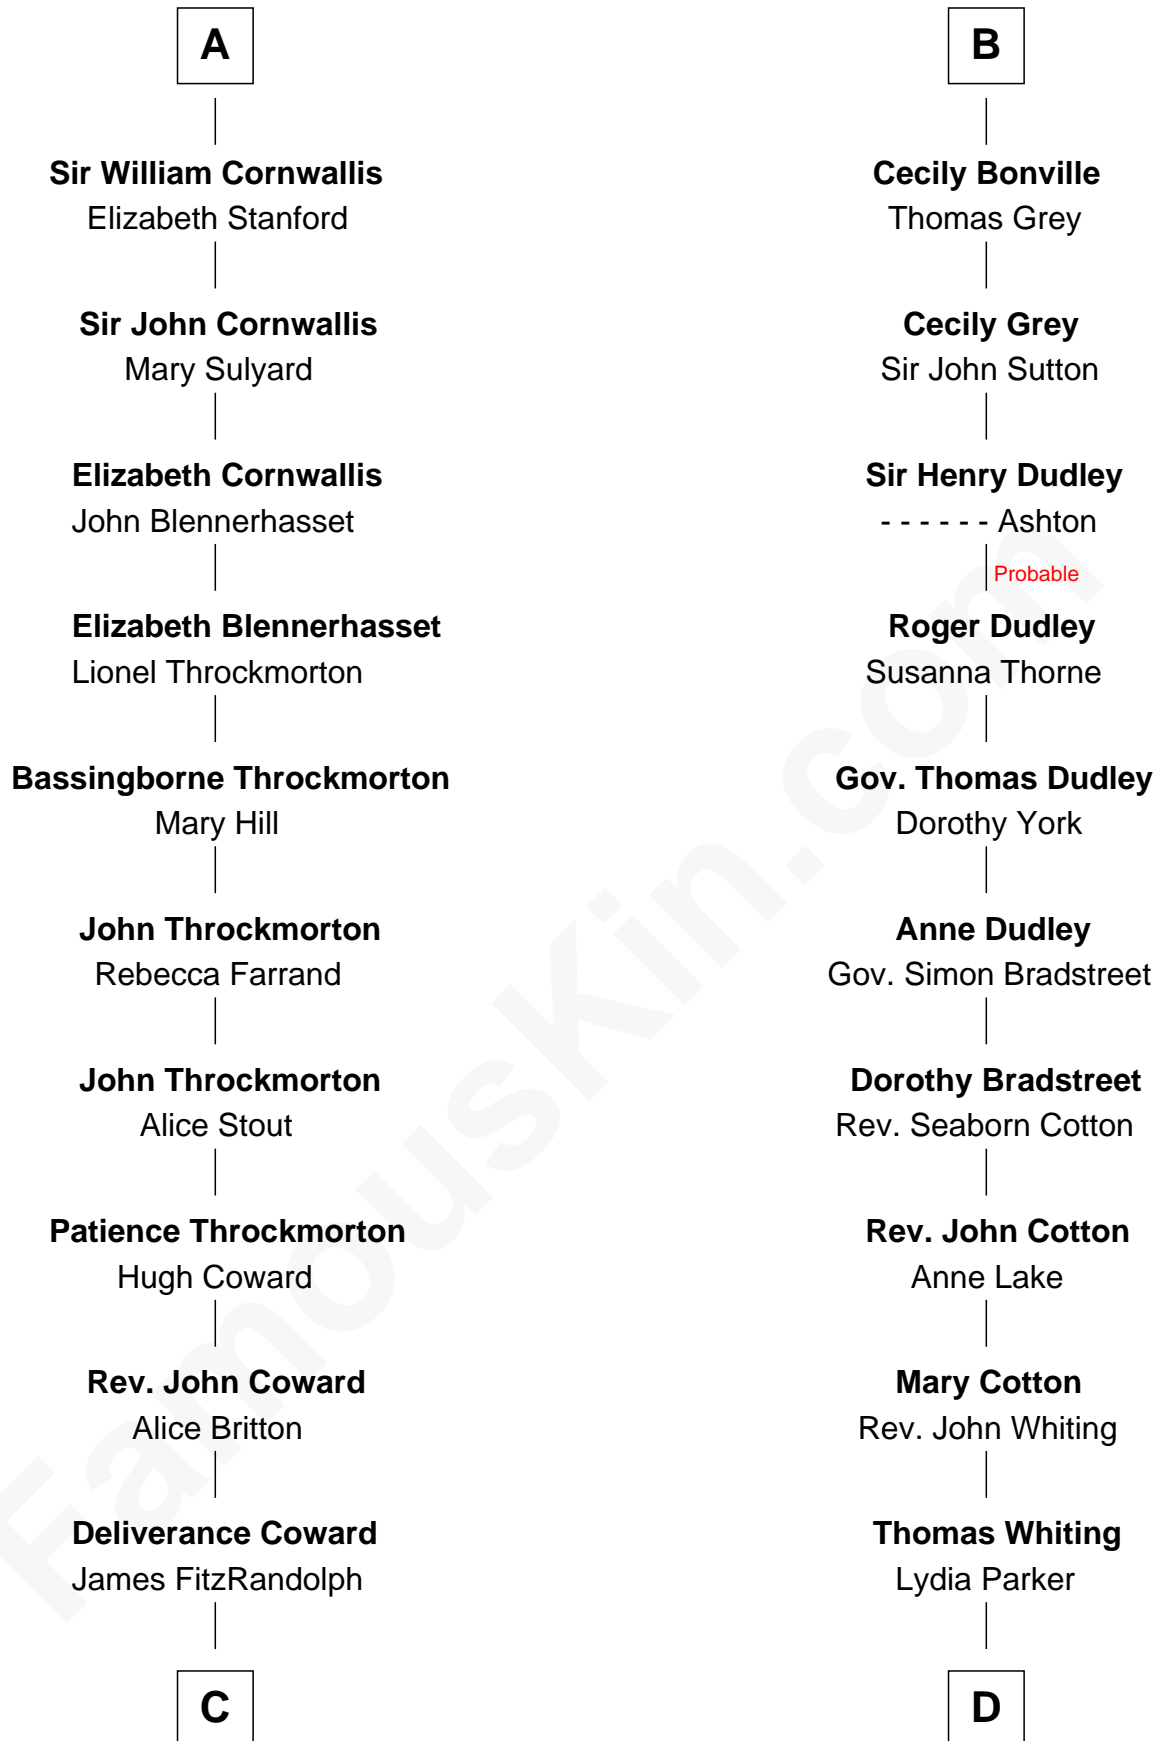

FamousKin.com
Relationship Chart of
Ellen Louise (Axson) Wilson
First Lady of President Woodrow Wilson

20th cousin 1 time removed of

James Sherman
27th U.S. Vice-President

Sir Gilbert de Clare
 Joan of Acre

C

Isaac FitzRandolph
Eleanor Hunter

Rebecca Longstreet FitzRandolph
Rev. Isaac Stockton Keith Axson

Rev. Samuel Edward Axson
Margaret Jane Hoyt

Ellen Louise (Axson) Wilson
First Lady of Woodrow Wilson

D

Mary Whiting
William Barron

Mary Augusta Barron
Stalham Williams

Frances Lucretia Williams
Richard Winslow Sherman

Mary Frances Sherman
Richard Updike Sherman

James Sherman
27th U.S. Vice-President