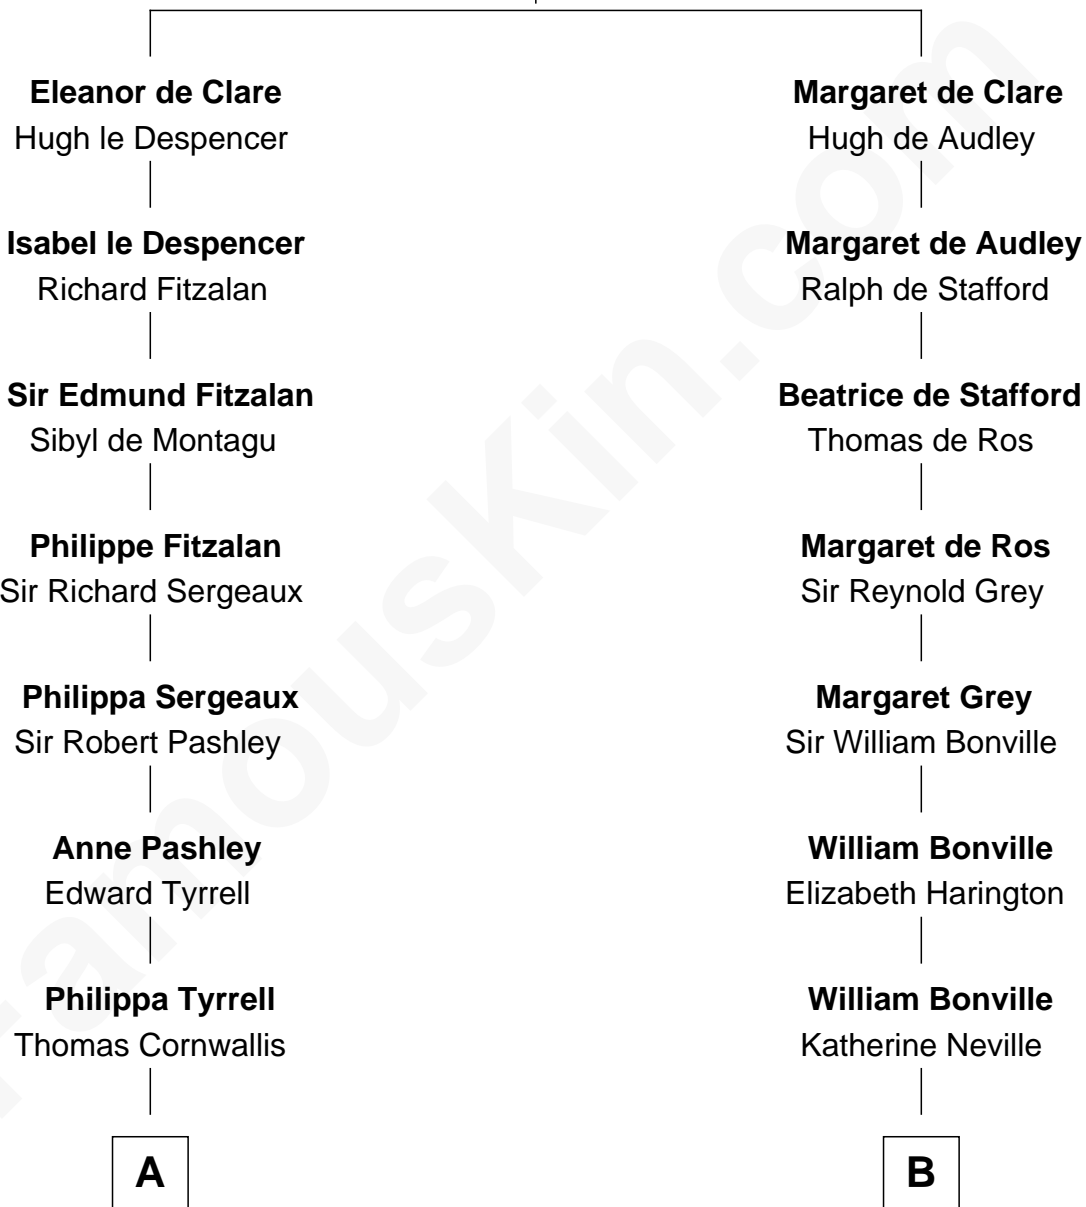

FamousKin.com
Relationship Chart of
Ellen Louise (Axson) Wilson
First Lady of President Woodrow Wilson

20th cousin 1 time removed of

James Sherman
27th U.S. Vice-President

Sir Gilbert de Clare
 Joan of Acre

C

Isaac FitzRandolph
Eleanor Hunter

Rebecca Longstreet FitzRandolph
Rev. Isaac Stockton Keith Axson

Rev. Samuel Edward Axson
Margaret Jane Hoyt

Ellen Louise (Axson) Wilson
First Lady of Woodrow Wilson

D

Mary Whiting
William Barron