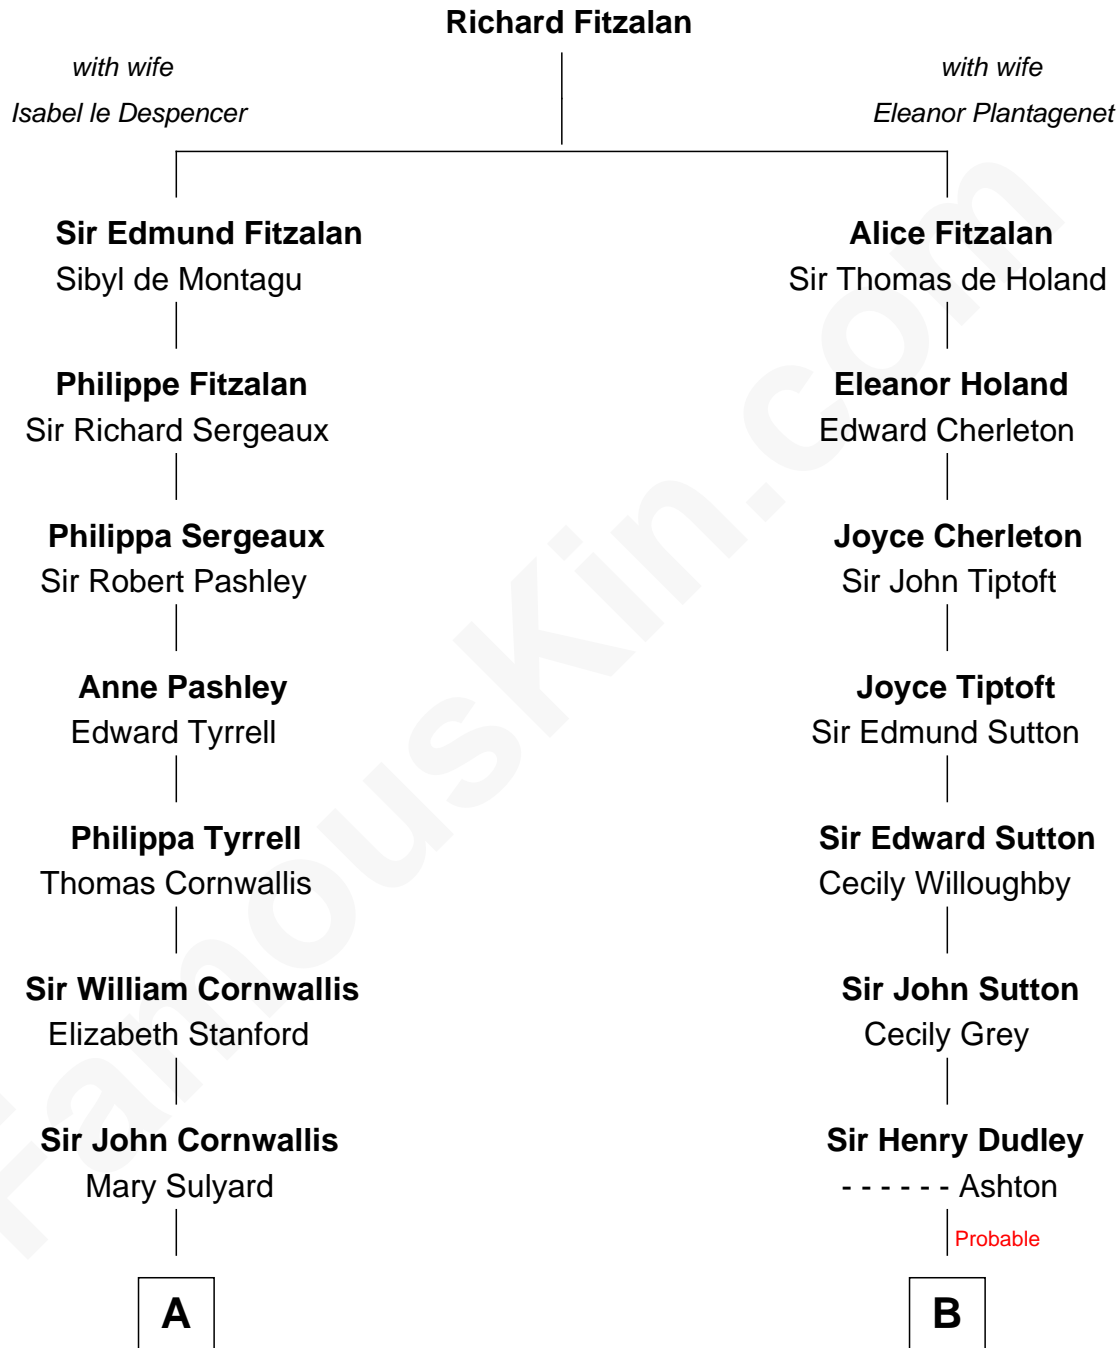

FamousKin.com
Relationship Chart of
Ellen Louise (Axson) Wilson
First Lady of President Woodrow Wilson

18th cousin of
James Sherman
27th U.S. Vice-President

C

Rev. Samuel Edward Axson

Margaret Jane Hoyt

Ellen Louise (Axson) Wilson