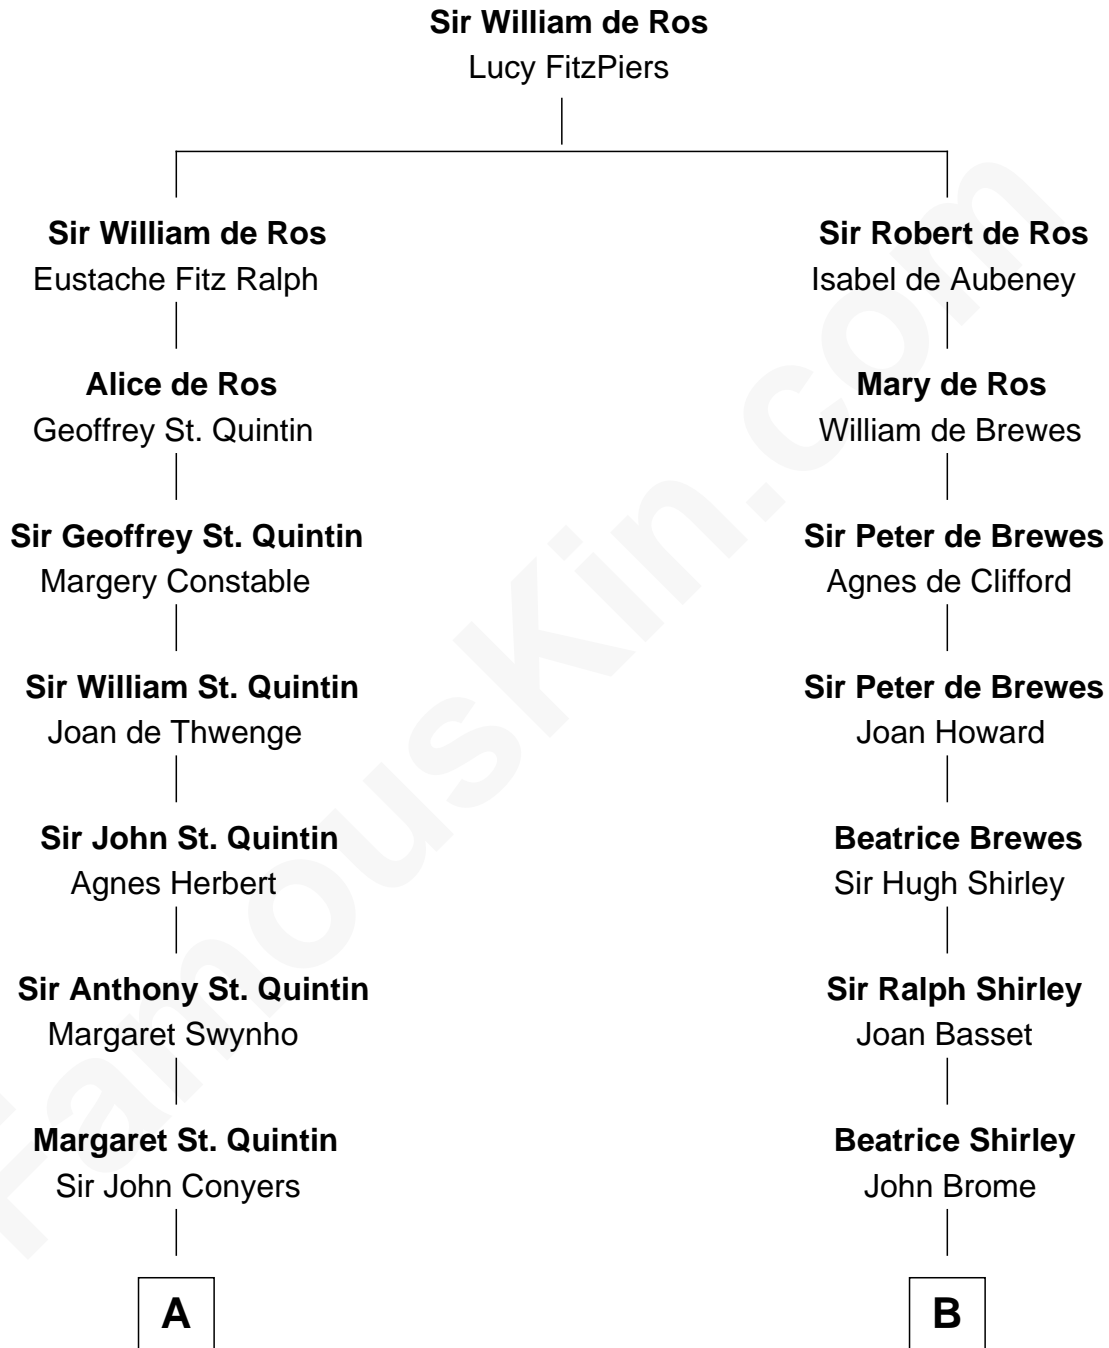

FamousKin.com
Relationship Chart of
Ellen Louise (Axson) Wilson
First Lady of President Woodrow Wilson

19th cousin 1 time removed of

James Sherman
27th U.S. Vice-President

C

Isaac FitzRandolph
Eleanor Hunter

Rebecca Longstreet FitzRandolph
Rev. Isaac Stockton Keith Axson

Rev. Samuel Edward Axson
Margaret Jane Hoyt

Ellen Louise (Axson) Wilson
First Lady of Woodrow Wilson

D

Richard Winslow Sherman
Frances Lucretia Williams