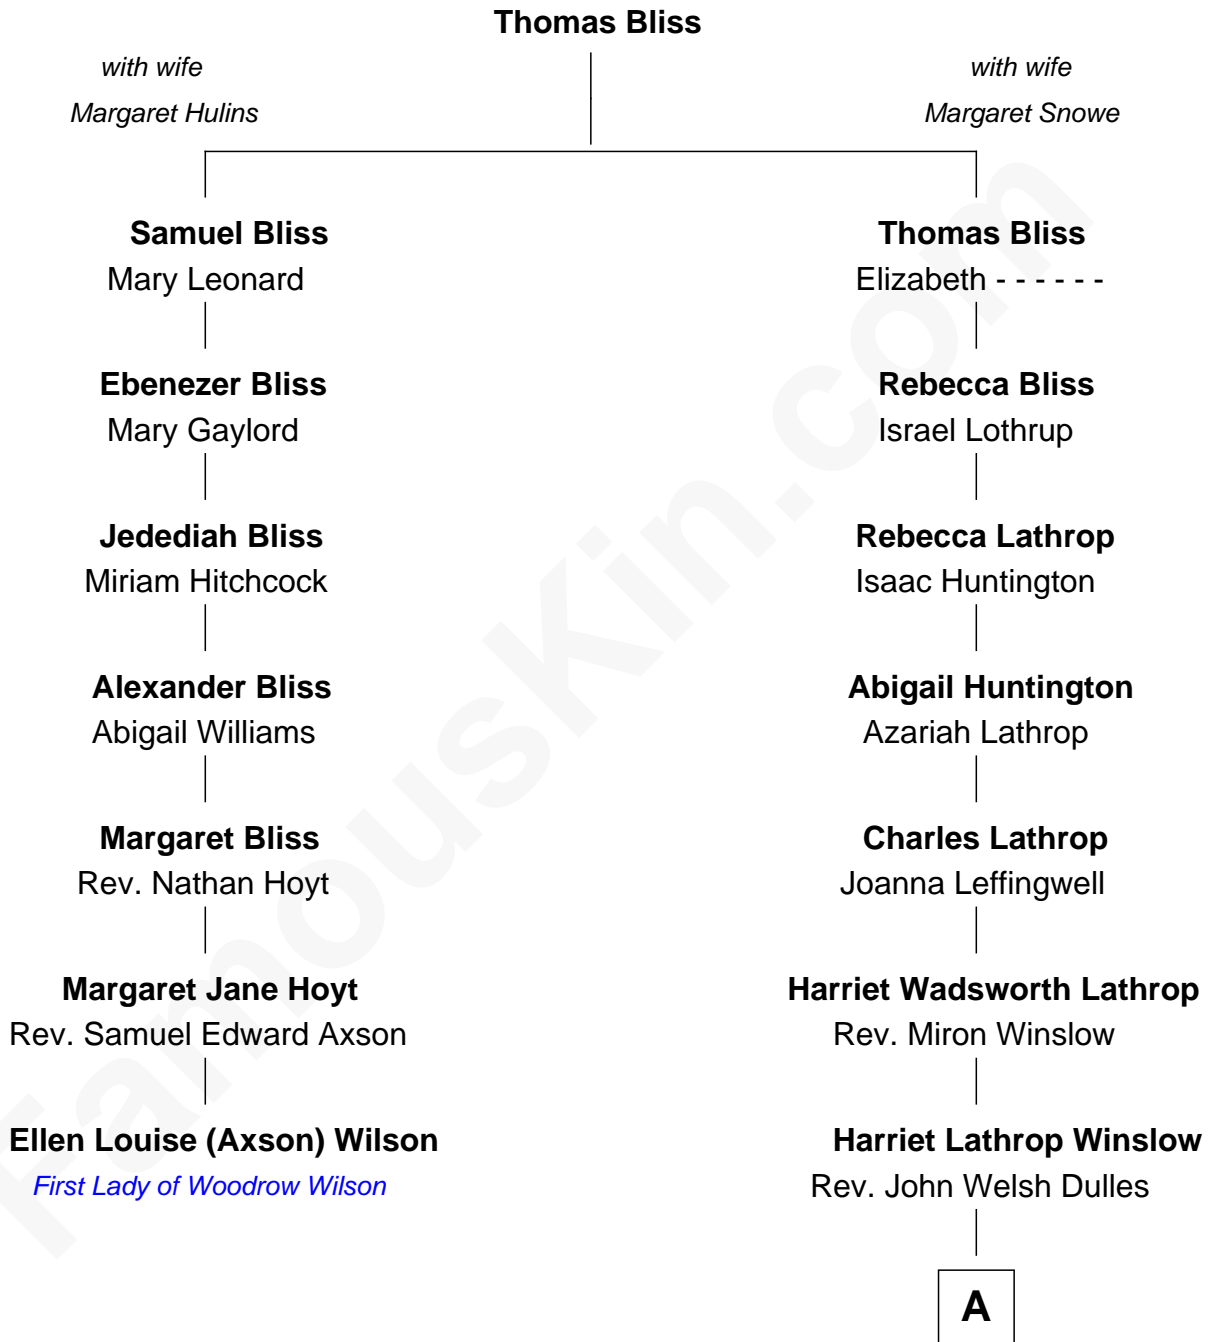

**FamousKin.com**  
**Relationship Chart of**  
**Ellen Louise (Axson) Wilson**  
*First Lady of President Woodrow Wilson*

6th cousin 2 times removed of

**Allen Dulles**  
*5th Director of the C.I.A.*

A

Allen Macy Dulles

Edith Foster

Allen Dulles

*5th Director of the C.I.A.*

FamousKin.com