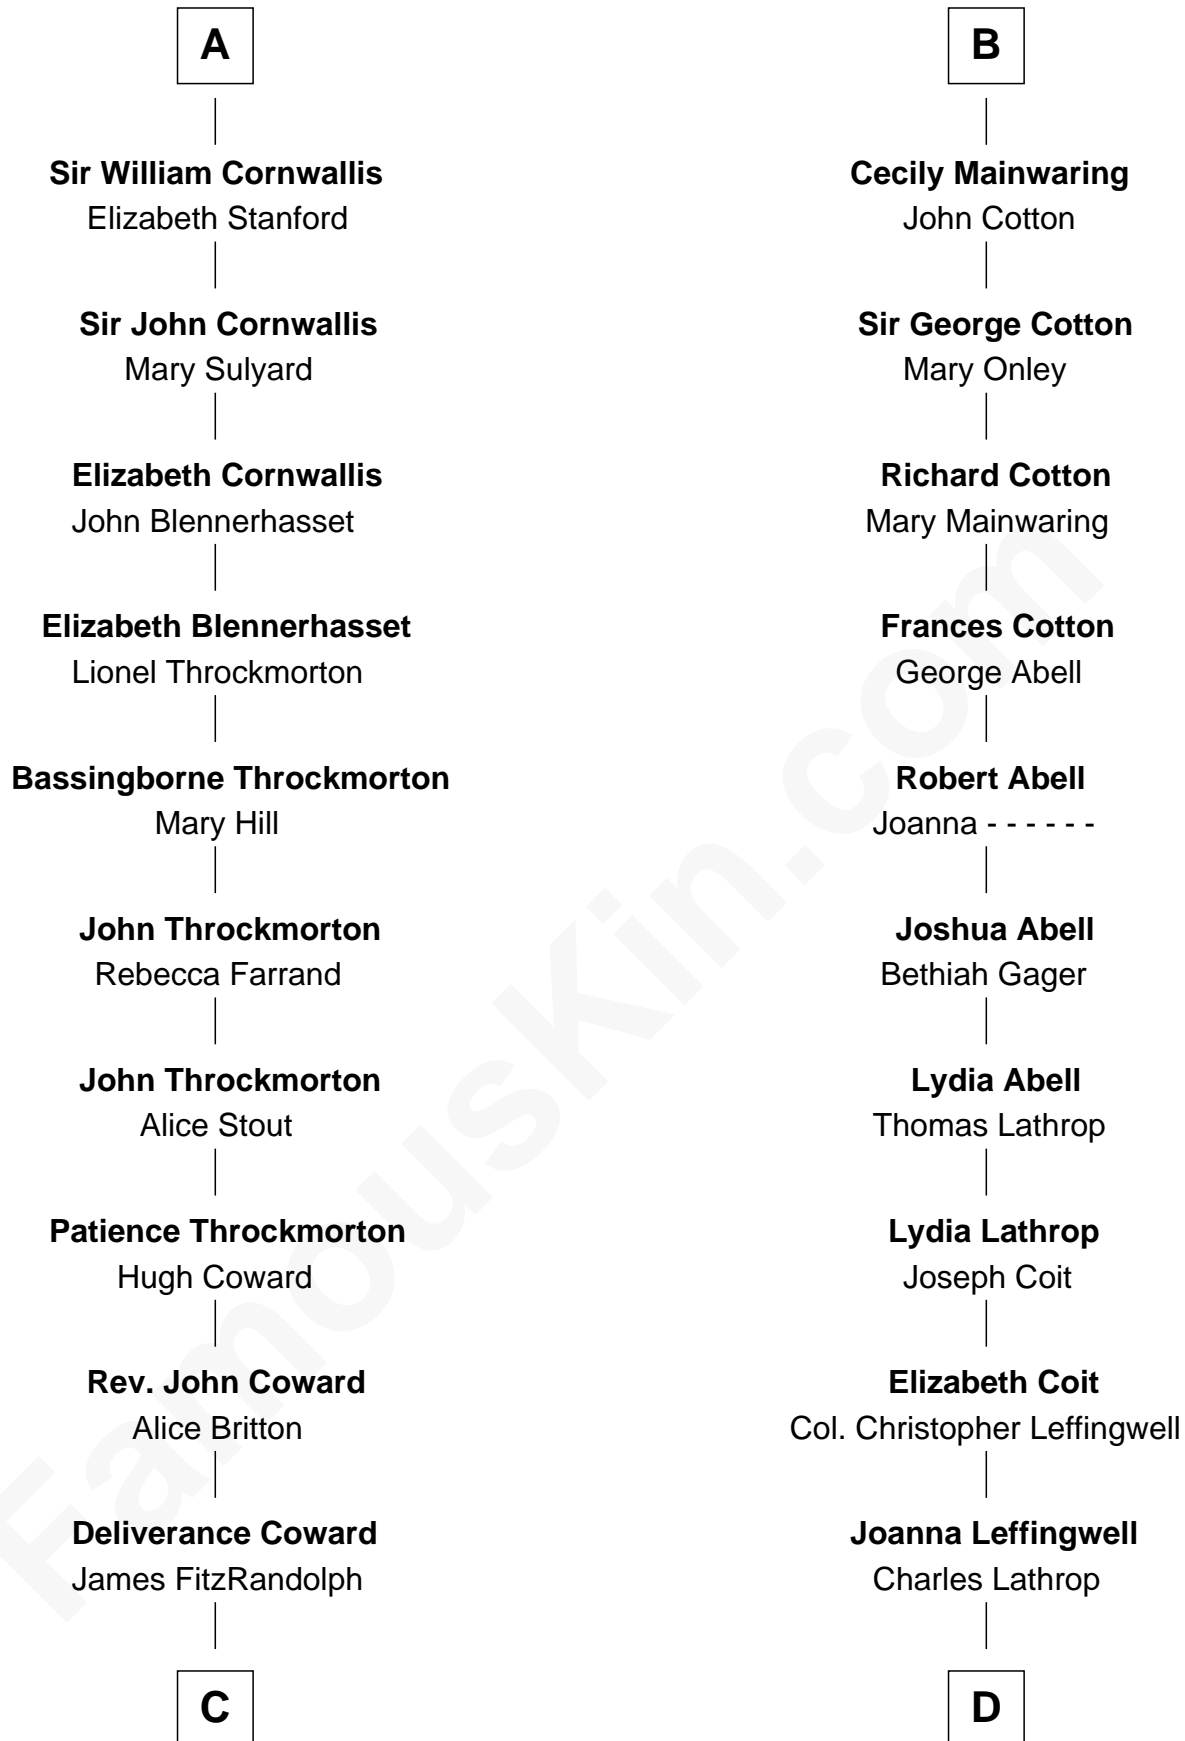

FamousKin.com
Relationship Chart of
Ellen Louise (Axson) Wilson
First Lady of President Woodrow Wilson

20th cousin of
Allen Dulles
5th Director of the C.I.A.

Sir Hugh le Despencer
 Isabella de Beauchamp

C

Isaac FitzRandolph

Eleanor Hunter

Rebecca Longstreet FitzRandolph

Rev. Isaac Stockton Keith Axson

Rev. Samuel Edward Axson

Margaret Jane Hoyt

Ellen Louise (Axson) Wilson

First Lady of Woodrow Wilson

D

Harriet Wadsworth Lathrop

Rev. Miron Winslow

Harriet Lathrop Winslow

Rev. John Welsh Dulles

Allen Macy Dulles

Edith Foster