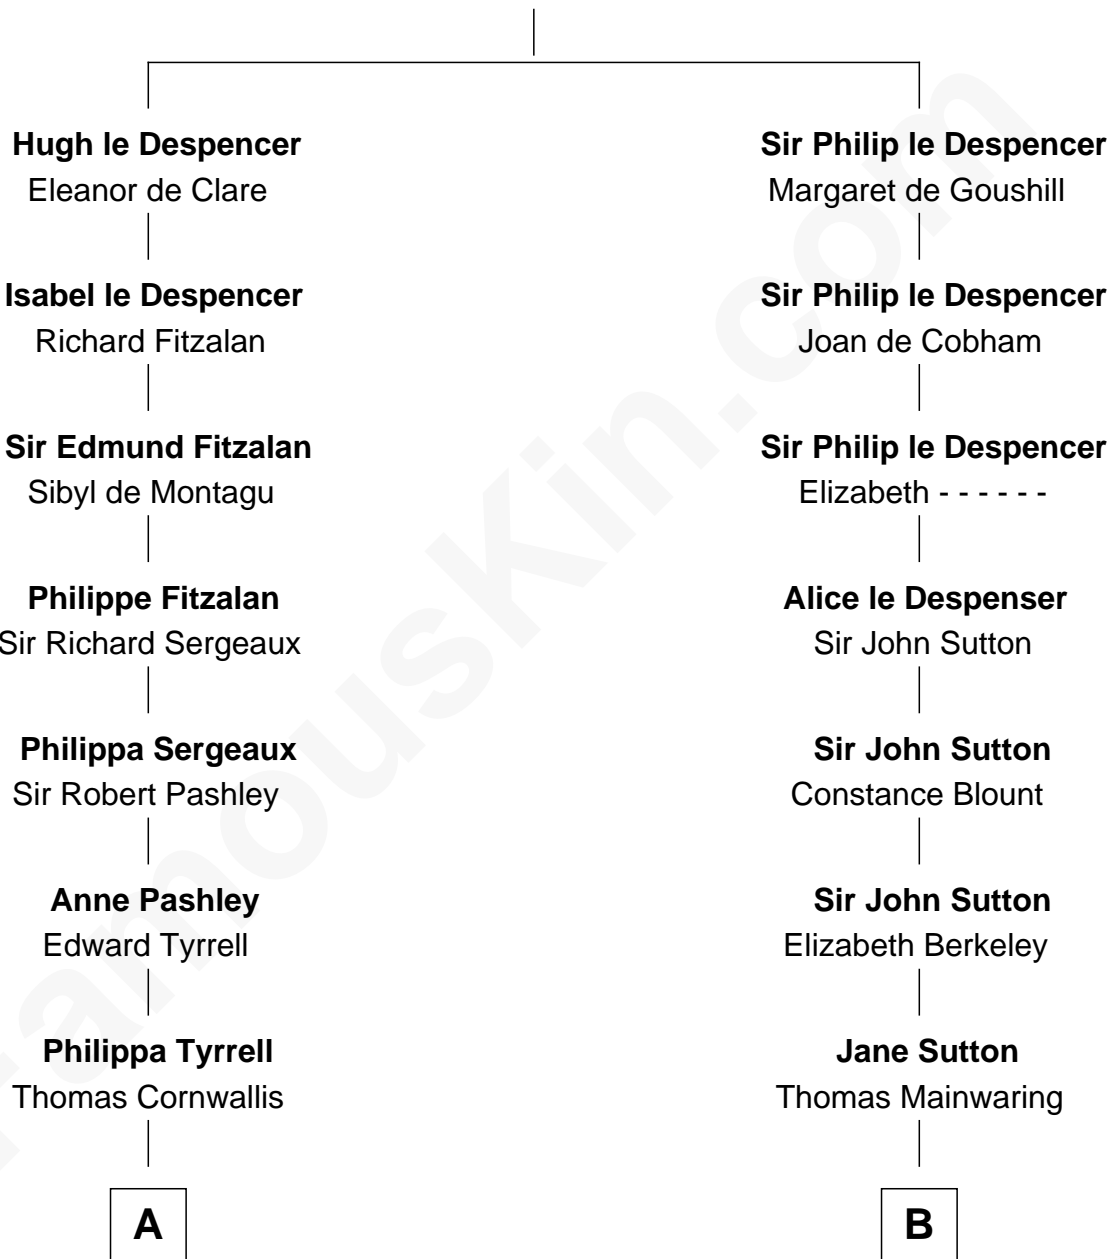

FamousKin.com
Relationship Chart of
Ellen Louise (Axson) Wilson
First Lady of President Woodrow Wilson

20th cousin of
Allen Dulles
5th Director of the C.I.A.

Sir Hugh le Despencer
 Isabella de Beauchamp

C

Isaac FitzRandolph

Eleanor Hunter

Rebecca Longstreet FitzRandolph

Rev. Isaac Stockton Keith Axson

Rev. Samuel Edward Axson

Margaret Jane Hoyt

Ellen Louise (Axson) Wilson