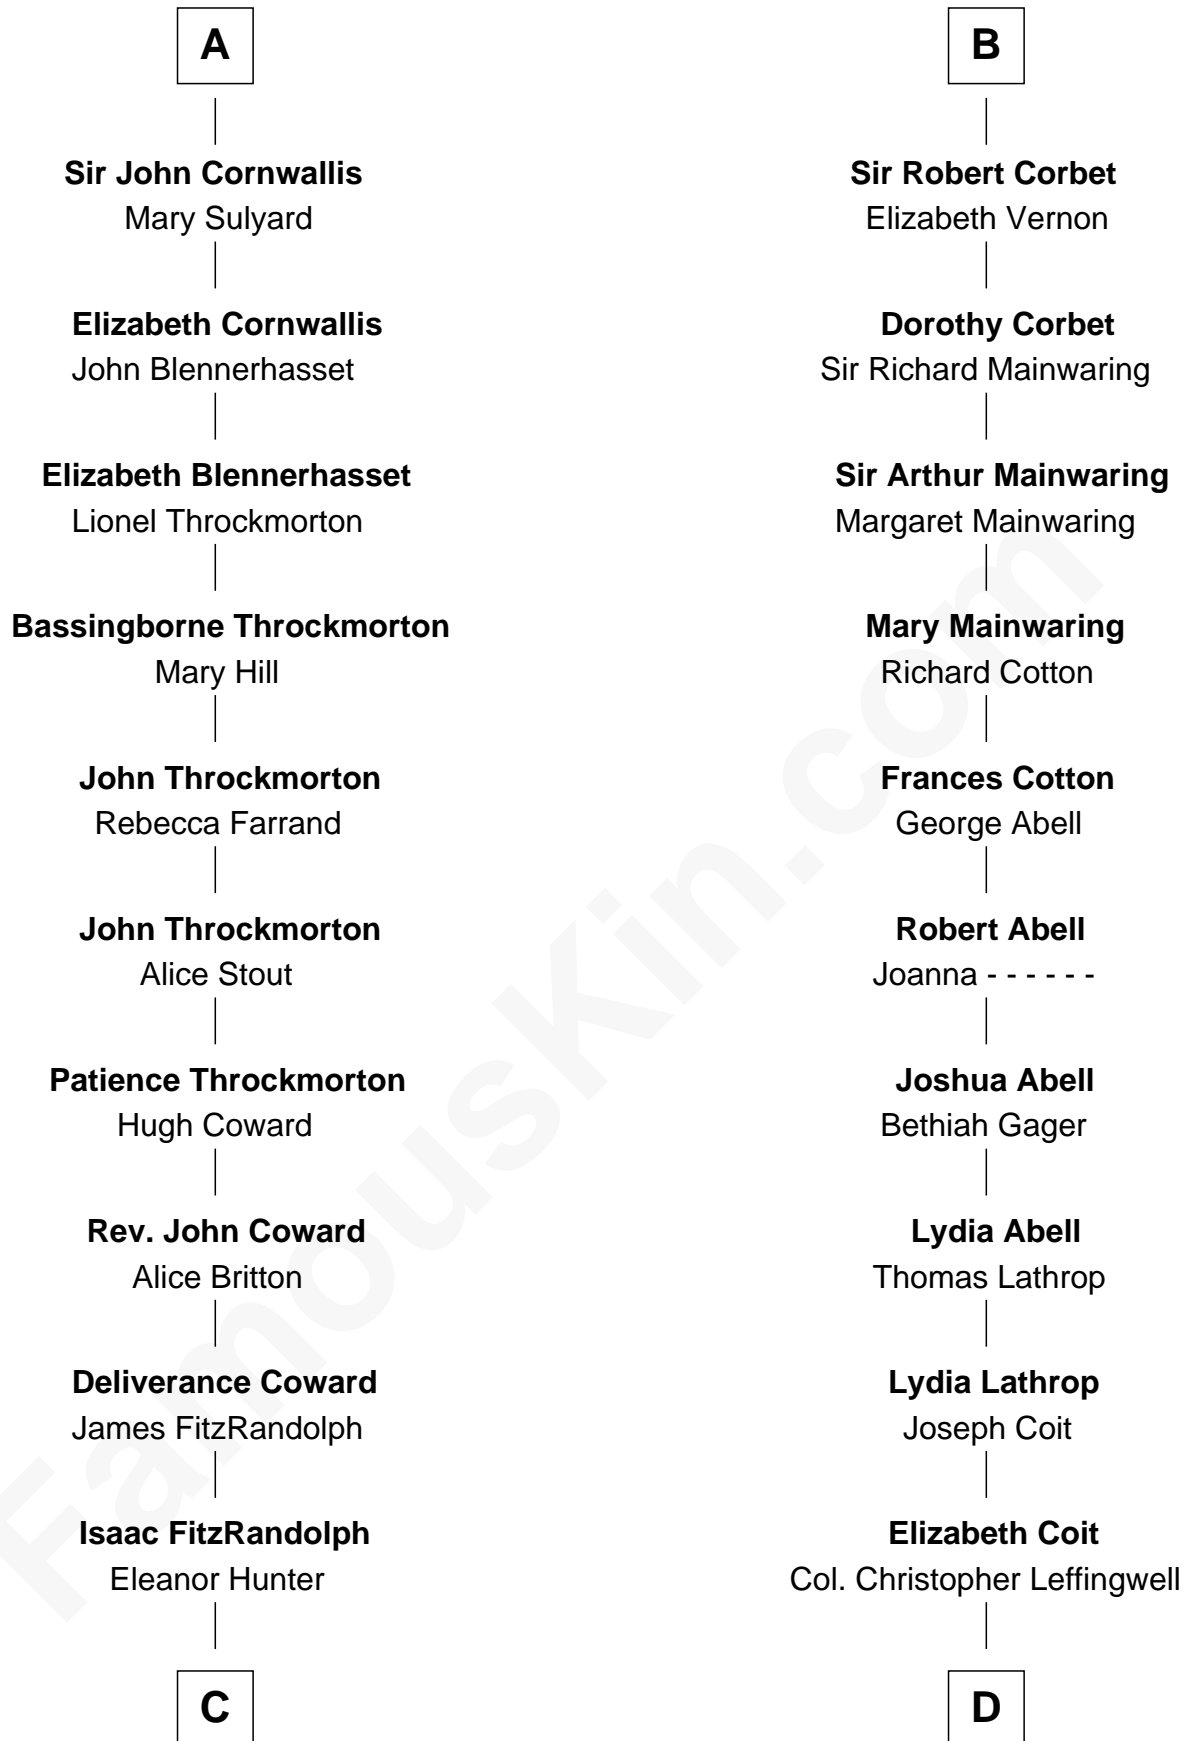

FamousKin.com

Relationship Chart of

Ellen Louise (Axson) Wilson

First Lady of President Woodrow Wilson

19th cousin 2 times removed of

Allen Dulles

5th Director of the C.I.A.

Hugh le Despencer

Sir William Ferrers

Elizabeth Belknap

Anne Ferrers

Sir Walter Devereux

Elizabeth Devereux

Sir Richard Corbet

B

C

Rebecca Longstreet FitzRandolph

Rev. Isaac Stockton Keith Axson

Rev. Samuel Edward Axson

Margaret Jane Hoyt

Ellen Louise (Axson) Wilson

First Lady of Woodrow Wilson

D

Joanna Leffingwell