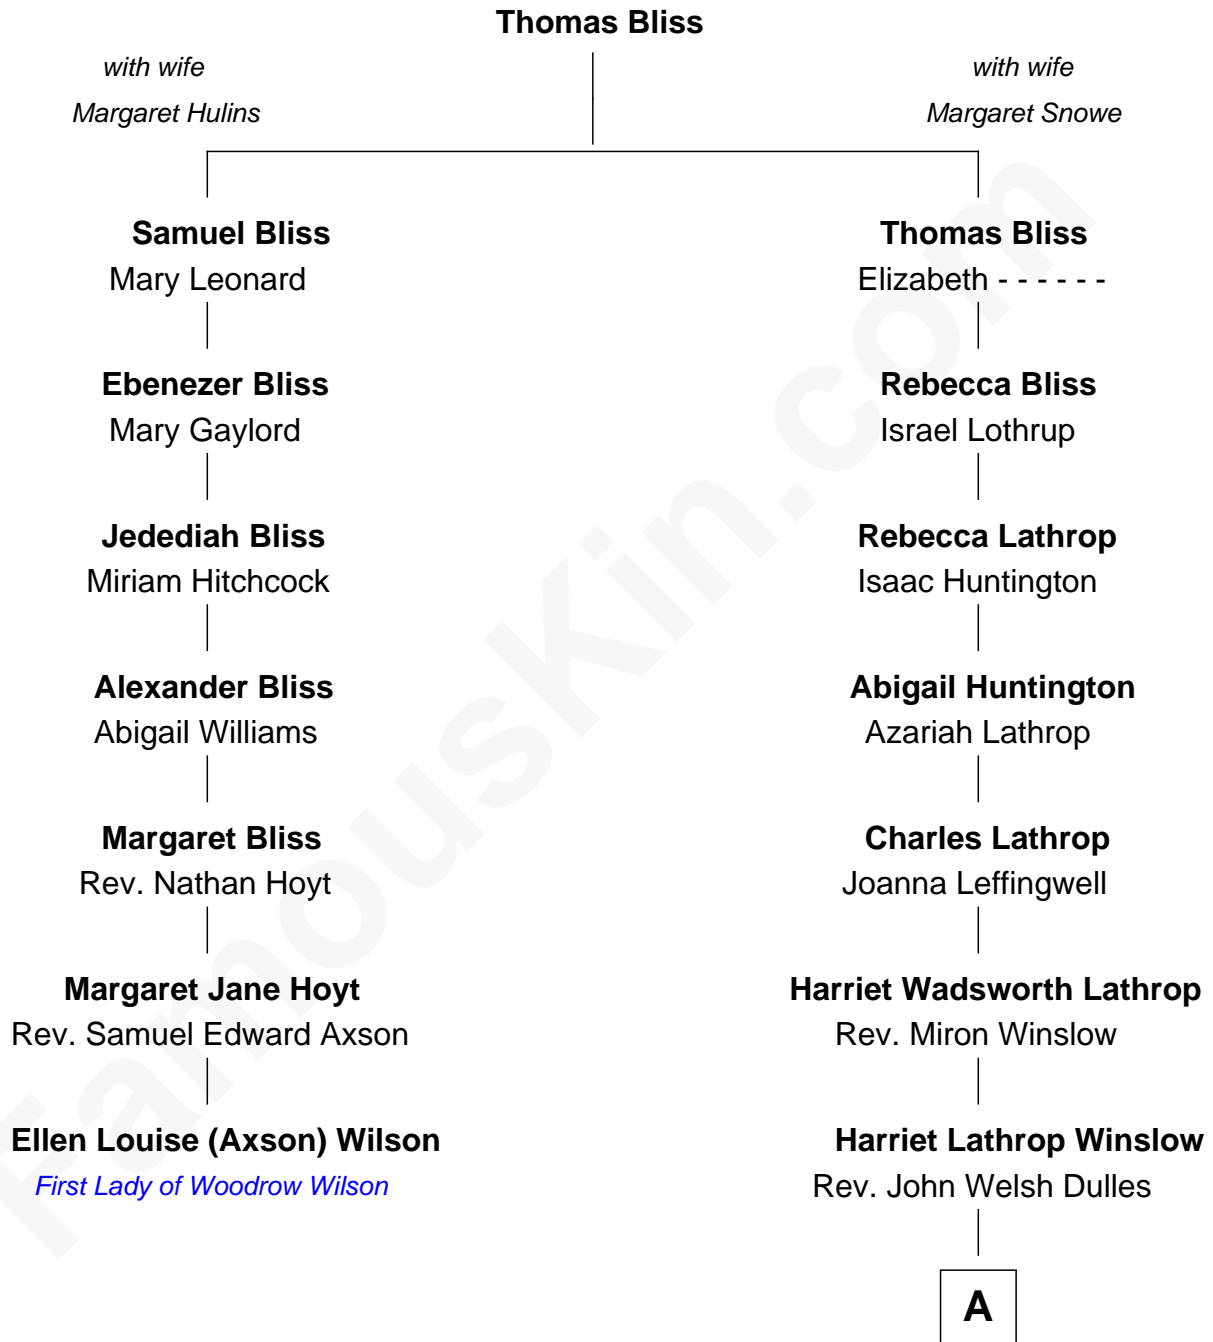

**FamousKin.com**  
**Relationship Chart of**  
**Ellen Louise (Axson) Wilson**  
*First Lady of President Woodrow Wilson*

**6th cousin 2 times removed of**

**John Foster Dulles**  
*52nd U.S. Secretary of State*

A

Allen Macy Dulles

Edith Foster

John Foster Dulles

*52nd U.S. Secretary of State*

FamousKin.com