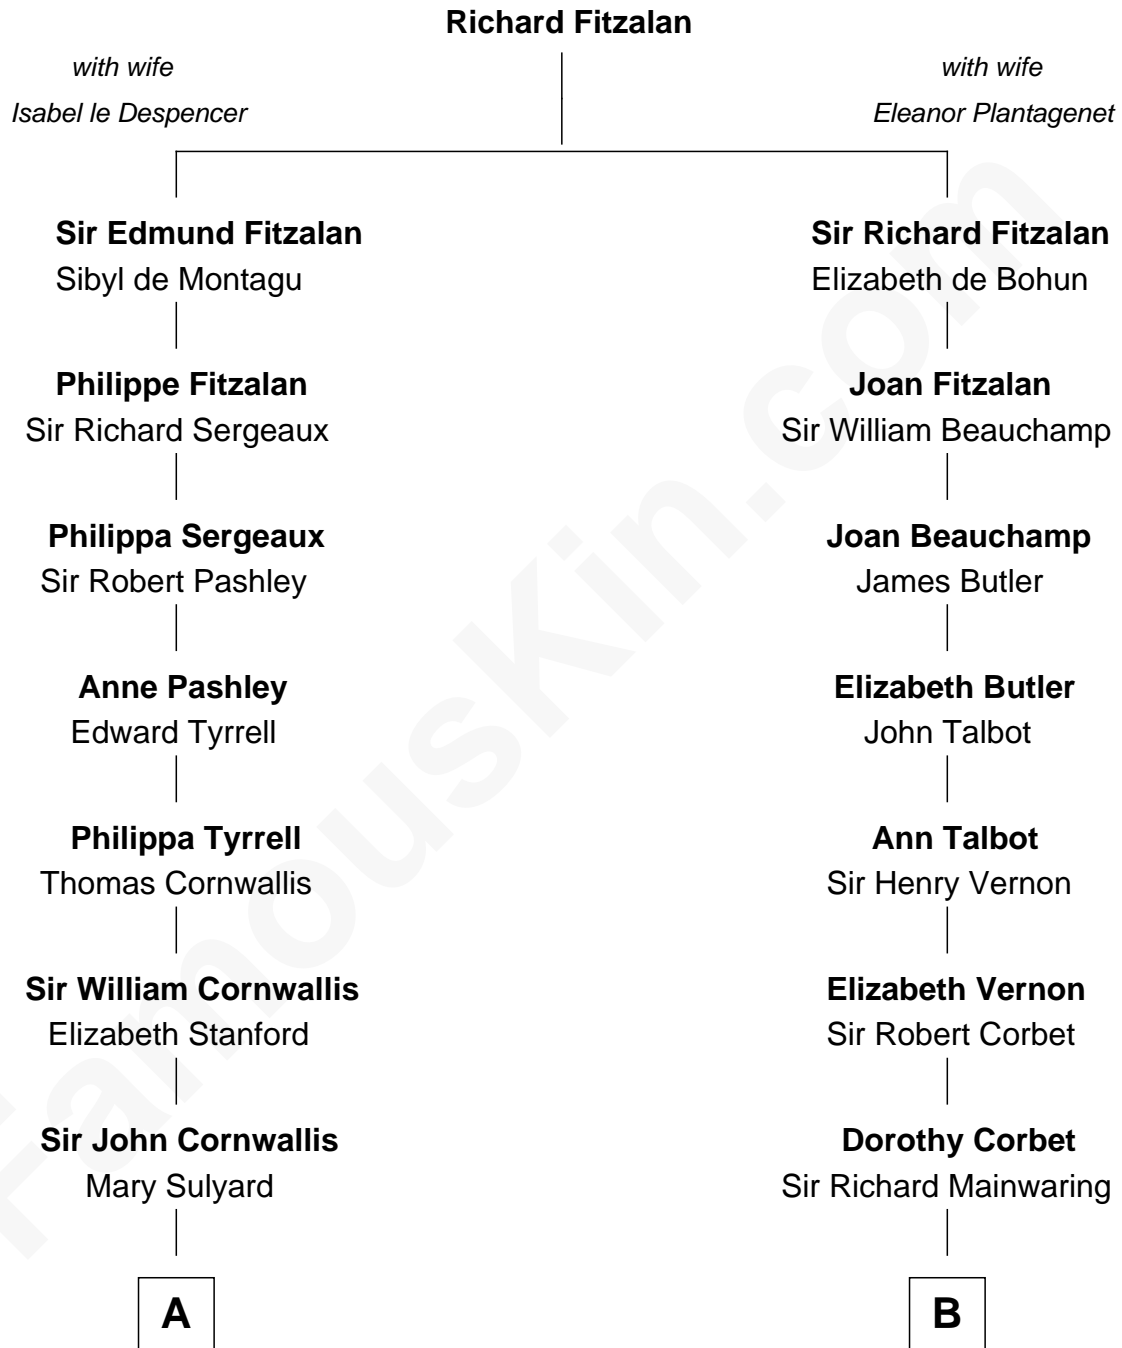

**FamousKin.com**  
**Relationship Chart of**  
**Ellen Louise (Axson) Wilson**  
*First Lady of President Woodrow Wilson*

18th cousin 1 time removed of

**John Foster Dulles**  
*52nd U.S. Secretary of State*

**C**

**Rev. Samuel Edward Axson**

Margaret Jane Hoyt

**Ellen Louise (Axson) Wilson**

*First Lady of Woodrow Wilson*

**D**

**Harriet Lathrop Winslow**

Rev. John Welsh Dulles