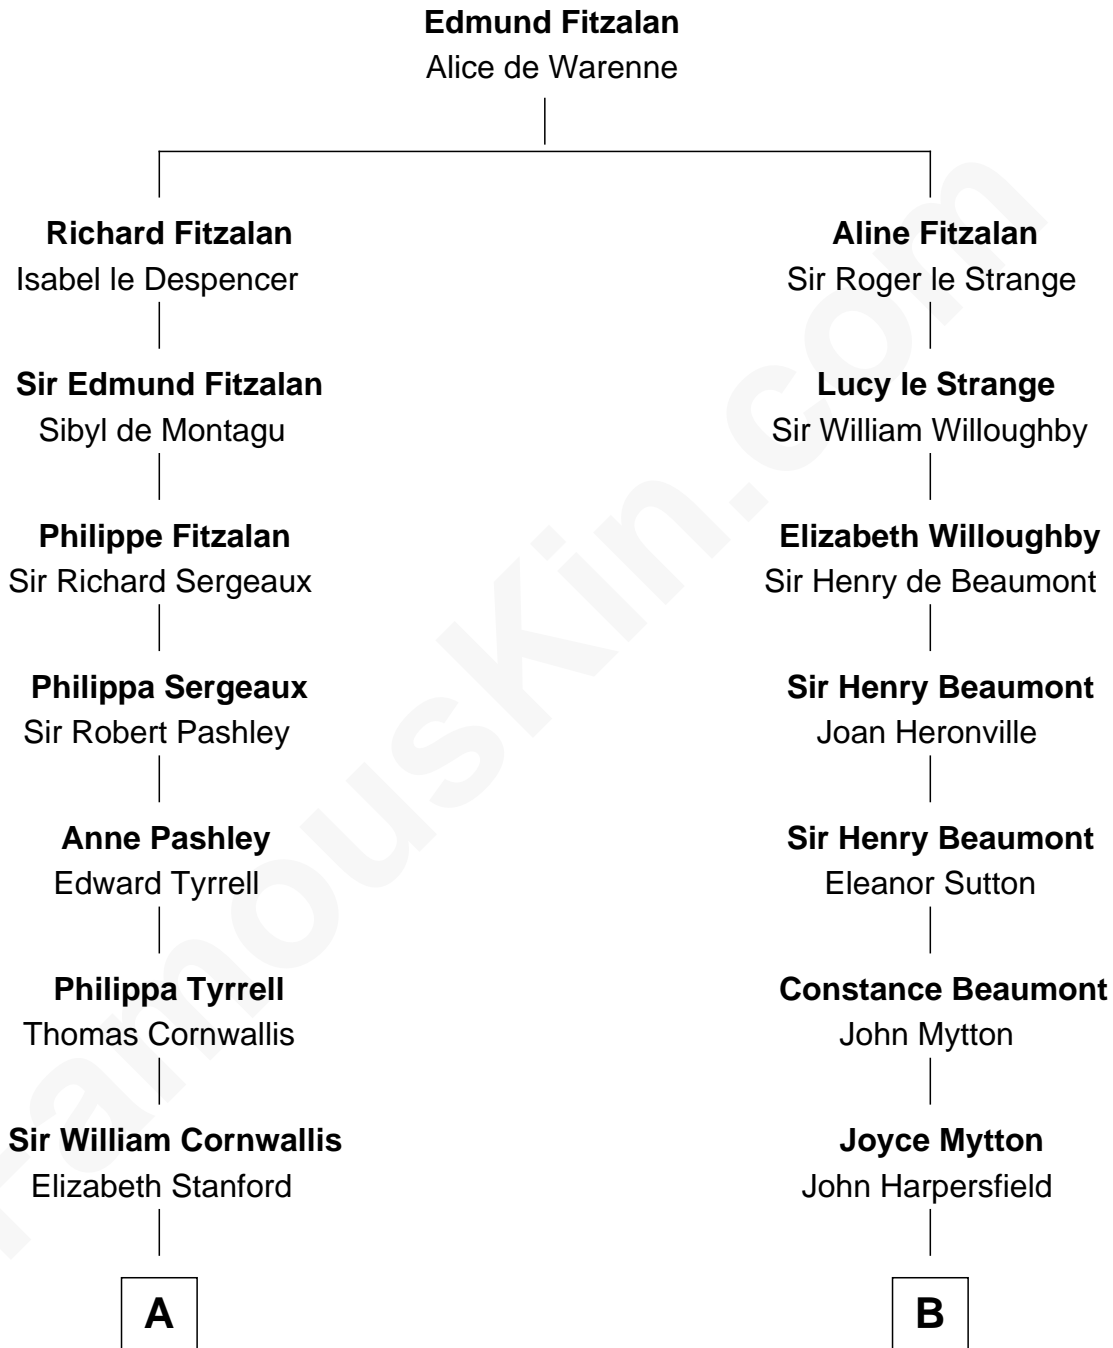

FamousKin.com
Relationship Chart of
Ellen Louise (Axson) Wilson
First Lady of President Woodrow Wilson

19th cousin 2 times removed of

Chevy Chase
Comedian, Actor and Writer

C

Rebecca Longstreet FitzRandolph

Rev. Isaac Stockton Keith Axson

Rev. Samuel Edward Axson

Margaret Jane Hoyt

Ellen Louise (Axson) Wilson

First Lady of Woodrow Wilson

D

Sarah Tennery Baker

Col. Lyne Shackelford Metcalfe