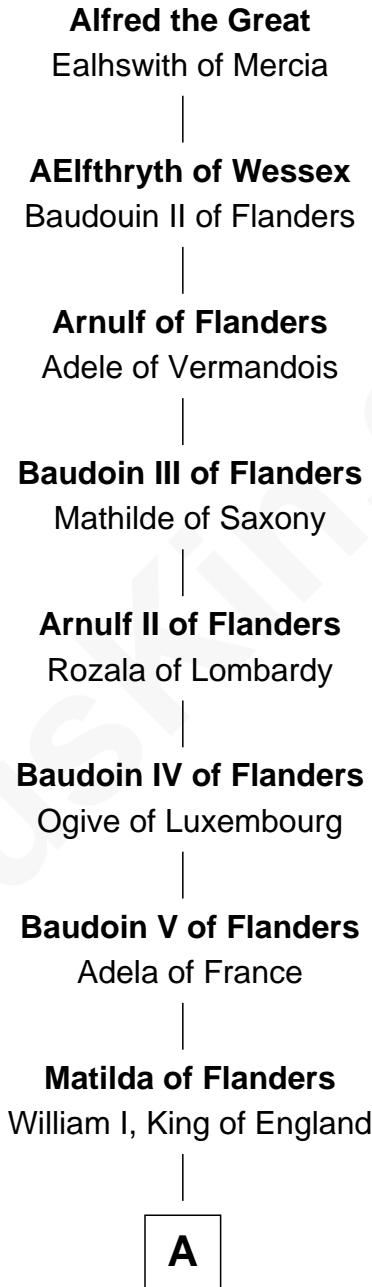

**FamousKin.com**  
**Relationship Chart of**  
**Ellen Louise (Axson) Wilson**  
*First Lady of President Woodrow Wilson*

**31st Great-granddaughter of**

**Alfred the Great**  
*King of the Anglo-Saxons*

FamousKin.com

**B**

**John Champernowne**

Margaret Hamley

**Richard Champernowne**

Elizabeth Reynell

**Elizabeth Champernowne**

William Fortescue